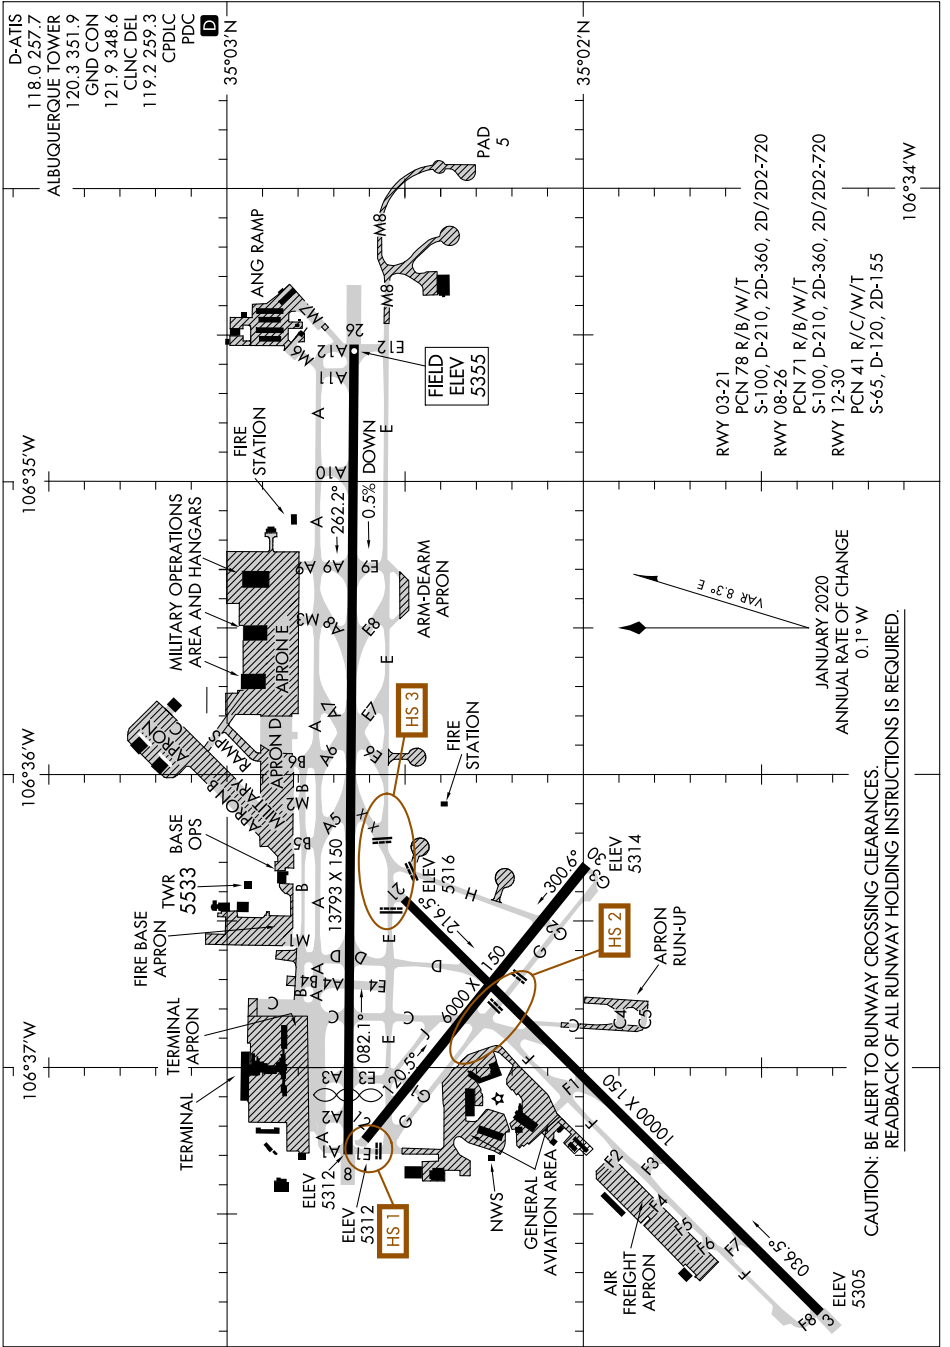

AIRPORT DIAGRAM

AL-12 (FAA)

ALBUQUERQUE INTL SUNPORT (ABQ)
ALBUQUERQUE, NEW MEXICO

SW-1, 05 SEP 2024 to 03 OCT 2024

SW-1, 05 SEP 2024 to 03 OCT 2024

AIRPORT DIAGRAM

ALBUQUERQUE, NEW MEXICO
ALBUQUERQUE INTL SUNPORT (ABQ)

CAUTION: BE ALERT TO RUNWAY CROSSING CLEARANCES.
READBACK OF ALL RUNWAY HOLDING INSTRUCTIONS IS REQUIRED.