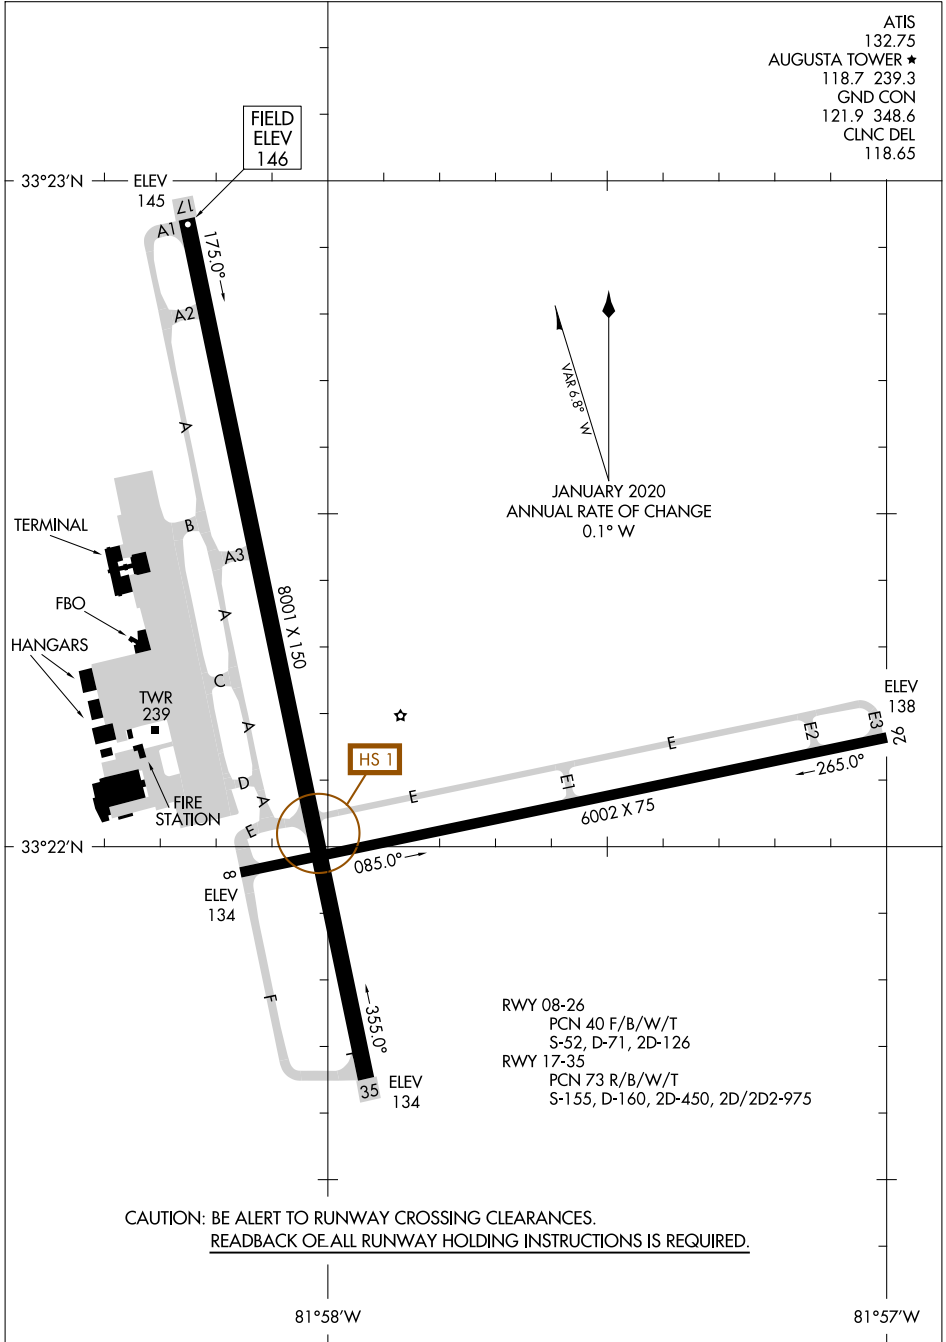

23110
AIRPORT DIAGRAM

AL-27 (FAA)

AUGUSTA RGNL AT BUSH FLD (AGS)
AUGUSTA, GEORGIA

ATIS
132.75
AUGUSTA TOWER ★
118.7 239.3
GND CON
121.9 348.6
CLNC DEL
118.65

SE-4, 05 SEP 2024 to 03 OCT 2024

SE-4, 05 SEP 2024 to 03 OCT 2024

CAUTION: BE ALERT TO RUNWAY CROSSING CLEARANCES.
READEBACK OF ALL RUNWAY HOLDING INSTRUCTIONS IS REQUIRED.

AIRPORT DIAGRAM
23110

AUGUSTA, GEORGIA
AUGUSTA RGNL AT BUSH FLD (AGS)