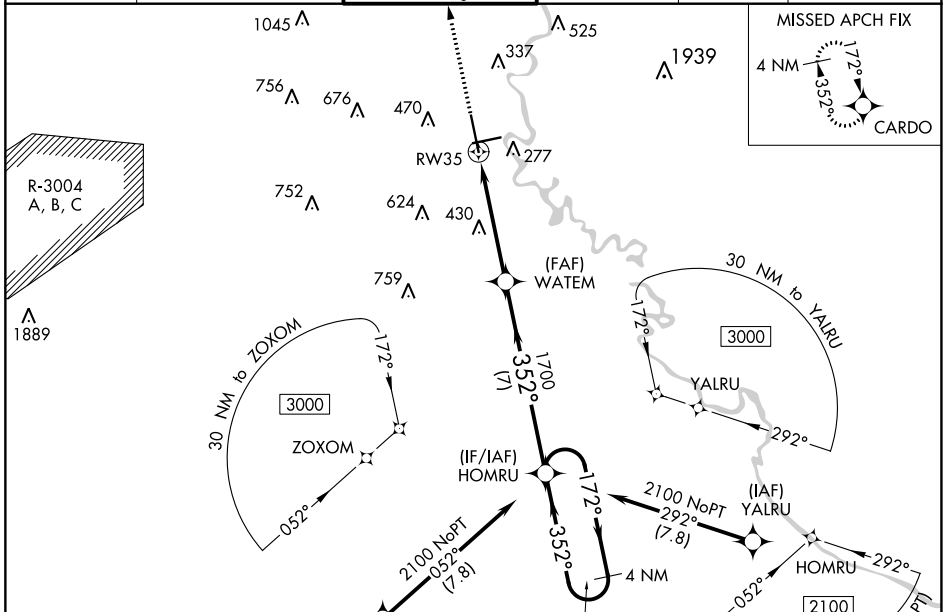

WAAS CH 97303 W35A	APP CRS 352°	Rwy Idg TDZE 137 Apt Elev 146	8001
--	------------------------	---	-------------

RNAV (GPS) RWY 35

AUGUSTA RGNL AT BUSH FLD (AGS)

RNP APCH - GPS.		MALSR	MISSED APPROACH: Climb to 2400 direct CARDO and hold.
For uncompensated Baro-VNAV systems, LNAV/VNAV NA below -6°C or above 54°C.			

CATEGORY	A	B	C	D
LPV DA	387/24		250 (300-1/2)	
LNAV/VNAV DA	668/55		531 (600-1)	
LNAV MDA	780/24	643 (700-1/2)	780-1 3/8	643 (700-1 3/8)
<input checked="" type="checkbox"/> CIRCLING	780-1	634 (700-1)	780-1 7/8	940-2 1/2
			634 (700-1 7/8)	794 (800-2 1/2)

SE-4, 05 SEP 2024 to 03 OCT 2024

SE-4, 05 SEP 2024 to 03 OCT 2024