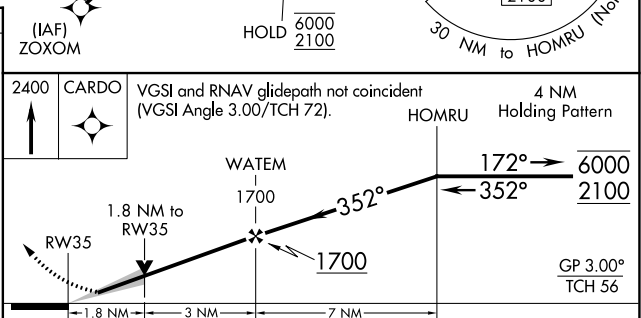

WAAS CH 97303 W35A	APP CRS 352°	Rwy Idg TDZE 137 Apt Elev 146	8001
--	------------------------	---	-------------

RNAV (GPS) RWY 35

AUGUSTA RGNL AT BUSH FLD (AGS)

RNP APCH - GPS.		MALSR	MISSED APPROACH: Climb to 2400 direct CARDO and hold.
For uncompensated Baro-VNAV systems, LNAV/VNAV NA below -6°C or above 54°C.			

ATIS 132.75	AUGUSTA APP CON ★ 126.8 270.3	AUGUSTA TOWER ★ 118.7 (CTAF) 0 239.3	GND CON 121.9 348.6	CLNC DEL 118.65	UNICOM 122.95
-----------------------	---	--	-------------------------------	---------------------------	-------------------------

CATEGORY	A	B	C	D
LPV DA	387/24		250 (300-1/2)	
LNAV/VNAV DA	668/55		531 (600-1)	
LNAV MDA	780/24	643 (700-1/2)	780-1 3/8	643 (700-1 3/8)
<input checked="" type="checkbox"/> CIRCLING	780-1	634 (700-1)	780-1 7/8	940-2 1/2
			634 (700-1 7/8)	794 (800-2 1/2)