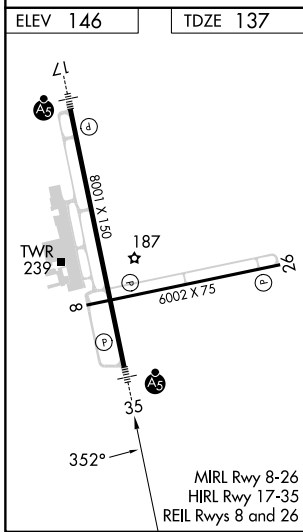

WAAS CH 97303 W35A	APP CRS 352°	Rwy Idg TDZE 137 Apt Elev 146	8001
--	------------------------	---	-------------

RNAV (GPS) RWY 35

AUGUSTA RGNL AT BUSH FLD (AGS)

RNP APCH - GPS.		MALSR	MISSED APPROACH: Climb to 2400 direct CARDO and hold.
For uncompensated Baro-VNAV systems, LNAV/VNAV NA below -6°C or above 54°C.			

CATEGORY	A	B	C	D
LPV DA	387/24		250 (300-1/2)	
LNAV/VNAV DA	668/55		531 (600-1)	
LNAV MDA	780/24	643 (700-1/2)	780-1 3/8	643 (700-1 3/8)
<input checked="" type="checkbox"/> CIRCLING	780-1	634 (700-1)	780-1 7/8	940-2 1/2
			634 (700-1 7/8)	794 (800-2 1/2)