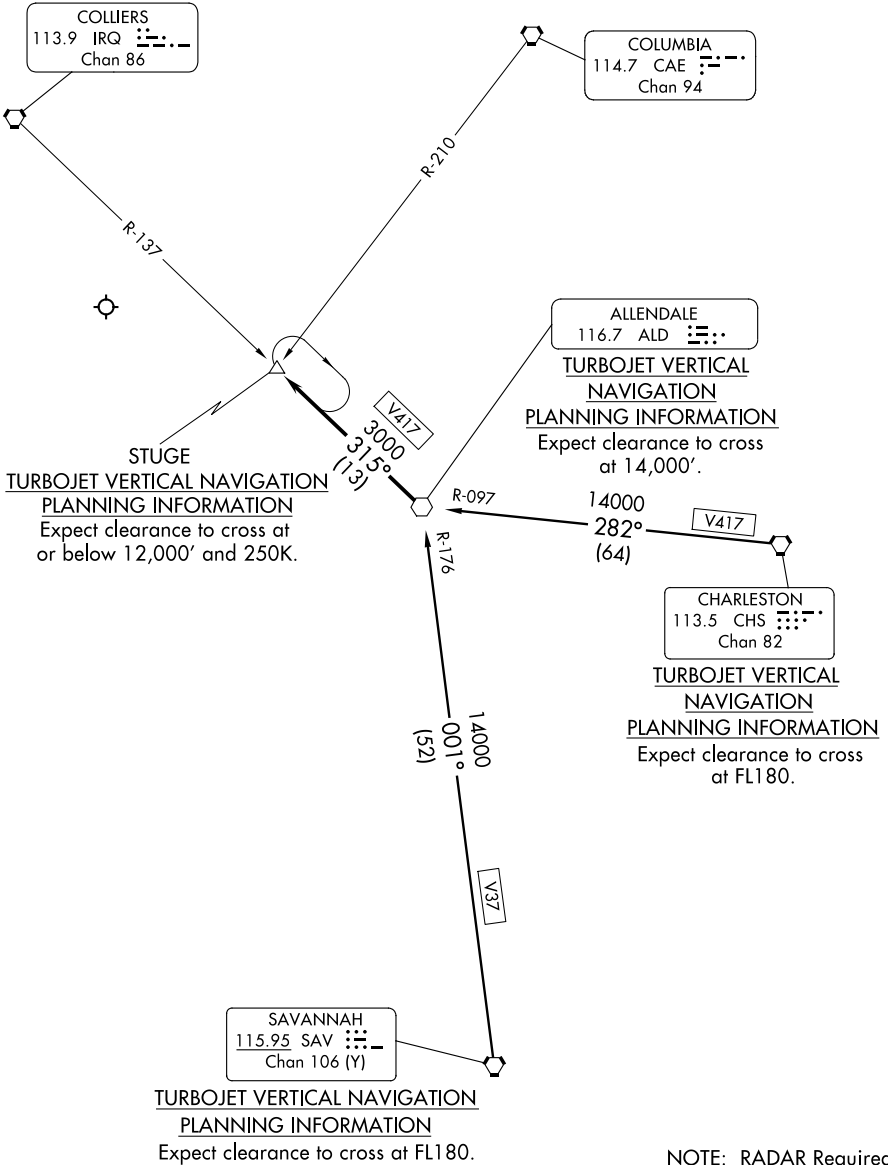

STUGE THREE ARRIVAL

AUGUSTA APP CON ★
119.15 284.625
ATIS
132.75

NOTE: RADAR Required.
NOTE: Chart not to scale.

(CONTINUED ON FOLLOWING PAGE)