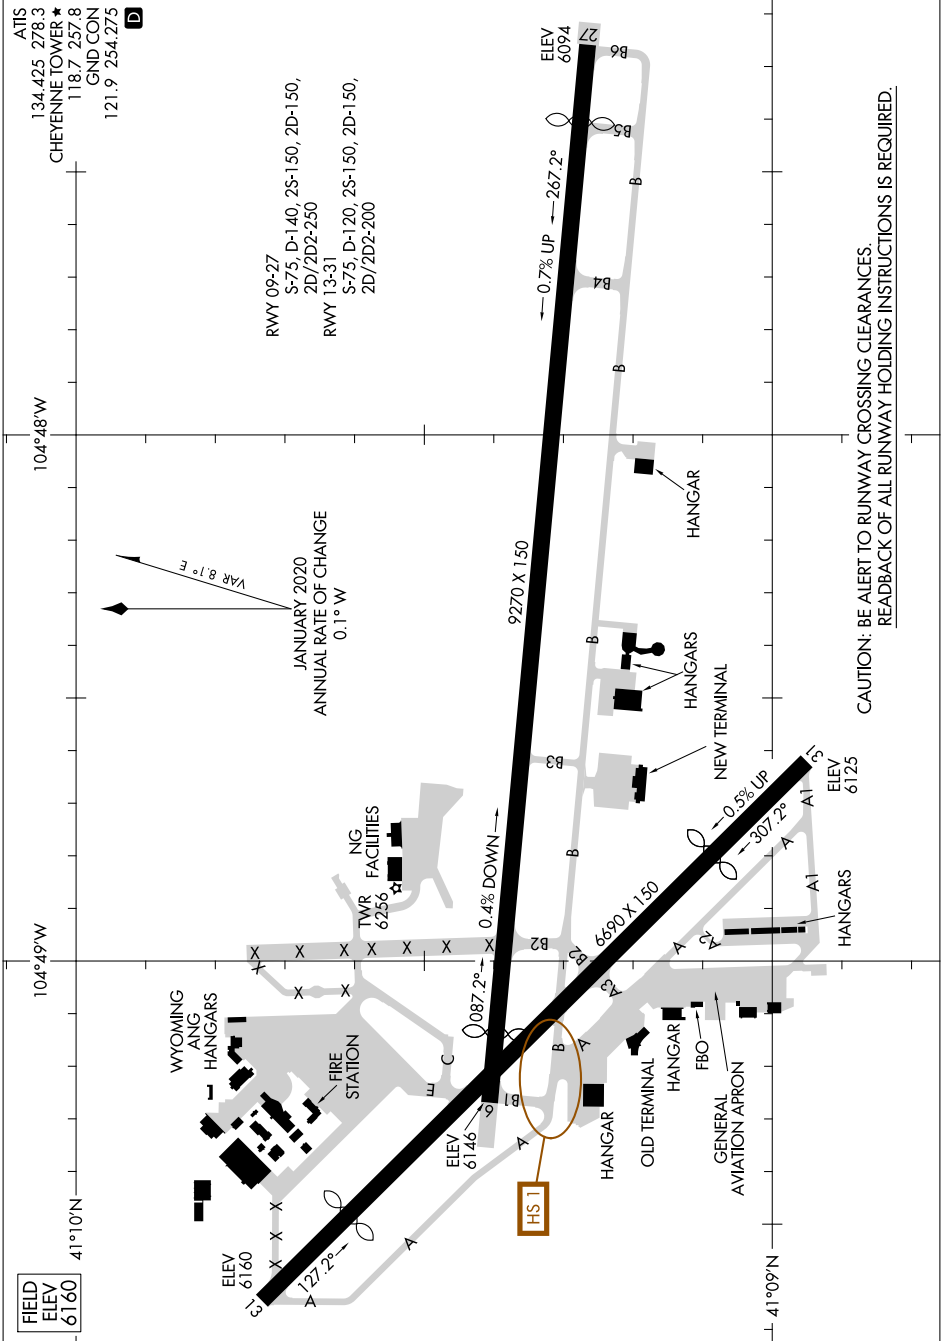

# AIRPORT DIAGRAM

CHEYENNE RGNL/JERRY OLSON FLD (CYS)  
AL-80 (FAA) CHEYENNE, WYOMING

NW-1, 05 SEP 2024 to 03 OCT 2024

NW-1, 05 SEP 2024 to 03 OCT 2024

# AIRPORT DIAGRAM

CHEYENNE, WYOMING  
CHEYENNE RGNL/JERRY OLSON FLD (CYS)