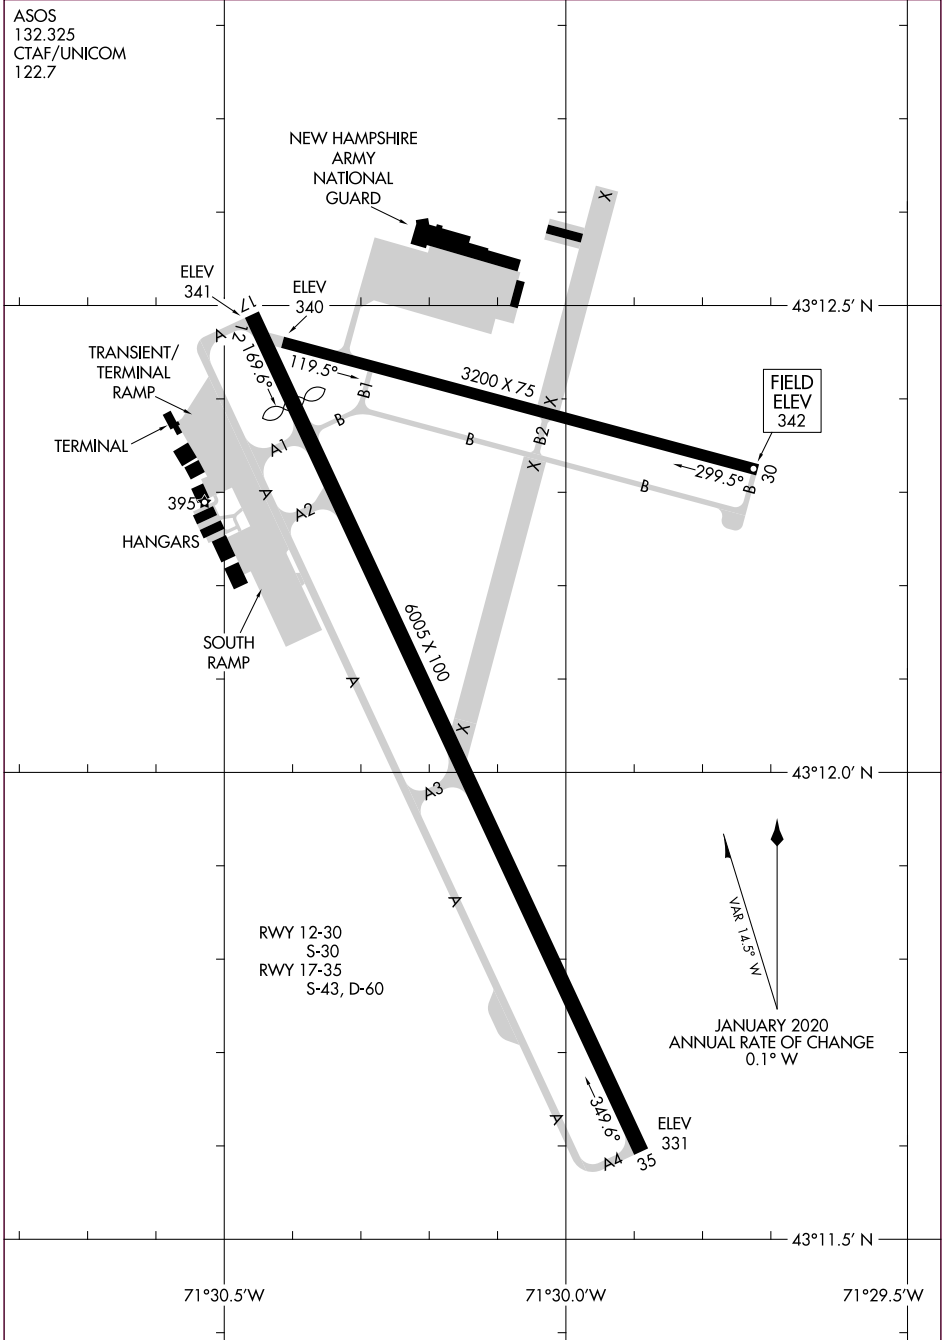

24193

AIRPORT DIAGRAM

AL-95 (FAA)

CONCORD MUNI (CON)
CONCORD, NEW HAMPSHIRE

ASOS
132.325
CTAF/UNICOM
122.7

NE-1, 05 SEP 2024 to 03 OCT 2024

NE-1, 05 SEP 2024 to 03 OCT 2024

AIRPORT DIAGRAM