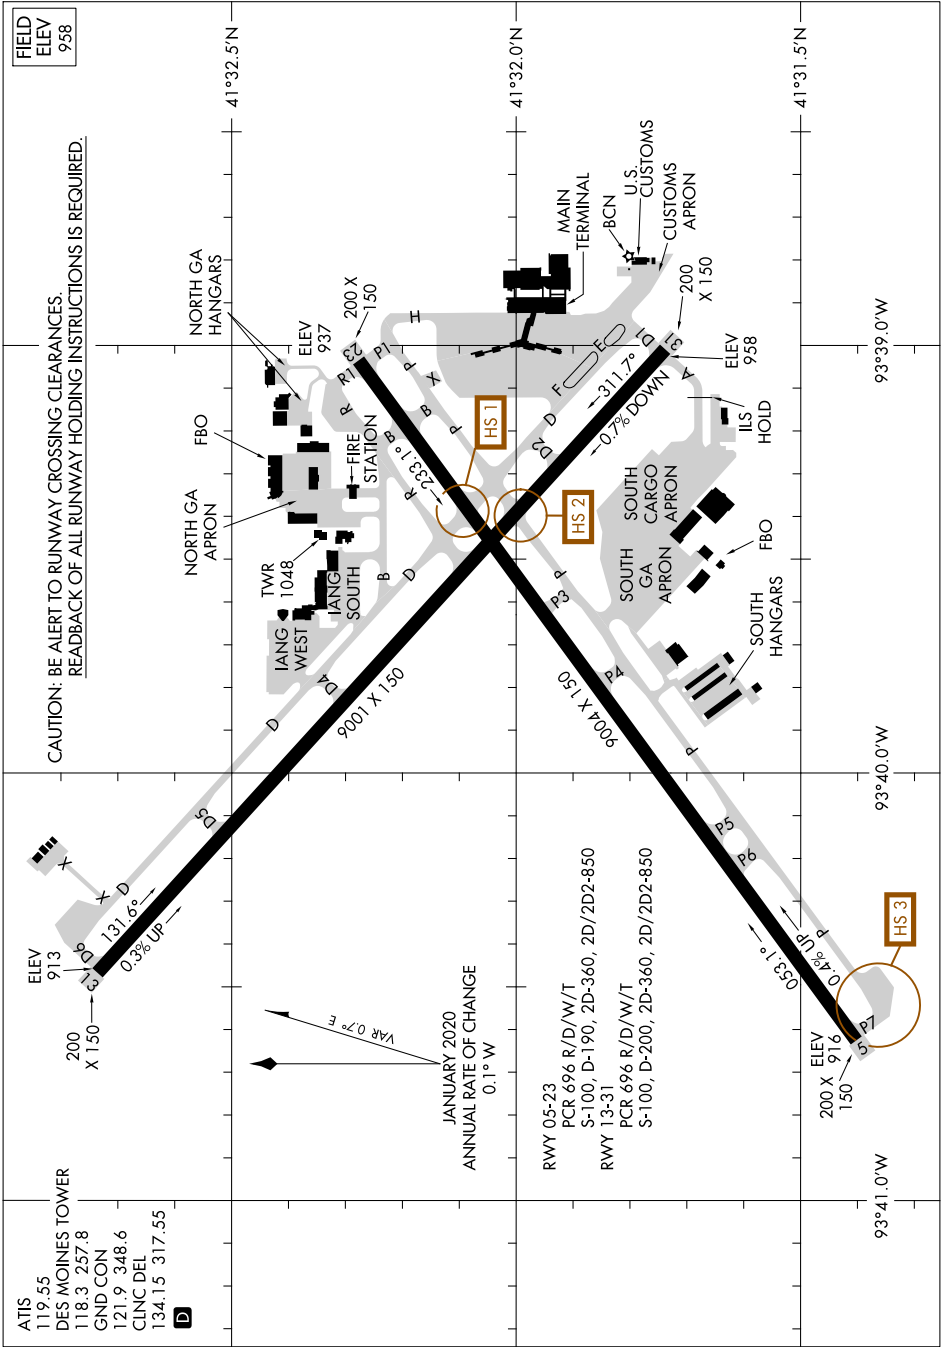

24081

AIRPORT DIAGRAM

AL-117 (FAA)

DES MOINES INTL (DSM)
DES MOINES, IOWA

FIELD
ELEV
958

NC-3, 05 SEP 2024 to 03 OCT 2024

CAUTION: BE ALERT TO RUNWAY CROSSING CLEARANCES.
REARBACK OF ALL RUNWAY HOLDING INSTRUCTIONS IS REQUIRED.

ATIS 119.55
 DES MOINES TOWER 118.3 257.8
 GND CON 121.9 348.6
 CLNC DEL 134.15 317.55
D

JANUARY 2020
 ANNUAL RATE OF CHANGE
 0.1° W

RWY 05-23
 PCR 696 R/D/W/T
 S-100, D-190, 2D-360, 2D/2D2-850
 RWY 13-31
 PCR 696 R/D/W/T
 S-100, D-200, 2D-360, 2D/2D2-850

ELEV 916
 200 X 150
 0.4% UP

NC-3, 05 SEP 2024 to 03 OCT 2024

AIRPORT DIAGRAM

24081

DES MOINES, IOWA
DES MOINES INTL (DSM)