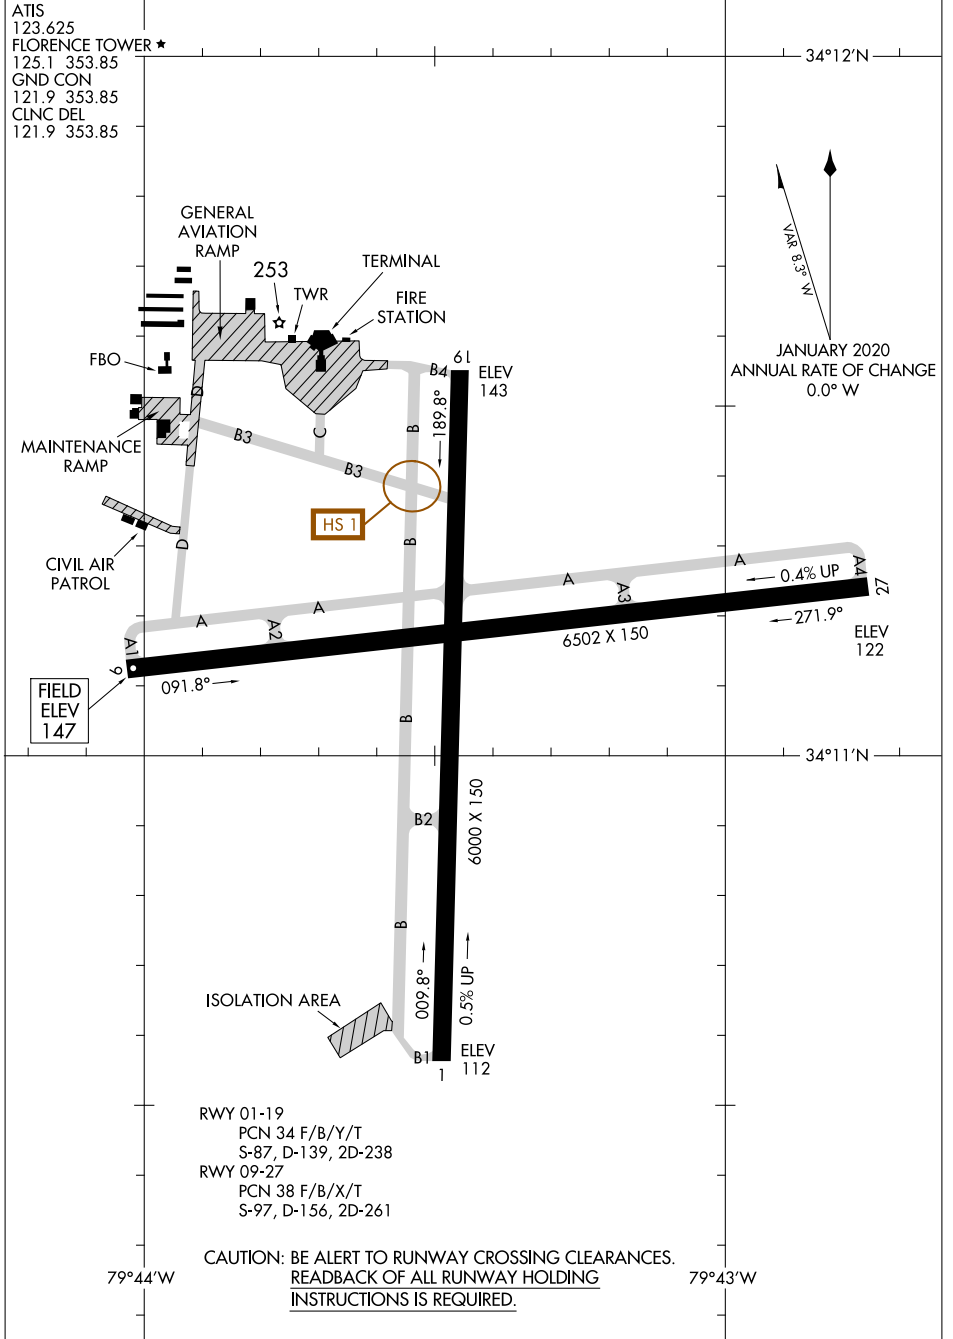

24025

AIRPORT DIAGRAM

AL-145 (FAA)

FLORENCE RGNL (FLO)
FLORENCE, SOUTH CAROLINA

SE-2, 05 SEP 2024 to 03 OCT 2024

SE-2, 05 SEP 2024 to 03 OCT 2024

AIRPORT DIAGRAM

24025

FLORENCE, SOUTH CAROLINA
FLORENCE RGNL (FLO)