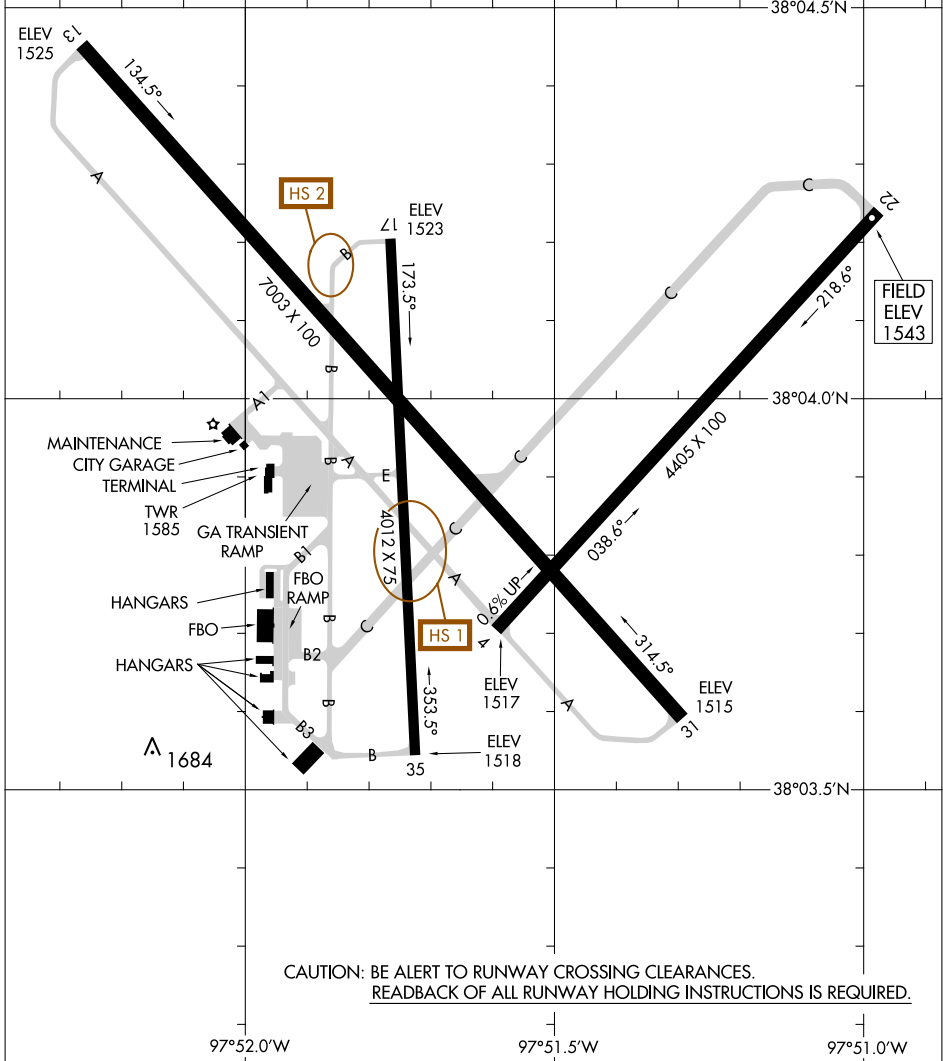

AIRPORT DIAGRAM

HUTCHINSON RGNL (HUT)
HUTCHINSON, KANSAS

AL-200 (FAA)

ATIS
124.25
HUTCHINSON TOWER ★
118.5 363.0
GND CON
121.9

RWY 04-22
S-42, D-52, 2D-76
RWY 13-31
PCN 17 F/D/X/T
S-44, D-58, 2D-103
RWY 17-35
PCN 14 R/B/W/T
S-43.5, D-58.5, 2D-76

NC-2, 05 SEP 2024 to 03 OCT 2024

NC-2, 05 SEP 2024 to 03 OCT 2024

CAUTION: BE ALERT TO RUNWAY CROSSING CLEARANCES.
READBACK OF ALL RUNWAY HOLDING INSTRUCTIONS IS REQUIRED.