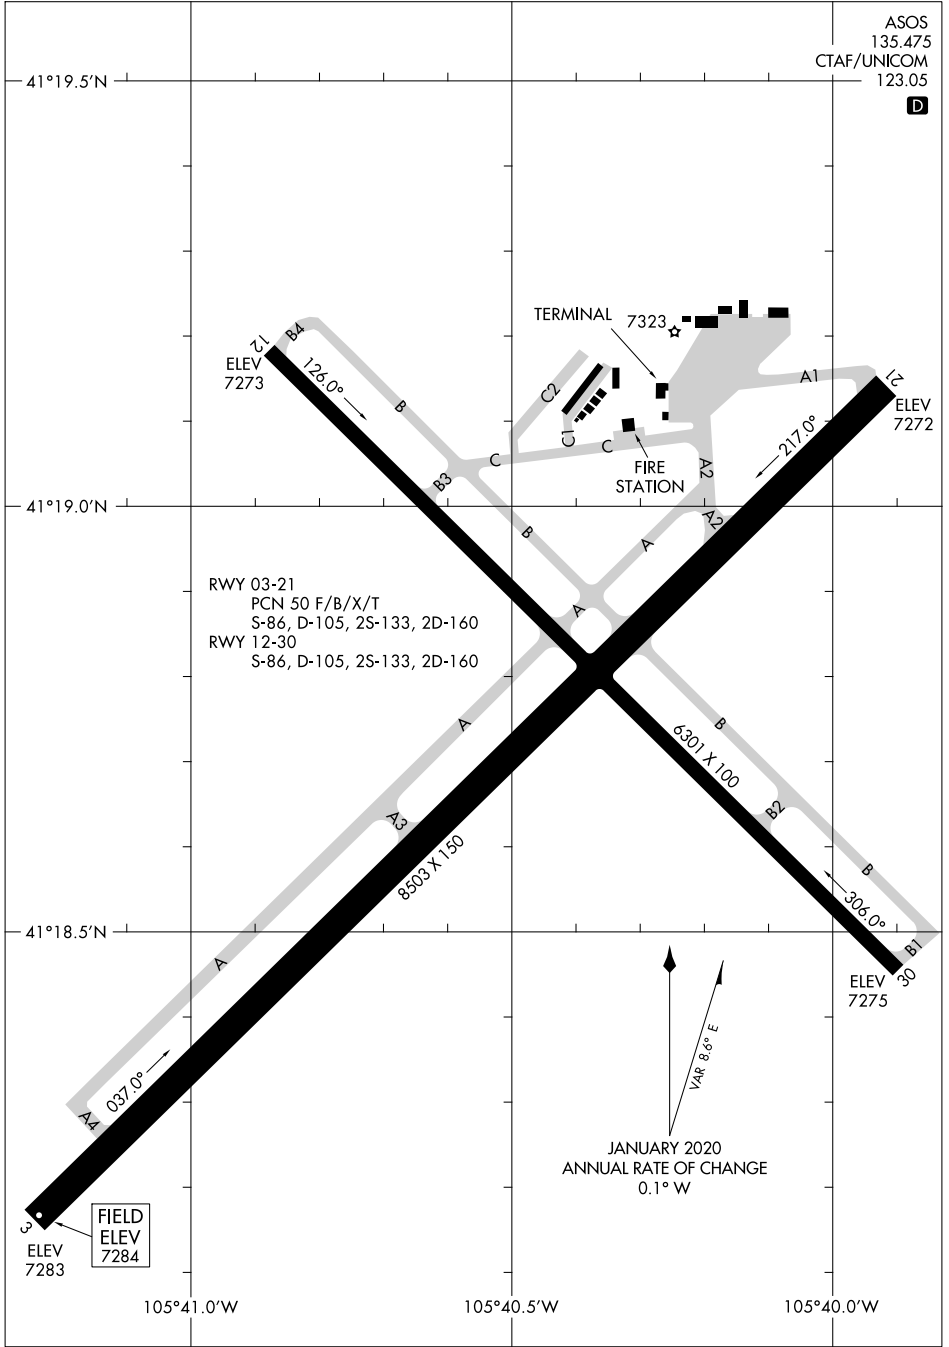

23110

# AIRPORT DIAGRAM

AL-225 (FAA)

LARAMIE RGNL (LAR)  
LARAMIE, WYOMING

ASOS  
135.475  
CTAF/UNICOM  
123.05

NW-1, 05 SEP 2024 to 03 OCT 2024

NW-1, 05 SEP 2024 to 03 OCT 2024

# AIRPORT DIAGRAM

23110

LARAMIE, WYOMING  
LARAMIE RGNL (LAR)