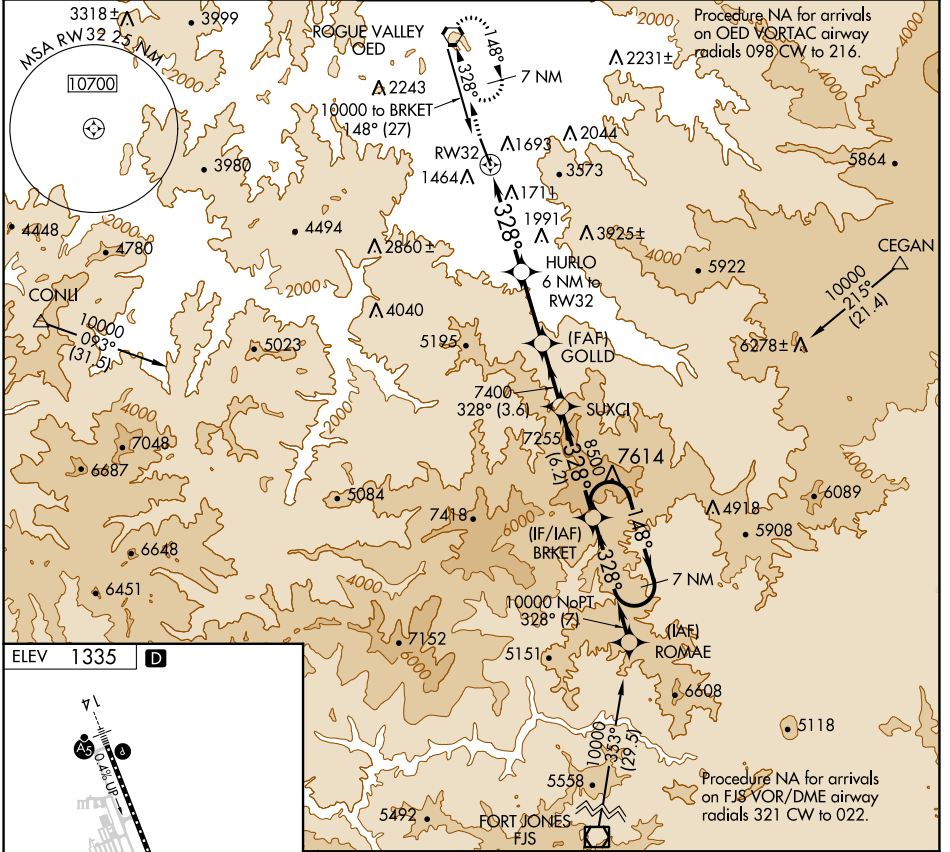

APP CRS	Rwy Idg	N/A
328°	TDZE	N/A
	Apt Elev	1335

RNAV (GPS)-D

ROGUE VALLEY INTL-MEDFORD (MFR)

RNP APCH.		MISSED APPROACH: Climb to 7800 direct OED VORTAC and hold, continue climb-in-hold to 7800.	
<p>Circling NA for Cats C and D northeast of Rwy 14-32.</p> <p>-3°C</p>			

ATIS	CASCADE APP CON *	MEDFORD TOWER *	GND CON	UNICOM
127.25	124.3 379.9	119.4 (CTAF) 257.8	121.8	122.95

CATEGORY	A	B	C	D
CIRCLING	3600-1¼ 2265 (2300-1¼)	3600-1½ 2265 (2300-1½)	3600-3	2265 (2300-3)

NW-1, 05 SEP 2024 to 03 OCT 2024

NW-1, 05 SEP 2024 to 03 OCT 2024