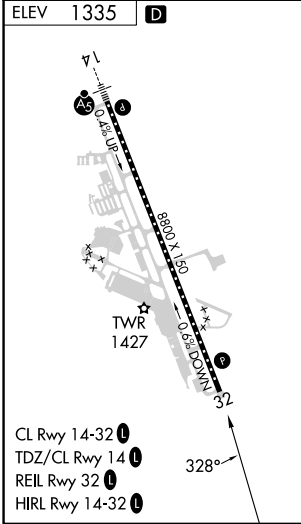

APP CRS	Rwy Idg	N/A
328°	TDZE	N/A
	Apt Elev	1335

RNAV (GPS)-D

ROGUE VALLEY INTL-MEDFORD (MFR)

RNP APCH.		MISSED APPROACH: Climb to 7800 direct OED VORTAC and hold, continue climb-in-hold to 7800.	
<p>Circling NA for Cats C and D northeast of Rwy 14-32.</p> <p>-3°C</p>			

ATIS	CASCADE APP CON *	MEDFORD TOWER *	GND CON	UNICOM
127.25	124.3 379.9	119.4 (CTAF) 257.8	121.8	122.95

CATEGORY	A	B	C	D
CIRCLING	3600-1¼ 2265 (2300-1¼)	3600-1½ 2265 (2300-1½)	3600-3	2265 (2300-3)

NW-1, 05 SEP 2024 to 03 OCT 2024