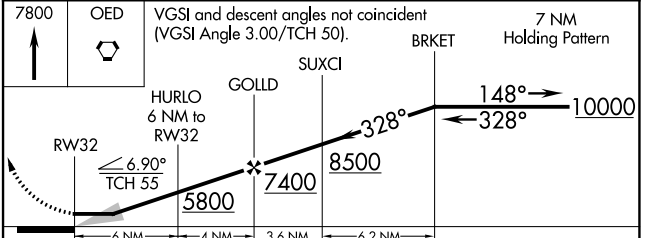

APP CRS	Rwy Idg	N/A
328°	TDZE	N/A
	Apt Elev	1335

RNAV (GPS)-D

ROGUE VALLEY INTL-MEDFORD (MFR)

RNP APCH.		MISSED APPROACH: Climb to 7800 direct OED VORTAC and hold, continue climb-in-hold to 7800.	
<p>Circling NA for Cats C and D northeast of Rwy 14-32.</p> <p>-3°C</p>			

ATIS	CASCADE APP CON *	MEDFORD TOWER *	GND CON	UNICOM
127.25	124.3 379.9	119.4 (CTAF) 257.8	121.8	122.95

CATEGORY	A	B	C	D
CIRCLING	3600-1¼ 2265 (2300-1¼)	3600-1½ 2265 (2300-1½)	3600-3	2265 (2300-3)

NW-1, 05 SEP 2024 to 03 OCT 2024