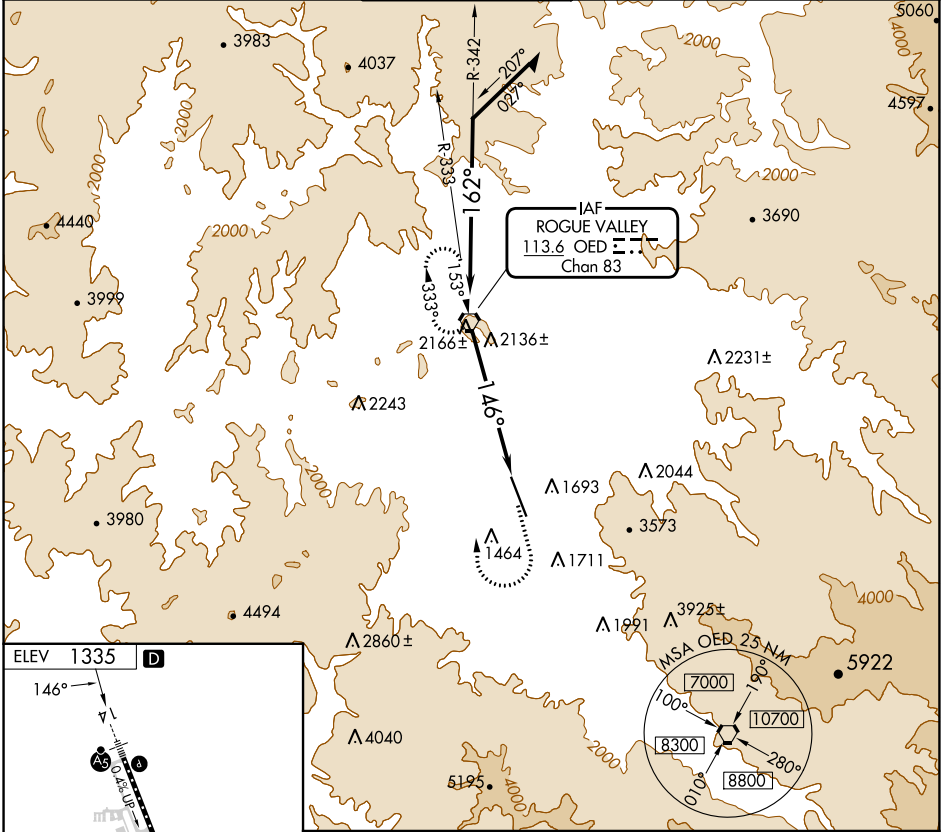

VORTAC OED 113.6 Chan 83	APP CRS 146°	Rwy Idg TDZE Apt Elev 1335	N/A N/A
--	------------------------	--	--------------------------

VOR-A

ROGUE VALLEY INTL-MEDFORD (MFR)

⚠ If local altimeter setting not received, procedure NA.
⚠ Circling NA for Cats C and D northeast of Rwy 14-32.
⚠ MISSED APPROACH: Climb to 2900 then climbing right turn to 6400 direct OED VORTAC and hold, continue climb-in-hold to 6400.

ATIS 127.25	CASCADE APP CON * 124.3 379.9	MEDFORD TOWER * 119.4 (CTAF) 257.8	GND CON 121.8	UNICOM 122.95
-----------------------	---	--	-------------------------	-------------------------

NW-1, 05 SEP 2024 to 03 OCT 2024

NW-1, 05 SEP 2024 to 03 OCT 2024

FAF to MAP 5.8 NM					
Knots	60	90	120	150	180
Min:Sec	5:48	3:52	2:54	2:19	1:56

CATEGORY	A	B	C	D
CIRCLING	2680-1¼ 1345 (1400-1¼)	2680-1½ 1345 (1400-1½)	2680-3	1345 (1400-3)