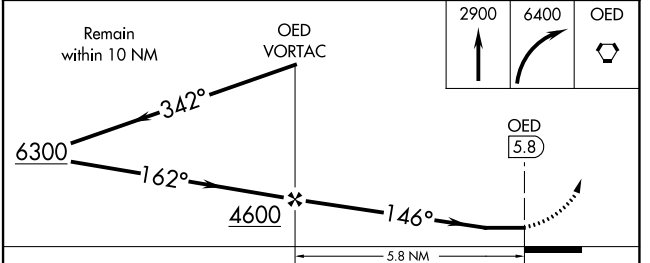

VORTAC OED 113.6 Chan 83	APP CRS 146°	Rwy Idg TDZE Apt Elev 1335	N/A N/A
--	------------------------	--	--------------------------

VOR-A

ROGUE VALLEY INTL-MEDFORD (MFR)

⚠ If local altimeter setting not received, procedure NA.
⚠ Circling NA for Cats C and D northeast of Rwy 14-32.
⚠ MISSED APPROACH: Climb to 2900 then climbing right turn to 6400 direct OED VORTAC and hold, continue climb-in-hold to 6400.

NW-1, 05 SEP 2024 to 03 OCT 2024

FAF to MAP 5.8 NM					
Knots	60	90	120	150	180
Min:Sec	5:48	3:52	2:54	2:19	1:56

CATEGORY	A	B	C	D
CIRCLING	2680-1¼ 1345 (1400-1¼)	2680-1½ 1345 (1400-1½)	2680-3	1345 (1400-3)