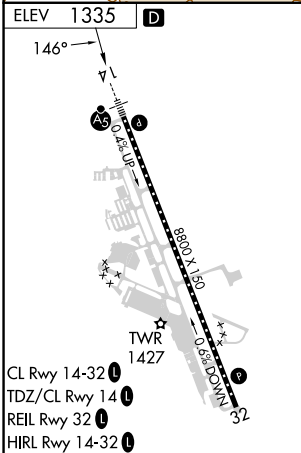

VORTAC OED 113.6 Chan 83	APP CRS 146°	Rwy Idg TDZE Apt Elev 1335	N/A N/A
--	------------------------	--	--------------------------

VOR-A

ROGUE VALLEY INTL-MEDFORD (MFR)

⚠ If local altimeter setting not received, procedure NA.
⚠ Circling NA for Cats C and D northeast of Rwy 14-32.
⚠ MISSED APPROACH: Climb to 2900 then climbing right turn to 6400 direct OED VORTAC and hold, continue climb-in-hold to 6400.

ATIS 127.25	CASCADE APP CON * 124.3 379.9	MEDFORD TOWER * 119.4 (CTAF) 257.8	GND CON 121.8	UNICOM 122.95
-----------------------	---	--	-------------------------	-------------------------

NW-1, 05 SEP 2024 to 03 OCT 2024

NW-1, 05 SEP 2024 to 03 OCT 2024

FAF to MAP 5.8 NM					
Knots	60	90	120	150	180
Min:Sec	5:48	3:52	2:54	2:19	1:56

CATEGORY	A	B	C	D
CIRCLING	2680-1¼ 1345 (1400-1¼)	2680-1½ 1345 (1400-1½)	2680-3	1345 (1400-3)