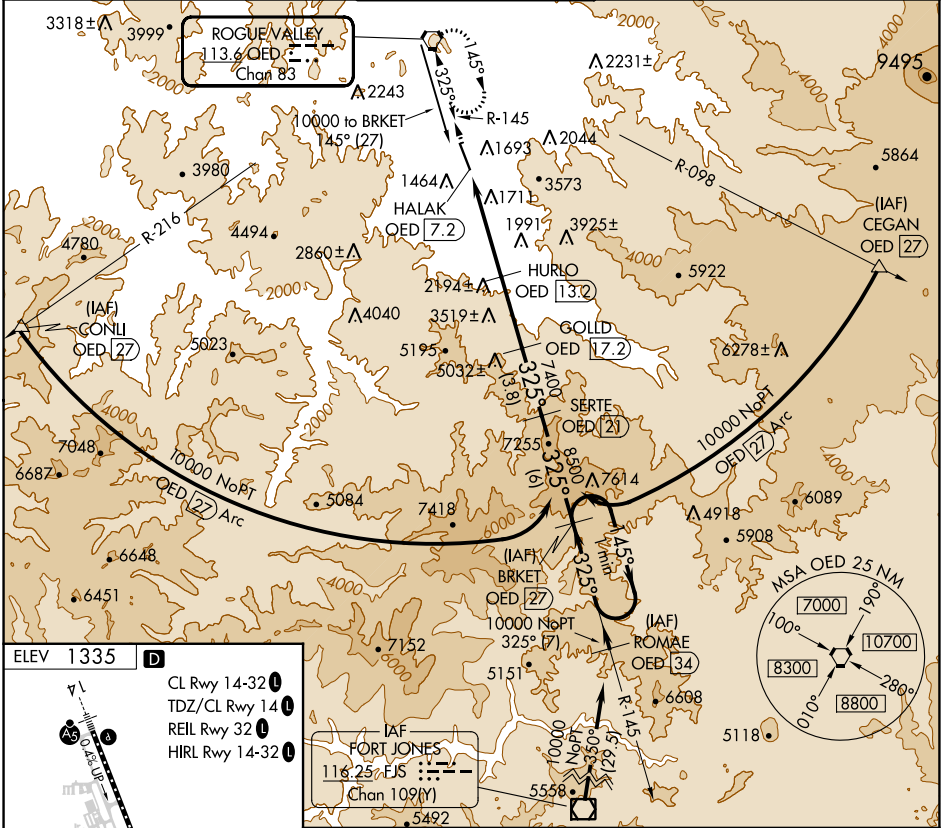

VORTAC OED 113.6 Chan 83	APP CRS 325°	Rwy Idg TDZE Apt Elev 1335	N/A N/A
--	------------------------	--	------------

VOR/DME-C

ROGUE VALLEY INTL-MEDFORD (MFR)

⚠ Circling NA for Cats C and D northeast of Rwy 14-32. **⚠** MISSED APPROACH: Climb to 7600 direct OED VORTAC and hold, continue climb-in-hold to 7600.

ATIS 127.25	CASCADE APP CON * 124.3 379.9	MEDFORD TOWER * 119.4 (CTAF) 257.8	GND CON 121.8	UNICOM 122.95
-----------------------	---	--	-------------------------	-------------------------

CATEGORY	A	B	C	D
CIRCLING	3600-1¼ 2265 (2300-1¼)	3600-1½ 2265 (2300-1½)	3600-3	2265 (2300-3)

NW-1, 05 SEP 2024 to 03 OCT 2024

NW-1, 05 SEP 2024 to 03 OCT 2024