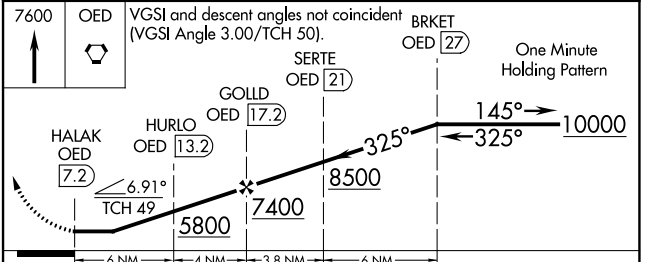

VORTAC OED 113.6 Chan 83	APP CRS 325°	Rwy Idg TDZE Apt Elev 1335	N/A N/A
--	------------------------	--	------------

VOR/DME-C

ROGUE VALLEY INTL-MEDFORD (MFR)

⚠ Circling NA for Cats C and D northeast of Rwy 14-32. **⚠** MISSED APPROACH: Climb to 7600 direct OED VORTAC and hold, continue climb-in-hold to 7600.

ATIS 127.25	CASCADE APP CON * 124.3 379.9	MEDFORD TOWER * 119.4 (CTAF) 257.8	GND CON 121.8	UNICOM 122.95
-----------------------	---	--	-------------------------	-------------------------

CATEGORY	A	B	C	D
CIRCLING	3600-1¼ 2265 (2300-1¼)	3600-1½ 2265 (2300-1½)	3600-3	2265 (2300-3)