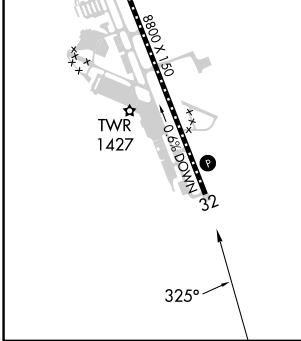

VORTAC OED 113.6 Chan 83	APP CRS 325°	Rwy Idg TDZE Apt Elev 1335	N/A N/A
--	------------------------	--	------------

VOR/DME-C

ROGUE VALLEY INTL-MEDFORD (MFR)

⚠ Circling NA for Cats C and D northeast of Rwy 14-32. **⚠** MISSED APPROACH: Climb to 7600 direct OED VORTAC and hold, continue climb-in-hold to 7600.

ATIS 127.25	CASCADE APP CON * 124.3 379.9	MEDFORD TOWER * 119.4 (CTAF) 257.8	GND CON 121.8	UNICOM 122.95
-----------------------	---	--	-------------------------	-------------------------

CATEGORY	A	B	C	D
CIRCLING	3600-1¼ 2265 (2300-1¼)	3600-1½ 2265 (2300-1½)	3600-3	2265 (2300-3)