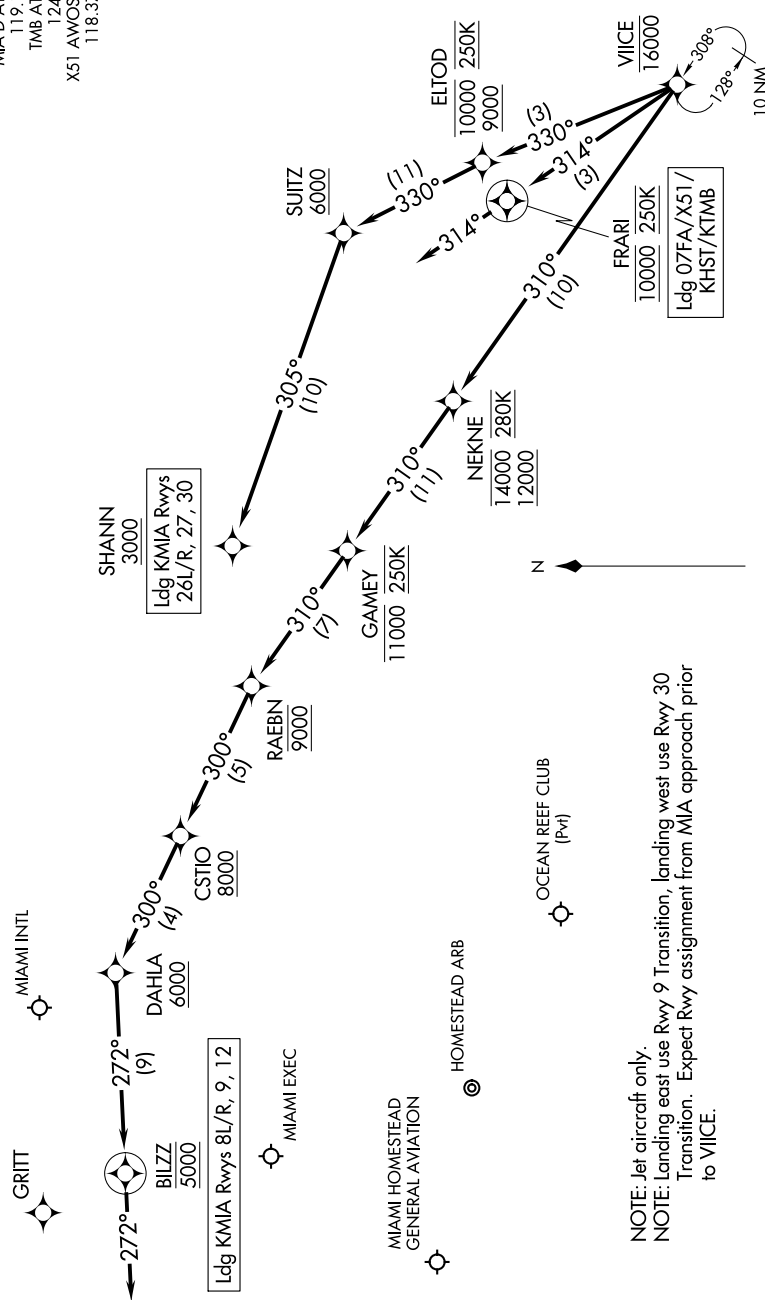

VIICE TWO ARRIVAL (RNAV) Arrival Routes

MIAMI, FLORIDA

SE-3, 05 SEP 2024 to 03 OCT 2024

RNAV 1 - DME/DME/IRU or GPS.
 RADAR required.

MIAMI APP CON
 120.5 350.225
 KHST ATIS ★
 132.275 269.9
 MIA D-ATIS
 119.15
 TMB ATIS
 124.0
 X51 AWOS-3
 118.375

NOTE: Chart not to scale.

(NARRATIVE ON FOLLOWING PAGE)

SE-3, 05 SEP 2024 to 03 OCT 2024

VIICE TWO ARRIVAL (RNAV) Arrival Routes

MIAMI, FLORIDA