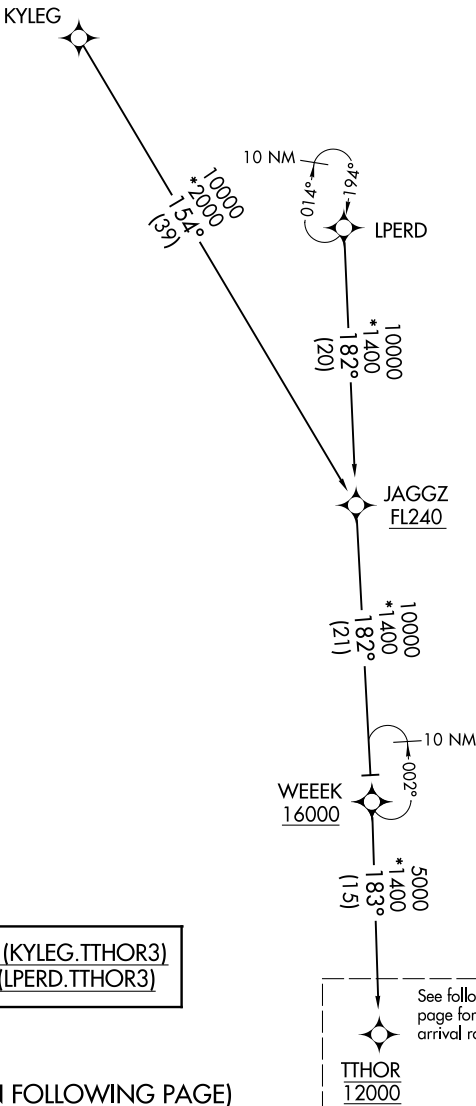

TTHOR THREE ARRIVAL (RNAV) Transition Routes

ORLANDO, FLORIDA

ORLANDO APP CON
 119.775 351.9
 DAYTONA APP CON
 118.85 353.825
 DAB ATIS
 132.875
 EVB ATIS
 124.625
 LEE ATIS
 134.325
 ORL ATIS
 127.25
 OMN ATIS
 118.475
 SFB ATIS
 125.975

RNAV 1 - DME/DME/IRU or GPS.
 RADAR required.

NOTE: Jet and turboprop aircraft only.

KYLEG TRANSITION (KYLEG.TTHOR3)
 LPERD TRANSITION (LPERD.TTHOR3)

(CONTINUED ON FOLLOWING PAGE)

NOTE: Chart not to scale.

SE-3, 05 SEP 2024 to 03 OCT 2024

SE-3, 05 SEP 2024 to 03 OCT 2024