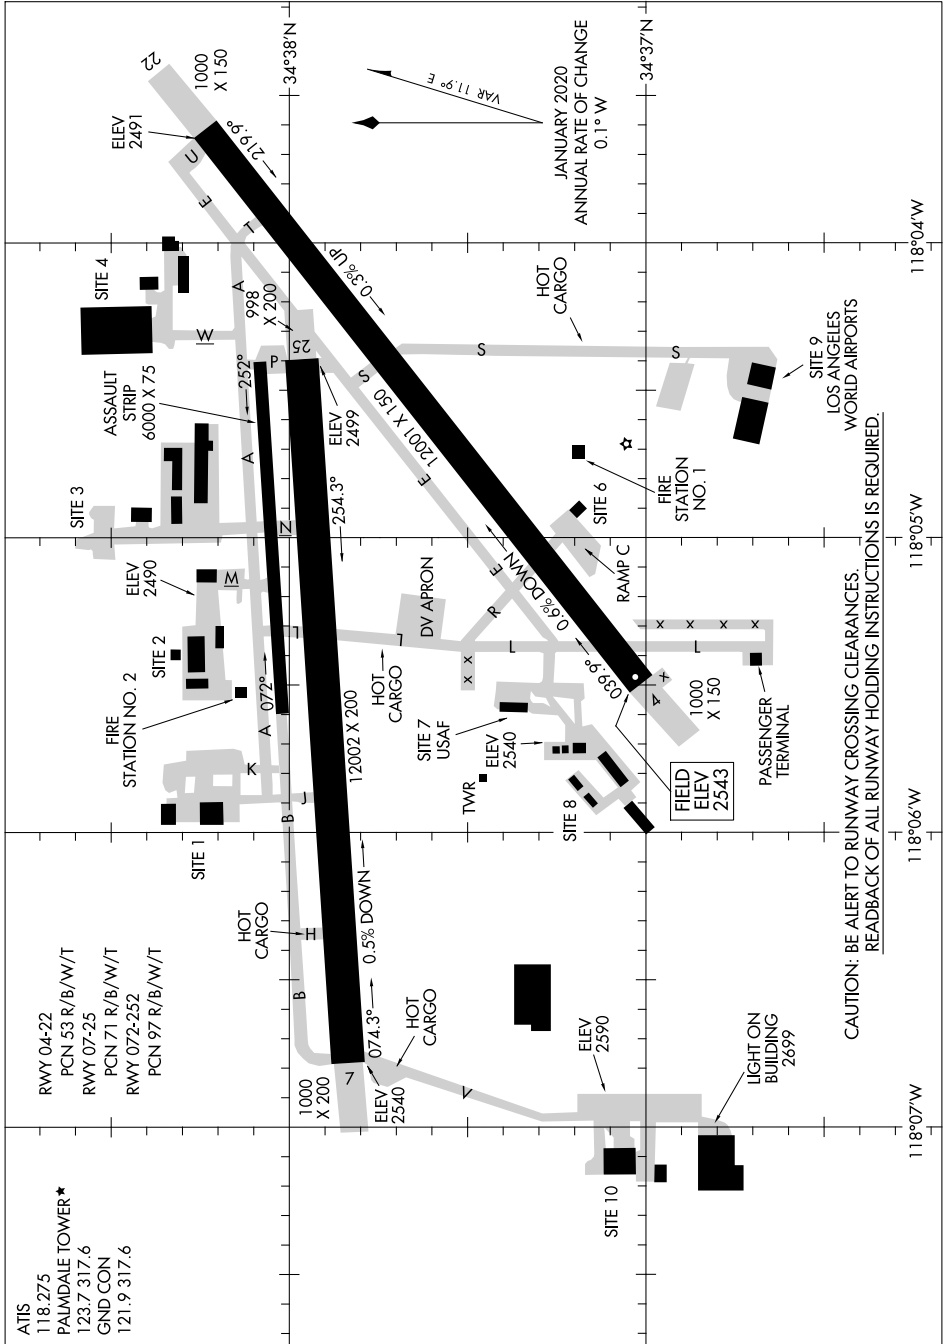

AIRPORT DIAGRAM

AL-310 (FAA)

PALMDALE USAF PLANT 42 (PMD)
PALMDALE, CALIFORNIA

SW-3, 05 SEP 2024 to 03 OCT 2024

SW-3, 05 SEP 2024 to 03 OCT 2024

AIRPORT DIAGRAM

PALMDALE, CALIFORNIA
PALMDALE USAF PLANT 42 (PMD)