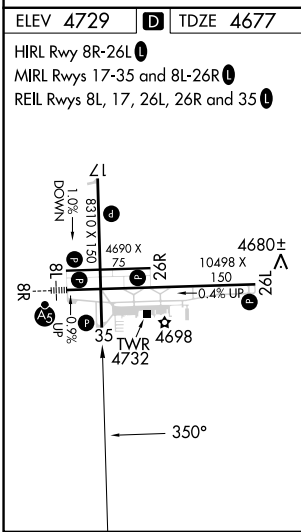

WAAS CH 42721 W35A	APP CRS 350°	Rwy Idg TDZE Apt Elev	8308 4677 4729
--	------------------------	-----------------------------	---

RNAV (GPS) RWY 35

PUEBLO MEML (PUB)

RNP APCH-GPS.			MISSED APPROACH: Climb to 5140 then climbing right turn to 7500 direct OHAGY and hold.		
---------------	--	--	--	--	--

CATEGORY	A	B	C	D
LP MDA	5020-1 343 (300-1)			
LNAV MDA	5120-1 443 (400-1)	5120-1½ 443 (400-1½)		
CIRCLING	5340-1 611 (700-1)	5580-2½ 851 (900-2½)	5800-3 1071 (1100-3)	

SW-1, 05 SEP 2024 to 03 OCT 2024

SW-1, 05 SEP 2024 to 03 OCT 2024