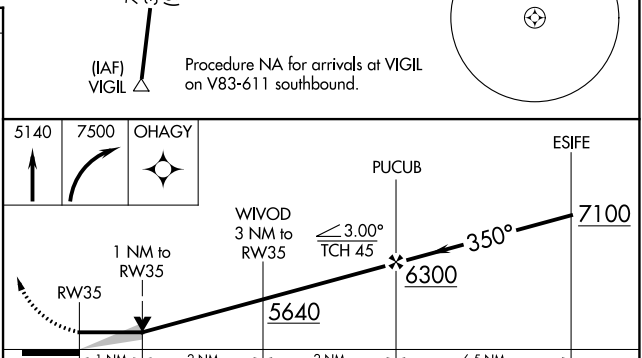

WAAS CH 42721 W35A	APP CRS 350°	Rwy Idg TDZE Apt Elev	8308 4677 4729
--	------------------------	-----------------------------	---

RNAV (GPS) RWY 35

PUEBLO MEML (PUB)

RNP APCH-GPS.			MISSED APPROACH: Climb to 5140 then climbing right turn to 7500 direct OHAGY and hold.		
---------------	--	--	--	--	--

CATEGORY	A	B	C	D
LP MDA	5020-1 343 (300-1)			
LNAV MDA	5120-1 443 (400-1)	5120-1½ 443 (400-1½)		
CIRCLING	5340-1 611 (700-1)	5580-2½ 851 (900-2½)	5800-3 1071 (1100-3)	

SW-1, 05 SEP 2024 to 03 OCT 2024

SW-1, 05 SEP 2024 to 03 OCT 2024