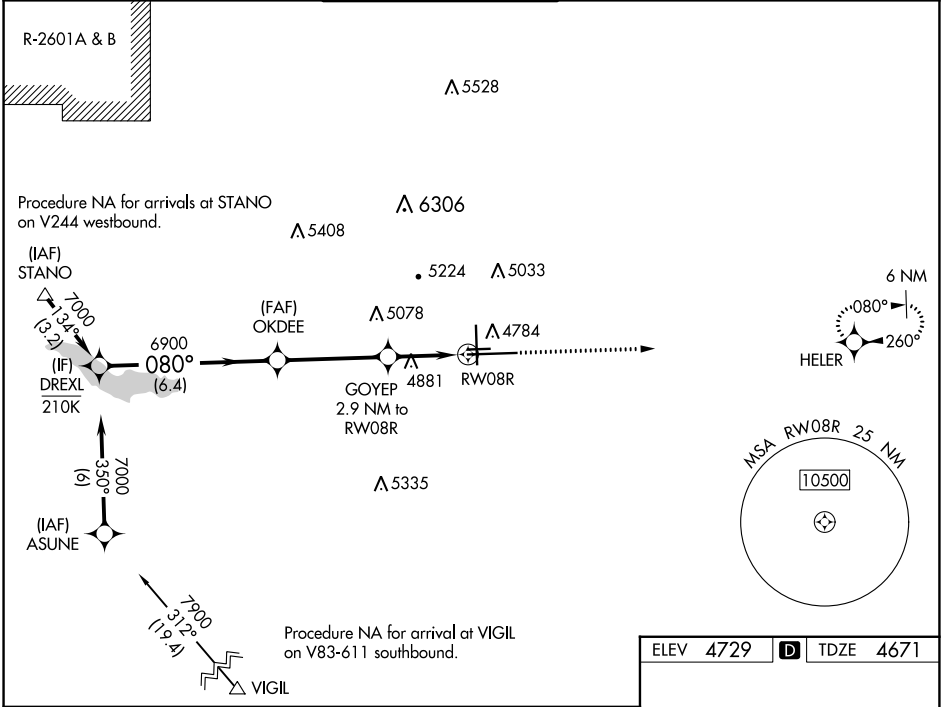

WAAS CH 70531 W08A	APP CRS 080°	Rwy Idg TDZE Apt Elev	10496 4671 4729
--	------------------------	-----------------------------	--

RNAV (GPS) RWY 8R

PUEBLO MEML (PUB)

RNP APCH-GPS.			MALSR	MISSED APPROACH: Climb to 7000 direct HELER and hold.		
<p>▼ For uncompensated Baro-VNAV systems, LNAV/VNAV NA below -22°C or above 54°C. For inop ALS, increase LNAV/VNAV visibility to 7/8 SM.</p>						
ATIS 125.25	DENVER APP CON ★ 120.1 290.5	PUEBLO TOWER ★ 119.1 (CTAF) 0 257.8	GND CON 121.9	CLNC DEL 120.9	UNICOM 122.95	

SW-1, 05 SEP 2024 to 03 OCT 2024

SW-1, 05 SEP 2024 to 03 OCT 2024