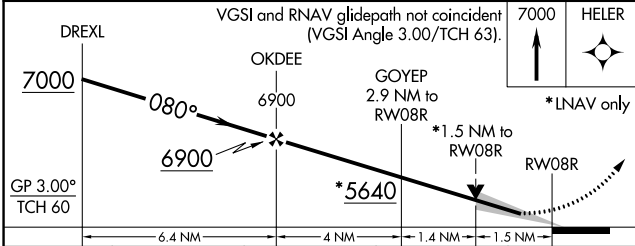

WAAS CH 70531 W08A	APP CRS 080°	Rwy Idg TDZE Apt Elev	10496 4671 4729
--	------------------------	-----------------------------	--

RNAV (GPS) RWY 8R

PUEBLO MEML (PUB)

RNP APCH-GPS.			MALSR	MISSED APPROACH: Climb to 7000 direct HELER and hold.		
<p>▼ For uncompensated Baro-VNAV systems, LNAV/VNAV NA below -22°C or above 54°C. For inop ALS, increase LNAV/VNAV visibility to 7/8 SM.</p>						
ATIS 125.25	DENVER APP CON ★ 120.1 290.5	PUEBLO TOWER ★ 119.1 (CTAF) 0 257.8	GND CON 121.9	CLNC DEL 120.9	UNICOM 122.95	

SW-1, 05 SEP 2024 to 03 OCT 2024

SW-1, 05 SEP 2024 to 03 OCT 2024