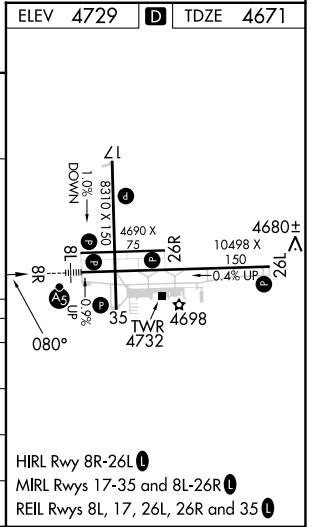

WAAS CH 70531 W08A	APP CRS 080°	Rwy Idg TDZE Apt Elev	10496 4671 4729
--	------------------------	-----------------------------	--

RNAV (GPS) RWY 8R

PUEBLO MEML (PUB)

RNP APCH-GPS.			MALSR	MISSED APPROACH: Climb to 7000 direct HELER and hold.		
<p>▼ For uncompensated Baro-VNAV systems, LNAV/VNAV NA below -22°C or above 54°C. For inop ALS, increase LNAV/VNAV visibility to 7/8 SM.</p>						
ATIS 125.25	DENVER APP CON ★ 120.1 290.5	PUEBLO TOWER ★ 119.1 (CTAF) 0 257.8	GND CON 121.9	CLNC DEL 120.9	UNICOM 122.95	