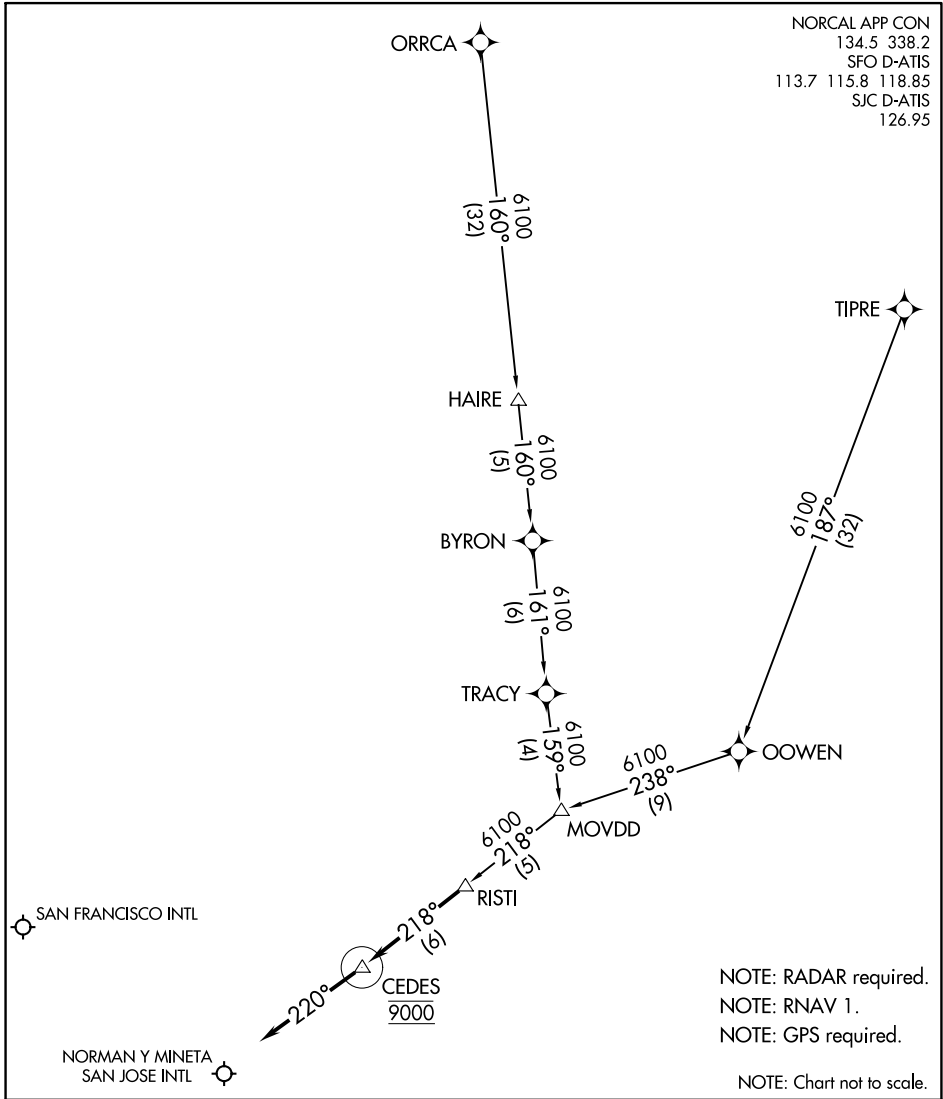

# RISTI ONE ARRIVAL (RNAV)

AL-375 (FAA)

SAN FRANCISCO, CALIFORNIA

NORCAL APP CON  
 134.5 338.2  
 SFO D-ATIS  
 113.7 115.8 118.85  
 SJC D-ATIS  
 126.95

SW-2, 05 SEP 2024 to 03 OCT 2024

SW-2, 05 SEP 2024 to 03 OCT 2024

NOTE: RADAR required.  
 NOTE: RNAV 1.  
 NOTE: GPS required.

NOTE: Chart not to scale.

## ARRIVAL ROUTE DESCRIPTION

ORRCA TRANSITION (ORRCA.RISTI1)

TIPRE TRANSITION (TIPRE.RISTI1)

LANDING KSFO/KSJC: From RISTI on track 218° to cross CEDES at 9000, then on heading 220° or as assigned by ATC. Expect RADAR vectors to final approach course.