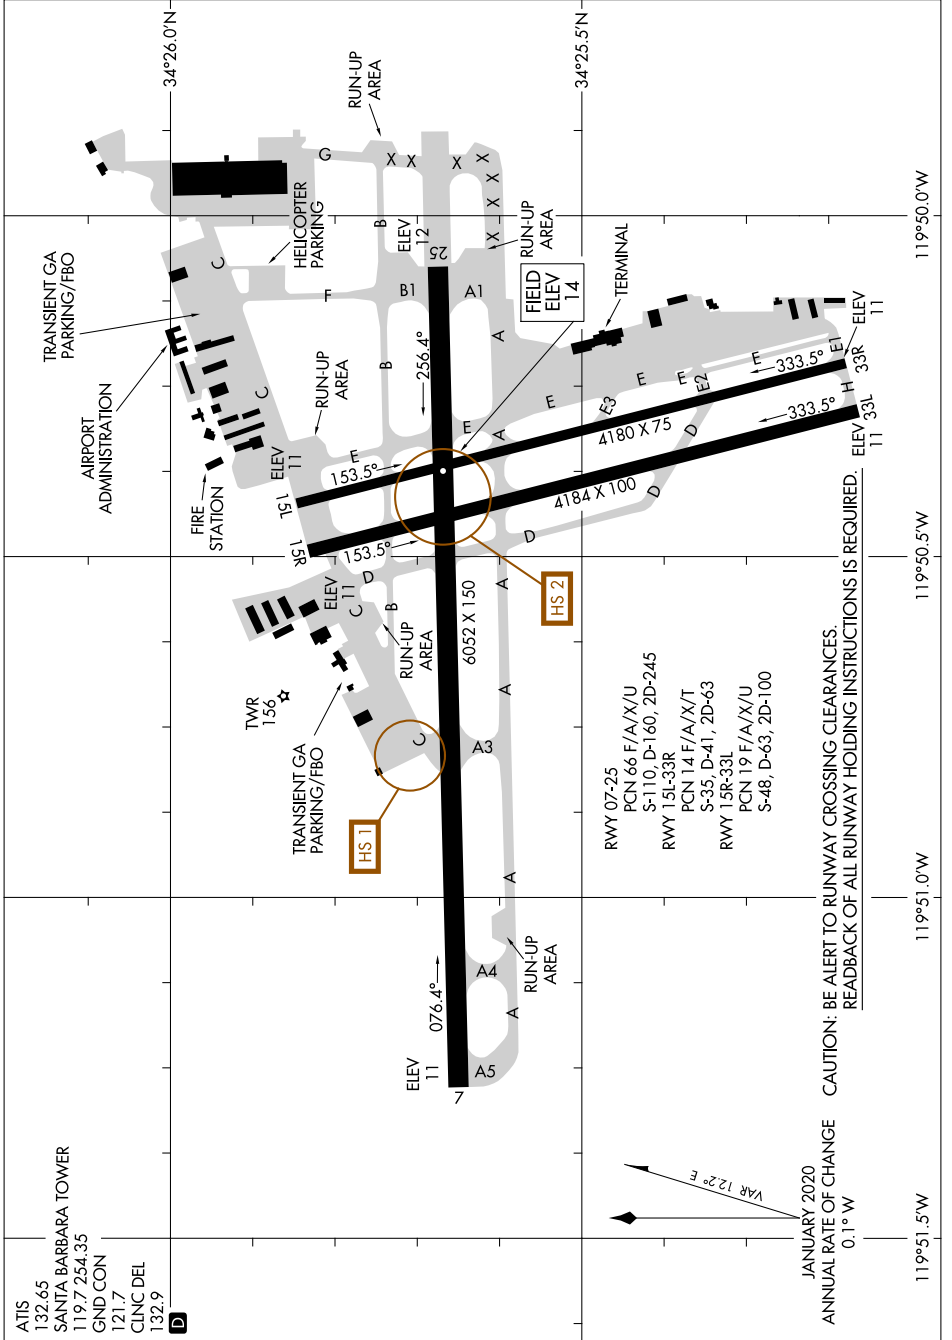

AIRPORT DIAGRAM

AL-378 (FAA)

SANTA BARBARA MUNI (SBA)
SANTA BARBARA, CALIFORNIA

SW-3, 05 SEP 2024 to 03 OCT 2024

SW-3, 05 SEP 2024 to 03 OCT 2024