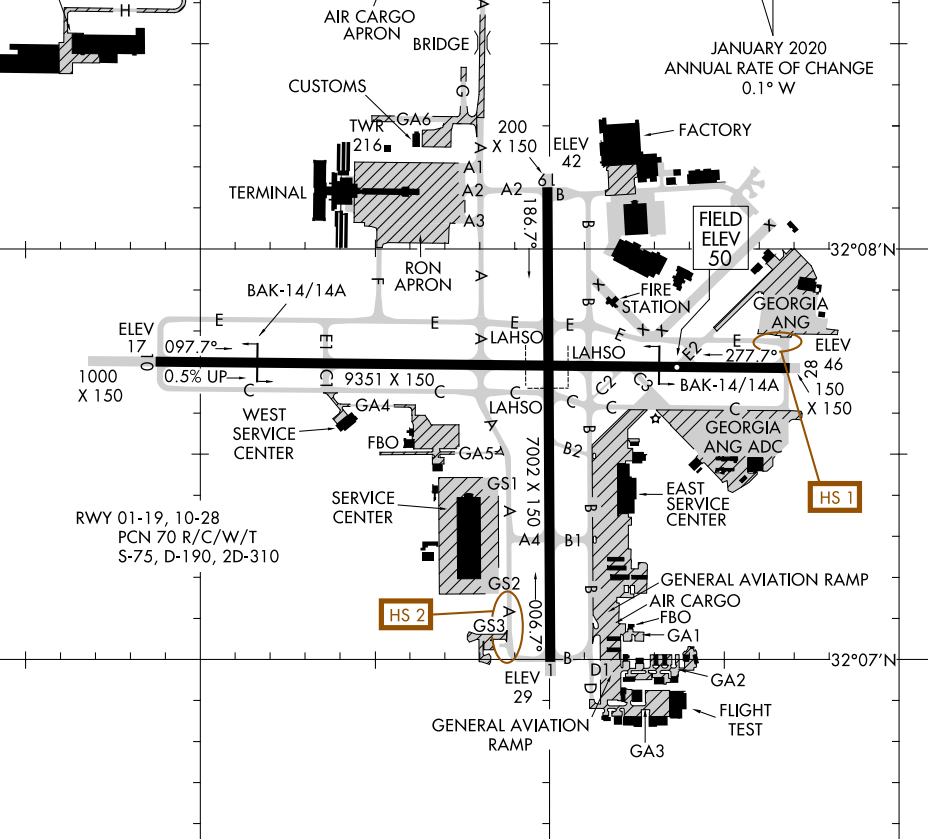

AIRPORT DIAGRAM

AL-380 (FAA)

SAVANNAH/HILTON HEAD INTL (SAV)
SAVANNAH, GEORGIA

ATIS
123.75
SAVANNAH TOWER *
125.975 257.8
GND CON
121.9 348.6
CLNC DEL
119.55 291.775

NORTHWEST
CAMPUS

VAR 7.1° N
JANUARY 2020
ANNUAL RATE OF CHANGE
0.1° W

SE-4, 05 SEP 2024 to 03 OCT 2024

SE-4, 05 SEP 2024 to 03 OCT 2024

CAUTION: BE ALERT TO RUNWAY CROSSING CLEARANCES.
READBACK OF ALL RUNWAY HOLDING INSTRUCTIONS IS REQUIRED.

AIRPORT DIAGRAM

SAVANNAH, GEORGIA
SAVANNAH/HILTON HEAD INTL (SAV)