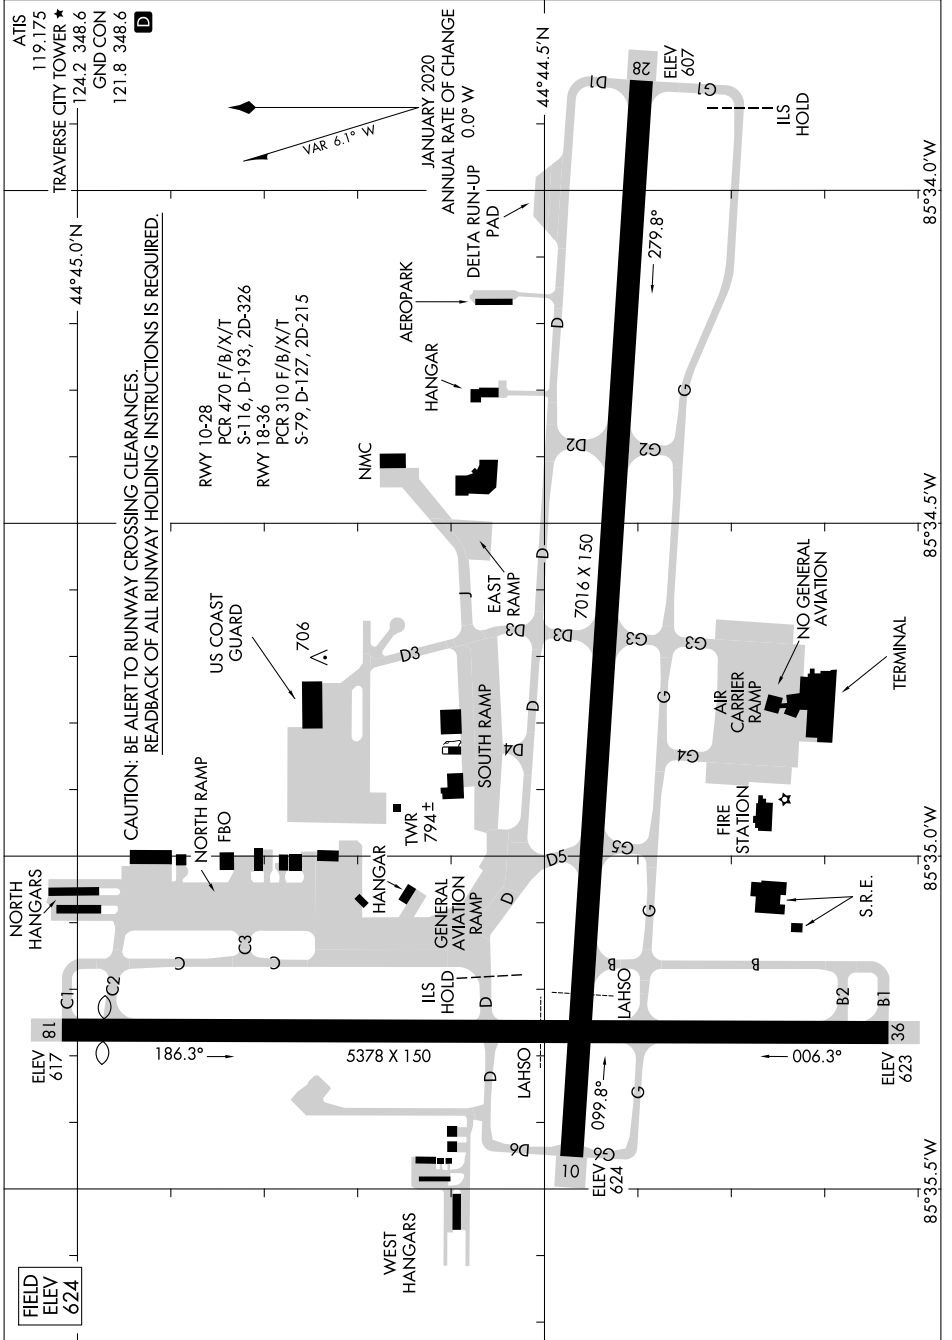

# AIRPORT DIAGRAM

AL-425 (FAA)

CHERRY CAPITAL (TVC)  
TRAVERSE CITY, MICHIGAN

EC-1, 05 SEP 2024 to 03 OCT 2024

EC-1, 05 SEP 2024 to 03 OCT 2024

# AIRPORT DIAGRAM

TRAVERSE CITY, MICHIGAN  
CHERRY CAPITAL (TVC)