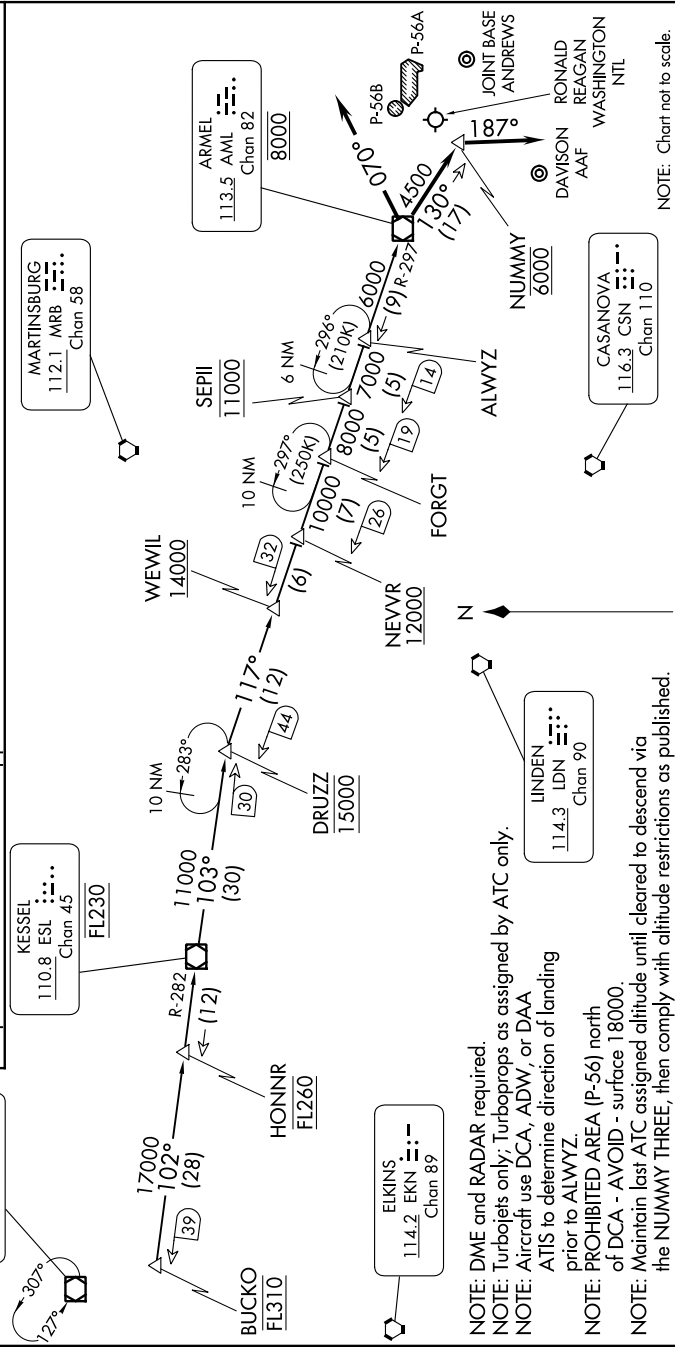

NUMMY THREE ARRIVAL

WASHINGTON, DC

NE-3, 05 SEP 2024 to 03 OCT 2024

ARRIVAL ROUTE DESCRIPTION

BUCKO TRANSITION (BUCKO.NUMMY3): From over BUCKO on ESL R-282 to ESL VOR/DME, then on ESL R-103 to DRUZZ, then on AML R-297 to AML VOR/DME.

Landing DCA Rwy's 1, 4, 33, ADW Rwy's 1L, 1R, and DAA: From over AML VOR/DME on AML VOR/DME R-130 to cross NUMMY at 6000, then on heading 187°, expect radar vectors to final approach course.

Landing DCA Rwy's 15, 19, 22 and ADW Rwy's 19L, 19R: Depart AML VOR/DME on heading 070°, expect radar vectors to final approach course.

POTOMAC APP CON
118.675 323.175
DCA D-ATIS 132.65
KADW D-ATIS
133.675 251.05
*KDAA ATIS
128.175

MORGANTOWN
111.6 MGW
Chan 53

KESSEL
110.8 ESL
Chan 45

FL230

MARTINSBURG
112.1 MRB
Chan 58

ARMEL
113.5 AML
Chan 82

CASANOVA
116.3 CSN
Chan 110

NUMMY THREE ARRIVAL

(AML.NUMMY3) 20JUN19

WASHINGTON, DC

NE-3, 05 SEP 2024 to 03 OCT 2024

NOTE: Chart not to scale.