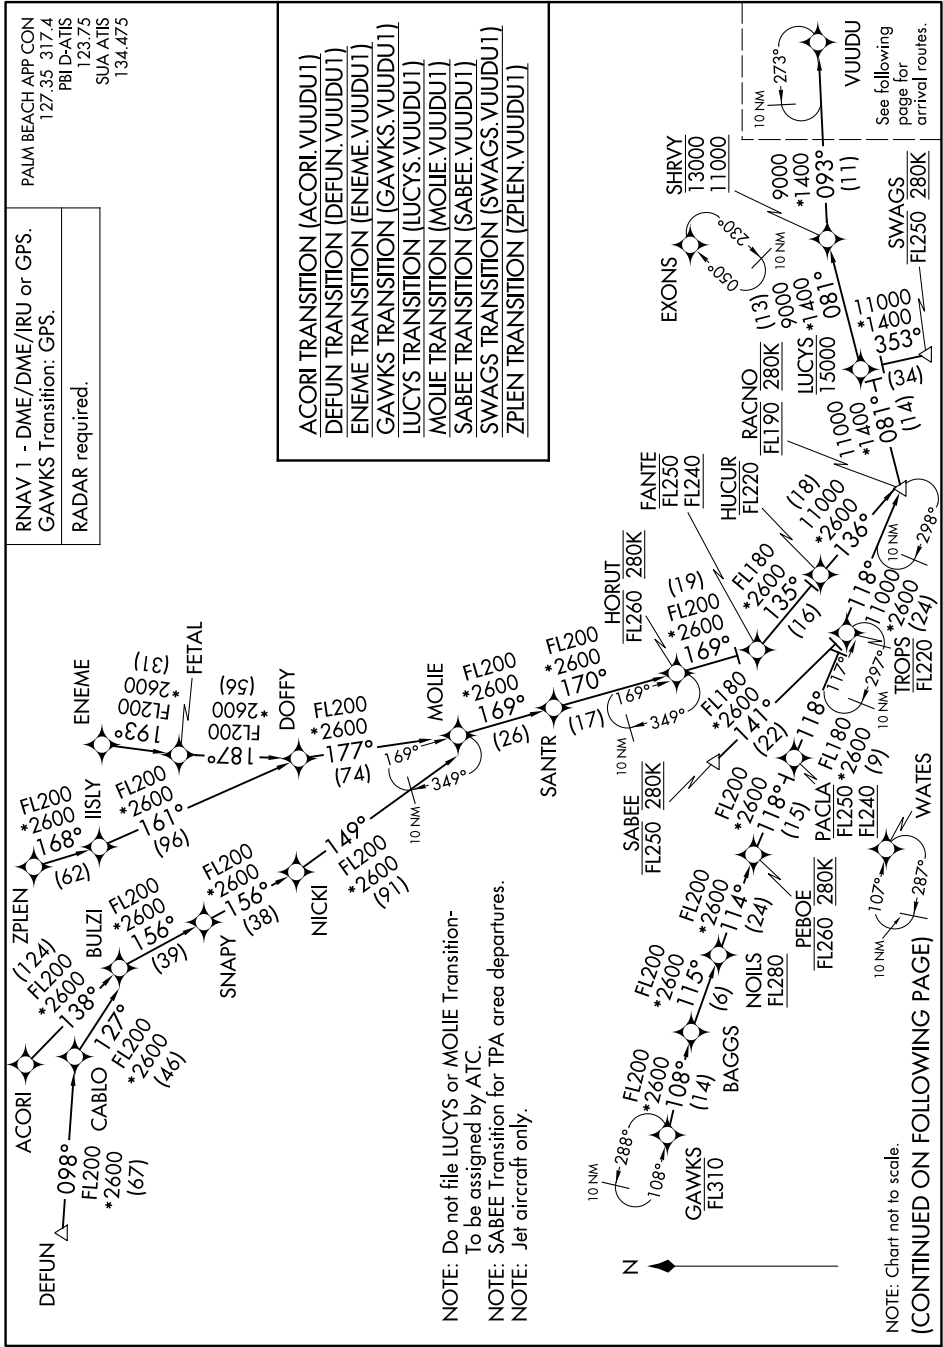

VUUDU ONE ARRIVAL (RNAV) Transition Routes

WEST PALM BEACH, FLORIDA

SE-3, 05 SEP 2024 to 03 OCT 2024

SE-3, 05 SEP 2024 to 03 OCT 2024

VUUDU ONE ARRIVAL (RNAV) Transition Routes

WEST PALM BEACH, FLORIDA