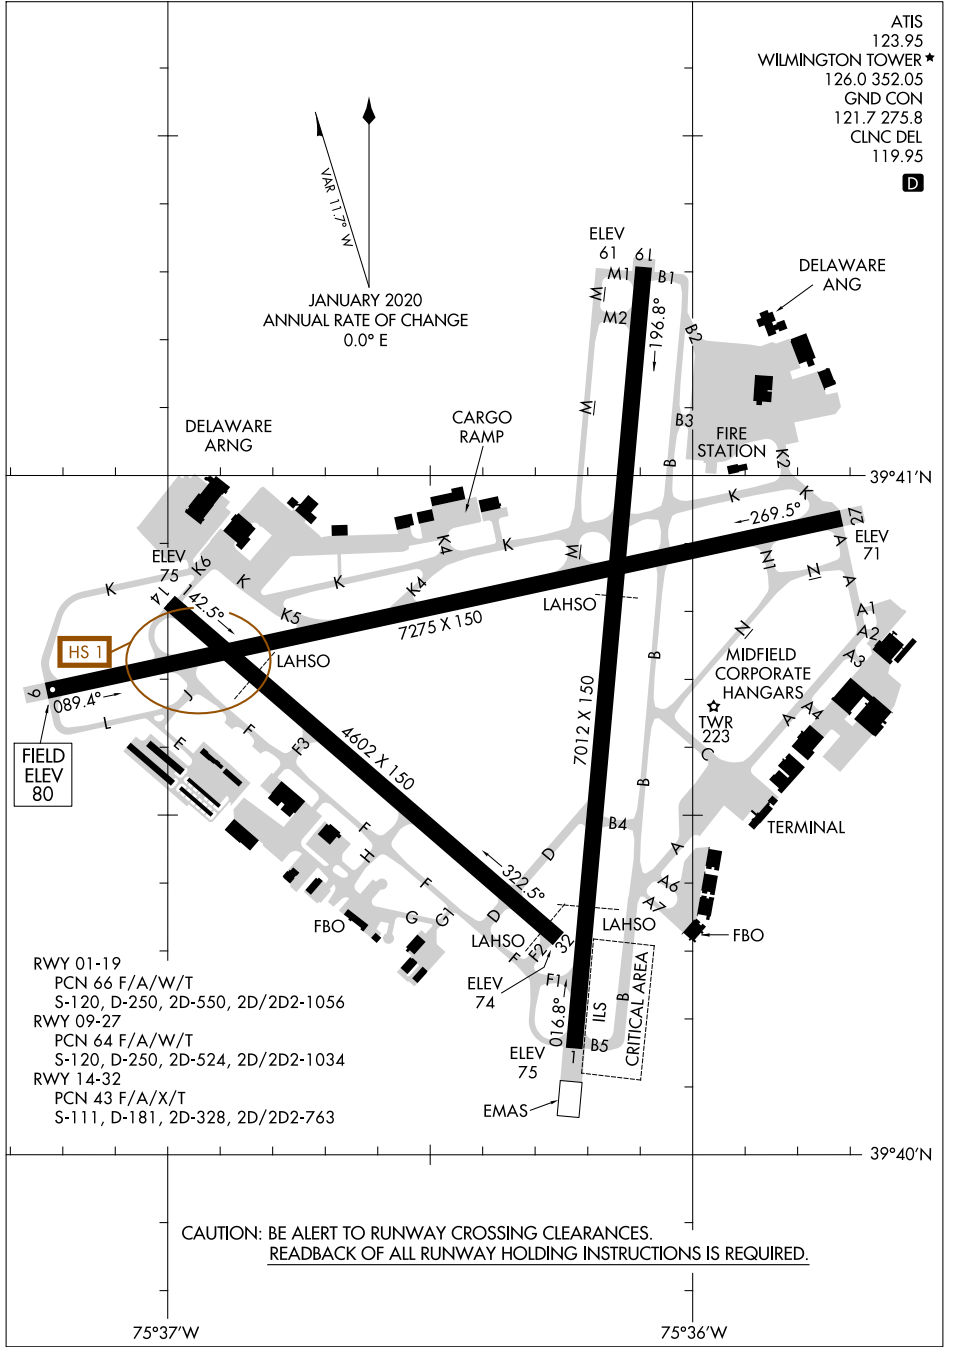

# AIRPORT DIAGRAM

AL-458 (FAA)

NEW CASTLE (ILG)  
WILMINGTON, DELAWARE

- ATIS 123.95
- WILMINGTON TOWER ★ 126.0 352.05
- GND CON 121.7 275.8
- CLNC DEL 119.95

NE-3, 05 SEP 2024 to 03 OCT 2024

NE-3, 05 SEP 2024 to 03 OCT 2024

**CAUTION: BE ALERT TO RUNWAY CROSSING CLEARANCES.  
READEBACK OF ALL RUNWAY HOLDING INSTRUCTIONS IS REQUIRED.**

# AIRPORT DIAGRAM

WILMINGTON, DELAWARE  
NEW CASTLE (ILG)