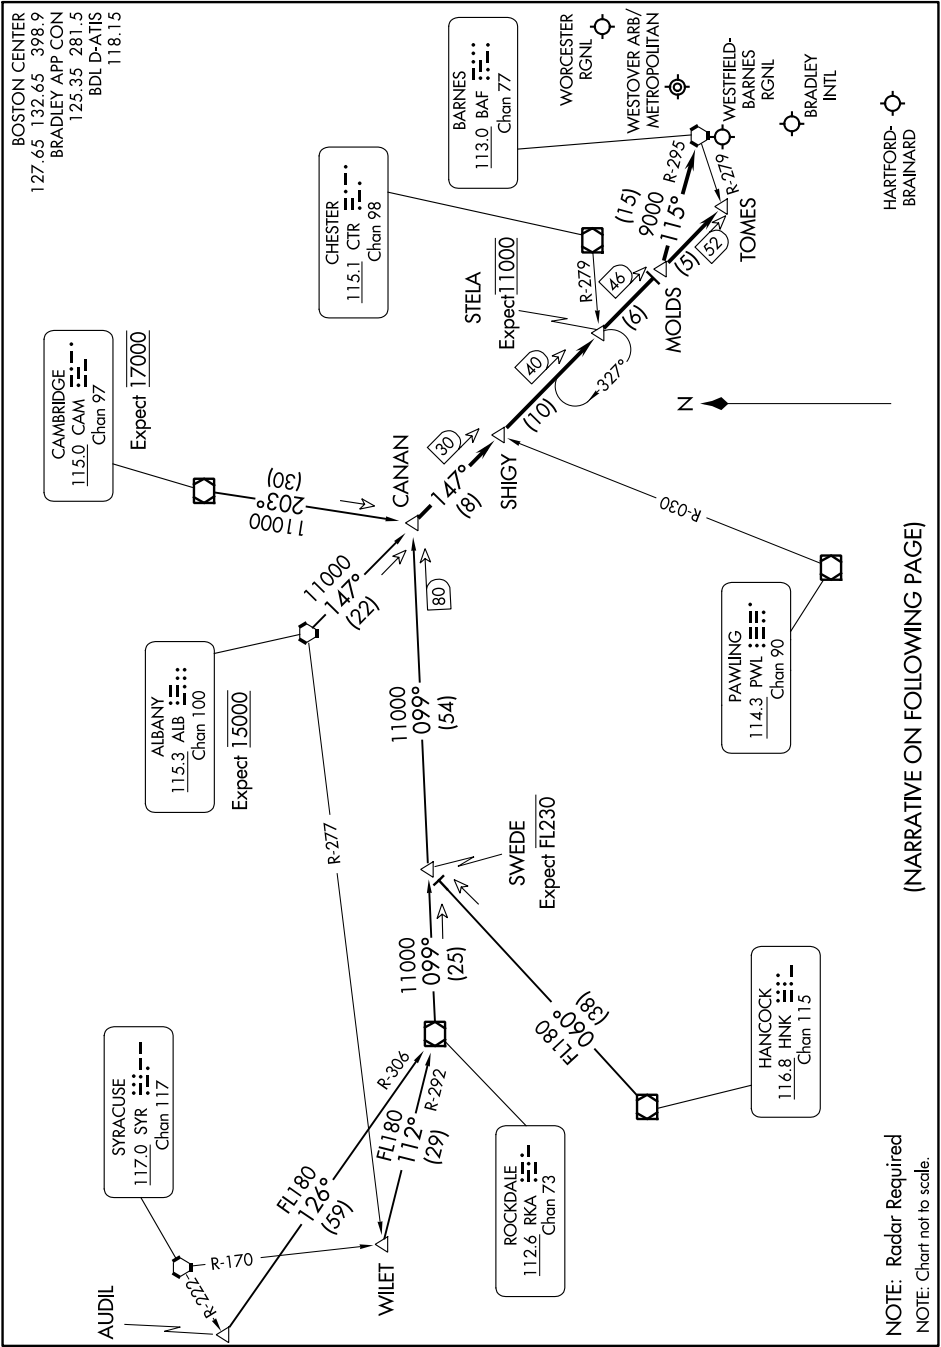

# STELA ONE ARRIVAL

AL-460 (FAA)

WINDSOR LOCKS, CONNECTICUT

BOSTON CENTER  
127.65 132.65 398.9  
BRADLEY APP CON  
125.35 281.5  
BDI D-ATIS  
118.15

CAMBRIDGE  
115.0 CAM  
Chan 97

ALBANY  
115.3 ALB  
Chan 100

SYRACUSE  
117.0 SYR  
Chan 117

CHESTER  
115.1 CTR  
Chan 98

BARNES  
113.0 BAF  
Chan 77

ROCKDALE  
112.6 RKA  
Chan 73

PAWLING  
114.3 PWL  
Chan 90

HANCOCK  
116.8 HNK  
Chan 115

HARTFORD-  
BRAINARD

NE-1, 05 SEP 2024 to 03 OCT 2024

# STELA ONE ARRIVAL

(STELA.STELA1) 31MAY12

WINDSOR LOCKS, CONNECTICUT

(NARRATIVE ON FOLLOWING PAGE)

NOTE: Radar Required  
NOTE: Chart not to scale.

NE-1, 05 SEP 2024 to 03 OCT 2024