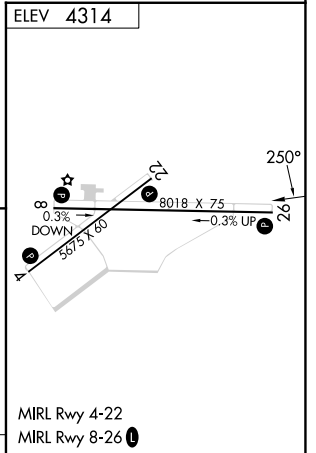

VORTAC DMN 108.6 Chan 23	APP CRS 250°	Rwy Idg TDZE Aprt Elev 4314	N/A N/A 4314
--	------------------------	---------------------------------------	---

VOR-B
DEMING MUNI (DMN)

⚠ Circling to Rwy 26 NA at night. MISSED APPROACH: Climb to 5800 then climbing right turn to 8000 direct DMN VORTAC and hold. Continue to climb-in-hold to 8000.

ASOS 118.525	ALBUQUERQUE CENTER 128.2 285.5	UNICOM 122.8 (CTAF)
------------------------	--	-------------------------------

CATEGORY	A	B	C	D	FAF to MAP 5 NM					
CIRCLING	4820-1 506 (600-1)	4940-1 626 (700-1)	5020-2 706 (800-2)	5020-2¼ 706 (800-2¼)	Knots	60	90	120	150	180
					Min:Sec	5:00	3:20	2:30	2:00	1:40