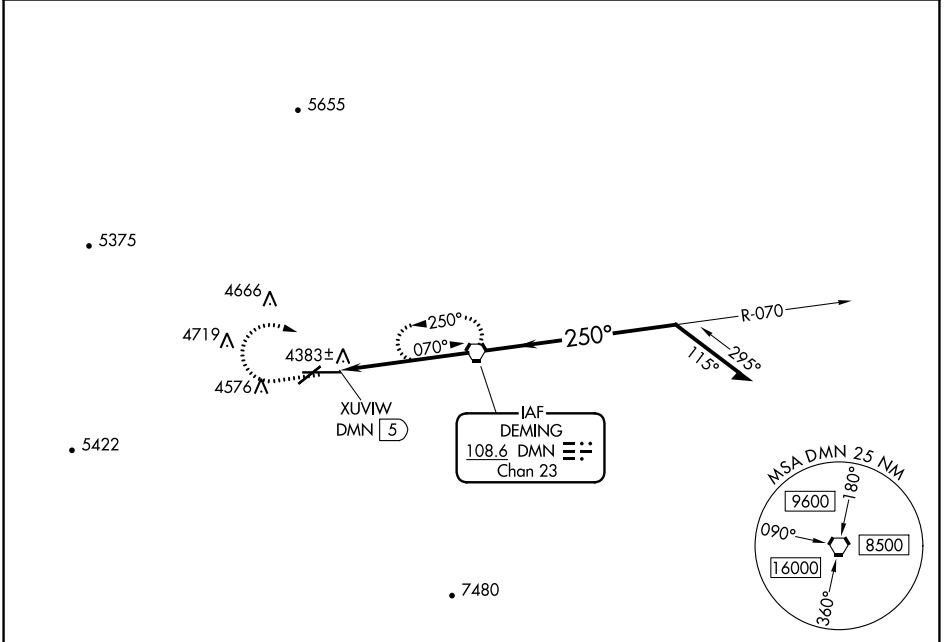

VORTAC DMN 108.6 Chan 23	APP CRS 250°	Rwy Idg TDZE Aprt Elev 4314	N/A N/A 4314
--	------------------------	---------------------------------------	---

VOR-B
DEMING MUNI (DMN)

⚠ Circling to Rwy 26 NA at night. MISSED APPROACH: Climb to 5800 then climbing right turn to 8000 direct DMN VORTAC and hold. Continue to climb-in-hold to 8000.

ASOS 118.525	ALBUQUERQUE CENTER 128.2 285.5	UNICOM 122.8 (CTAF)
------------------------	--	-------------------------------

CATEGORY	A	B	C	D	FAF to MAP 5 NM					
CIRCLING	4820-1 506 (600-1)	4940-1 626 (700-1)	5020-2 706 (800-2)	5020-2¼ 706 (800-2¼)	Knots	60	90	120	150	180
					Min:Sec	5:00	3:20	2:30	2:00	1:40

SW-1, 05 SEP 2024 to 03 OCT 2024

SW-1, 05 SEP 2024 to 03 OCT 2024