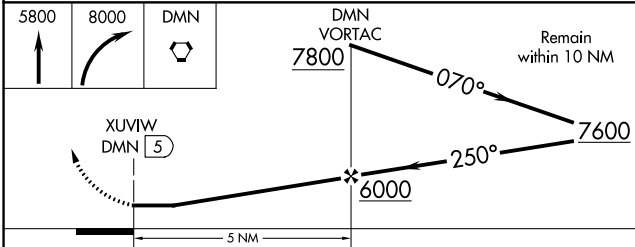

VORTAC DMN 108.6 Chan 23	APP CRS 250°	Rwy Idg TDZE Aprt Elev 4314	N/A N/A 4314
--	------------------------	---------------------------------------	---

VOR-B
DEMING MUNI (DMN)

⚠ Circling to Rwy 26 NA at night. MISSED APPROACH: Climb to 5800 then climbing right turn to 8000 direct DMN VORTAC and hold. Continue to climb-in-hold to 8000.

ASOS 118.525	ALBUQUERQUE CENTER 128.2 285.5	UNICOM 122.8 (CTAF)
------------------------	--	-------------------------------

CATEGORY	A	B	C	D	FAF to MAP 5 NM					
CIRCLING	4820-1 506 (600-1)	4940-1 626 (700-1)	5020-2 706 (800-2)	5020-2¼ 706 (800-2¼)	Knots	60	90	120	150	180
					Min:Sec	5:00	3:20	2:30	2:00	1:40