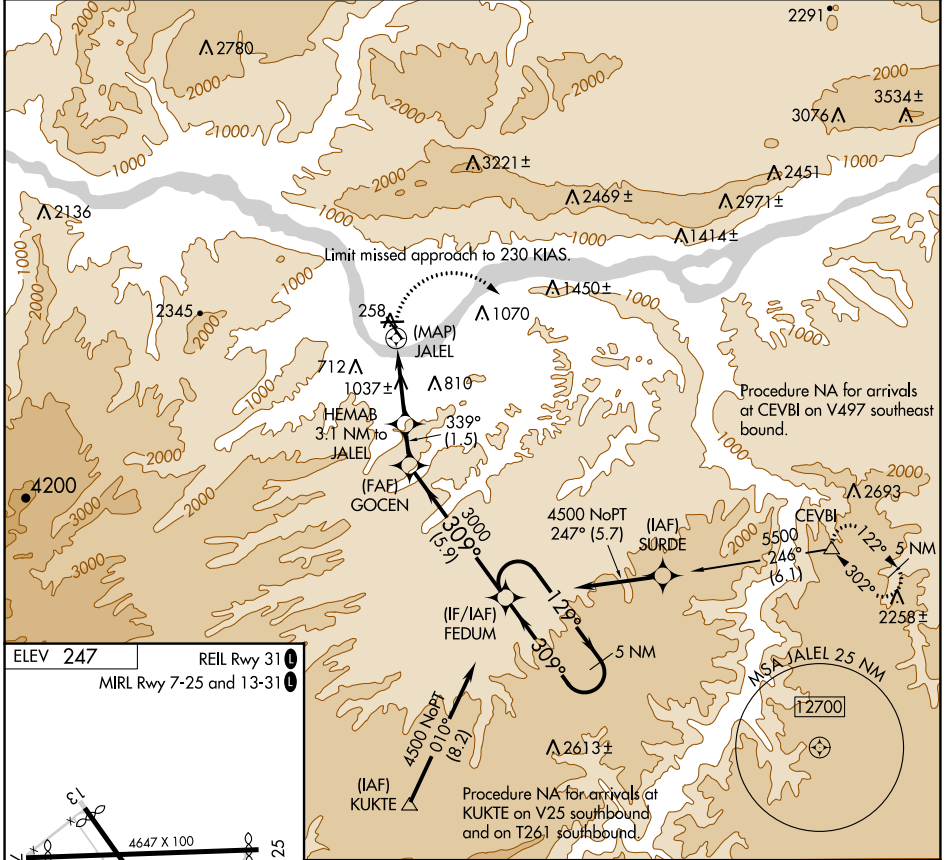

APP CRS	Rwy Idg	N/A
339°	TDZE	N/A
	Apt Elev	247

RNAV (GPS)-A

COLUMBIA GORGE RGNL/THE DALLES MUNI (DLS)

⚠ Circling to Rwy 7, 31 NA at night. When local altimeter setting not received, procedure NA. Circling NA for Cat D north of Rwy 7 and northeast of Rwy 31. DME/DME RNP-0.3 NA.

⚠ MISSED APPROACH: Climbing right turn to 4500 direct CEVBI and hold.

ASOS 135.175	SEATTLE CENTER 119.65 257.6	UNICOM 123.0 (CTAF) 0
------------------------	---------------------------------------	---------------------------------

ELEV 247	REIL Rwy 31 0
	MIRL Rwy 7-25 and 13-31 0

CATEGORY	A	B	C	D
C CIRCLING	1320-1¼ 1073 (1100-1¼)	1340-1½ 1093 (1100-1½)	1720-3 1473 (1500-3)	2100-3 1853 (1900-3)

NW-1, 05 SEP 2024 to 03 OCT 2024

NW-1, 05 SEP 2024 to 03 OCT 2024