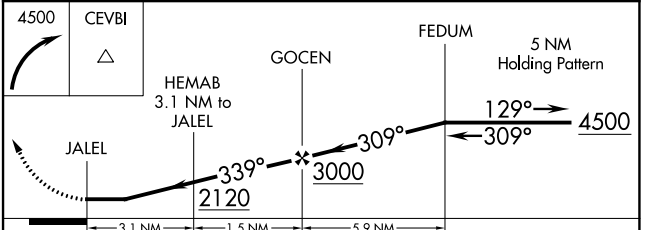

CATEGORY	A	B	C	D
C CIRCLING	1320-1¼ 1073 (1100-1¼)	1340-1½ 1093 (1100-1½)	1720-3 1473 (1500-3)	2100-3 1853 (1900-3)

NW-1, 05 SEP 2024 to 03 OCT 2024

NW-1, 05 SEP 2024 to 03 OCT 2024