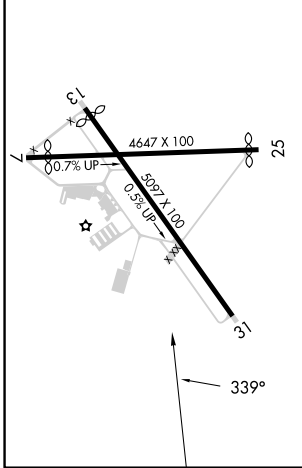

CATEGORY	A	B	C	D
C CIRCLING	1320-1¼ 1073 (1100-1¼)	1340-1½ 1093 (1100-1½)	1720-3 1473 (1500-3)	2100-3 1853 (1900-3)

NW-1, 05 SEP 2024 to 03 OCT 2024

NW-1, 05 SEP 2024 to 03 OCT 2024