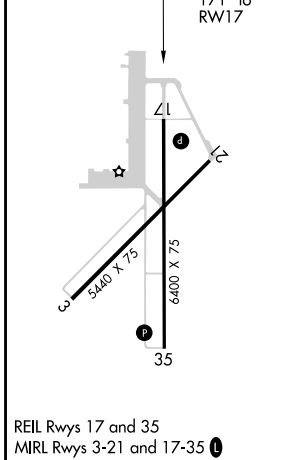

WAAS CH 97435 W17A	APP CRS 171°	Rwy Idg TDZE Apt Elev	6400 3991 3991
--	------------------------	-----------------------------	---

RNAV (GPS) RWY 17

DALHART MUNI (DHT)

For uncompensated Baro-VNAV systems, LNAV/VNAV NA below -16°C (4°F) or above 51°C (124°F). Circling NA west of Rwy 17-35. MISSED APPROACH: Climb to 6000 direct WIRNU and hold.

ASOS 134.075	ALBUQUERQUE CENTER 127.85 285.475	UNICOM 122.95 (CTAF)
------------------------	---	--------------------------------

ELEV 3991	TDZE 3991
-----------	-----------

CATEGORY	A	B	C	D
LPV DA		4241-3/4	250 (300-3/4)	
LNAV/VNAV DA		4270-7/8	279 (300-7/8)	
LNAV MDA		4340-1	349 (400-1)	
<input checked="" type="checkbox"/> CIRCLING	4380-1 389 (400-1)	4660-1 669 (700-1)	4660-1 3/4 669 (700-1 3/4)	4660-2 669 (700-2)