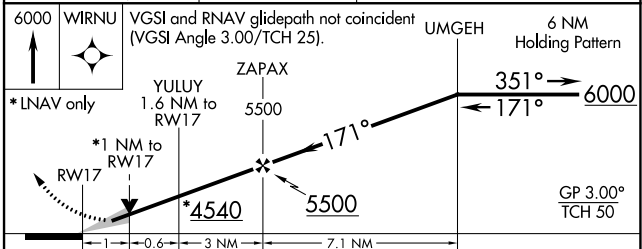

WAAS CH 97435 W17A	APP CRS 171°	Rwy Idg TDZE Apt Elev	6400 3991 3991
--	------------------------	-----------------------------	---

RNAV (GPS) RWY 17

DALHART MUNI (DHT)

For uncompensated Baro-VNAV systems, LNAV/VNAV NA below -16°C (4°F) or above 51°C (124°F). Circling NA west of Rwy 17-35. MISSED APPROACH: Climb to 6000 direct WIRNU and hold.

ASOS 134.075	ALBUQUERQUE CENTER 127.85 285.475	UNICOM 122.95 (CTAF)
------------------------	---	--------------------------------

ELEV 3991	TDZE 3991
-----------	-----------

CATEGORY	A	B	C	D
LPV DA		4241-3/4	250 (300-3/4)	
LNAV/VNAV DA		4270-7/8	279 (300-7/8)	
LNAV MDA		4340-1	349 (400-1)	
<input checked="" type="checkbox"/> CIRCLING	4380-1 389 (400-1)	4660-1 669 (700-1)	4660-1 3/4 669 (700-1 3/4)	4660-2 669 (700-2)