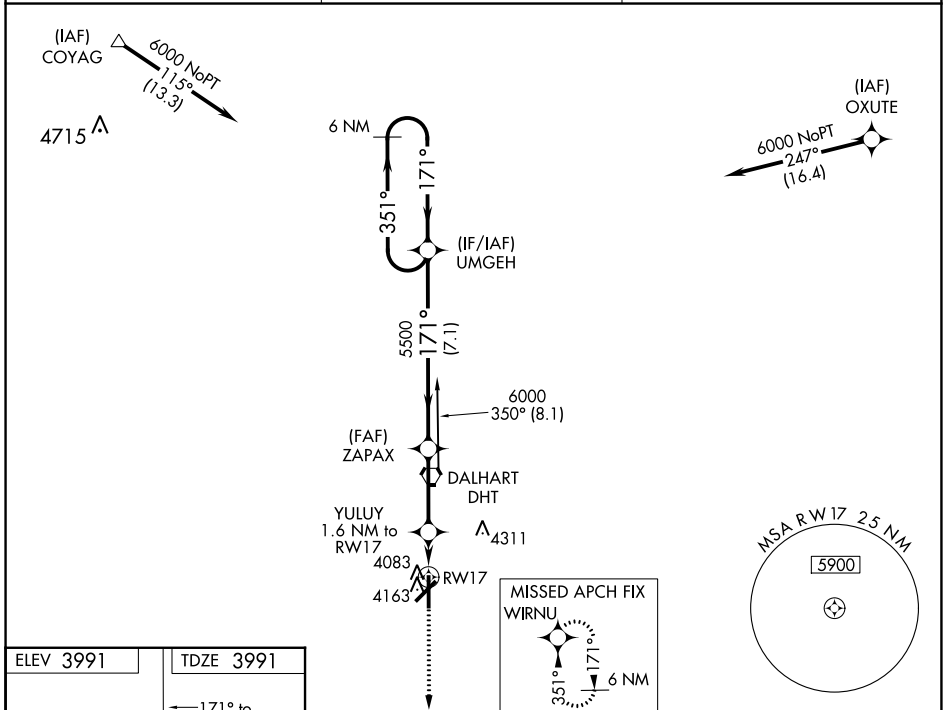

WAAS CH 97435 W17A	APP CRS 171°	Rwy Idg TDZE Apt Elev	6400 3991 3991
--	------------------------	-----------------------------	---

RNAV (GPS) RWY 17

DALHART MUNI (DHT)

For uncompensated Baro-VNAV systems, LNAV/VNAV NA below -16°C (4°F) or above 51°C (124°F). Circling NA west of Rwy 17-35. MISSED APPROACH: Climb to 6000 direct WIRNU and hold.

ASOS 134.075	ALBUQUERQUE CENTER 127.85 285.475	UNICOM 122.95 (CTAF)
------------------------	---	--------------------------------

ELEV 3991	TDZE 3991
-----------	-----------

CATEGORY	A	B	C	D
LPV DA		4241-3/4	250 (300-3/4)	
LNAV/VNAV DA		4270-7/8	279 (300-7/8)	
LNAV MDA		4340-1	349 (400-1)	
<input checked="" type="checkbox"/> CIRCLING	4380-1 389 (400-1)	4660-1 669 (700-1)	4660-1 3/4 669 (700-1 3/4)	4660-2 669 (700-2)

SC-2, 05 SEP 2024 to 03 OCT 2024

SC-2, 05 SEP 2024 to 03 OCT 2024