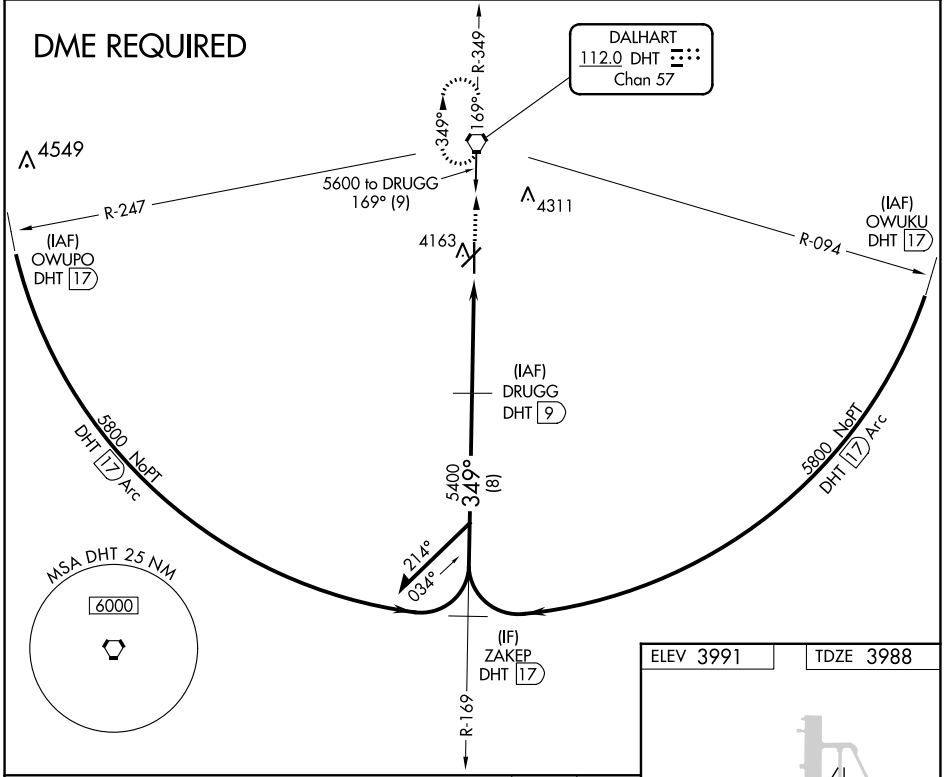

VORTAC DHT 112.0 Chan 57	APP CRS 349°	Rwy Idg TDZE Apt Elev	6400 3988 3991
--	------------------------	-----------------------------	---

VOR/DME RWY 35

DALHART MUNI (DHT)

NA Circling NA west of Rwy 17-35.

MISSED APPROACH: Climb to 5700 direct DHT VORTAC and hold.

ASOS 134.075	ALBUQUERQUE CENTER 127.85 285,475	UNICOM 122.95 (CTAF)
------------------------	---	--------------------------------

SC-2, 05 SEP 2024 to 03 OCT 2024

SC-2, 05 SEP 2024 to 03 OCT 2024

CATEGORY	A	B	C	D
S-35	4440-1	452 (500-1)	4440-1 $\frac{3}{4}$	452 (500-1 $\frac{3}{4}$)
C CIRCLING	4440-1 449 (500-1)	4660-1 669 (700-1)	4660-1 $\frac{3}{4}$ 669 (700-1 $\frac{3}{4}$)	4660-2 669 (700-2)