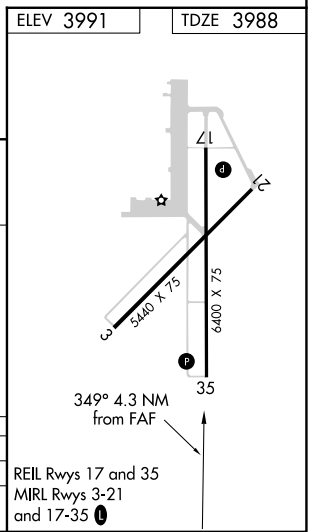

MISSED APPROACH: Climb to 5700 direct DHT VORTAC and hold.

ASOS 134.075	ALBUQUERQUE CENTER 127.85 285,475	UNICOM 122.95 (CTAF)
------------------------	---	--------------------------------

SC-2, 05 SEP 2024 to 03 OCT 2024

SC-2, 05 SEP 2024 to 03 OCT 2024

CATEGORY	A	B	C	D
S-35	4440-1	452 (500-1)	4440-1 $\frac{3}{4}$	452 (500-1 $\frac{3}{4}$)
C CIRCLING	4440-1 449 (500-1)	4660-1 669 (700-1)	4660-1 $\frac{3}{4}$ 669 (700-1 $\frac{3}{4}$)	4660-2 669 (700-2)