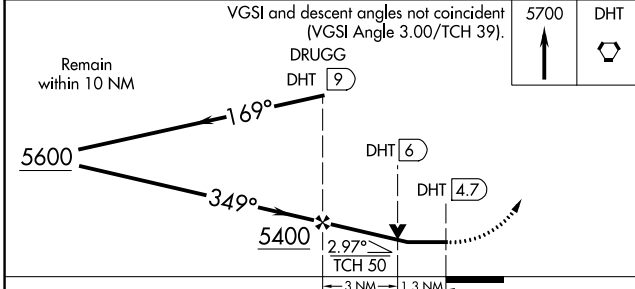

MISSED APPROACH: Climb to 5700 direct DHT VORTAC and hold.

ASOS 134.075	ALBUQUERQUE CENTER 127.85 285,475	UNICOM 122.95 (CTAF)
------------------------	---	--------------------------------

SC-2, 05 SEP 2024 to 03 OCT 2024

SC-2, 05 SEP 2024 to 03 OCT 2024

CATEGORY	A	B	C	D
S-35	4440-1	452 (500-1)	4440-1 $\frac{3}{4}$	452 (500-1 $\frac{3}{4}$)
C CIRCLING	4440-1 449 (500-1)	4660-1 669 (700-1)	4660-1 $\frac{3}{4}$ 669 (700-1 $\frac{3}{4}$)	4660-2 669 (700-2)