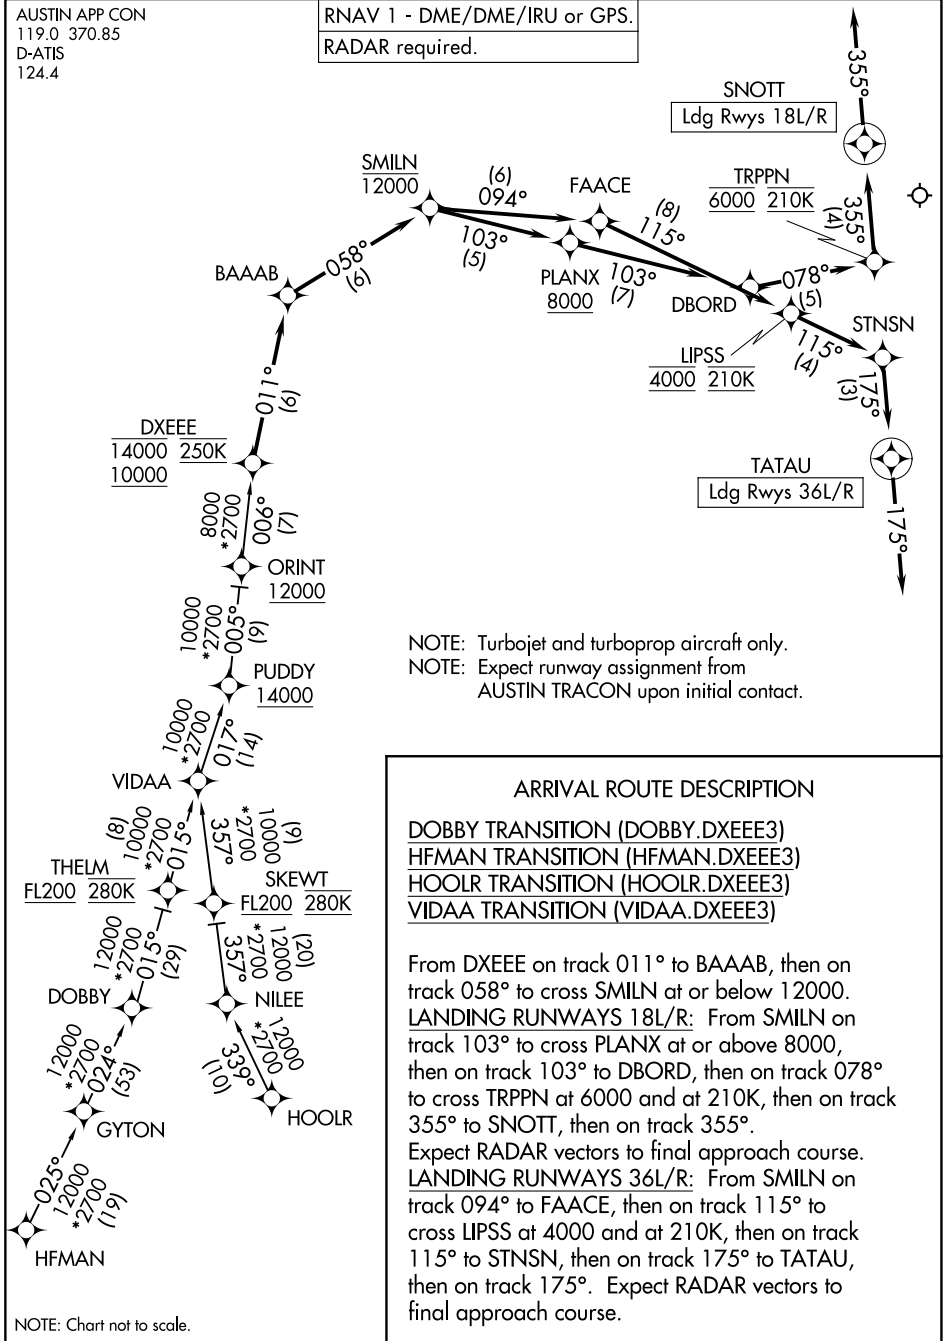

DXEE THREE ARRIVAL (RNAV)

AUSTIN APP CON
119.0 370.85
D-ATIS
124.4

RNAV 1 - DME/DME/IRU or GPS.

RADAR required.

NOTE: Chart not to scale.

DXEEE THREE ARRIVAL (RNAV)

(DXEEE.DXEEE3) 14JUL22

SC-3, 05 SEP 2024 to 03 OCT 2024

SC-3, 05 SEP 2024 to 03 OCT 2024