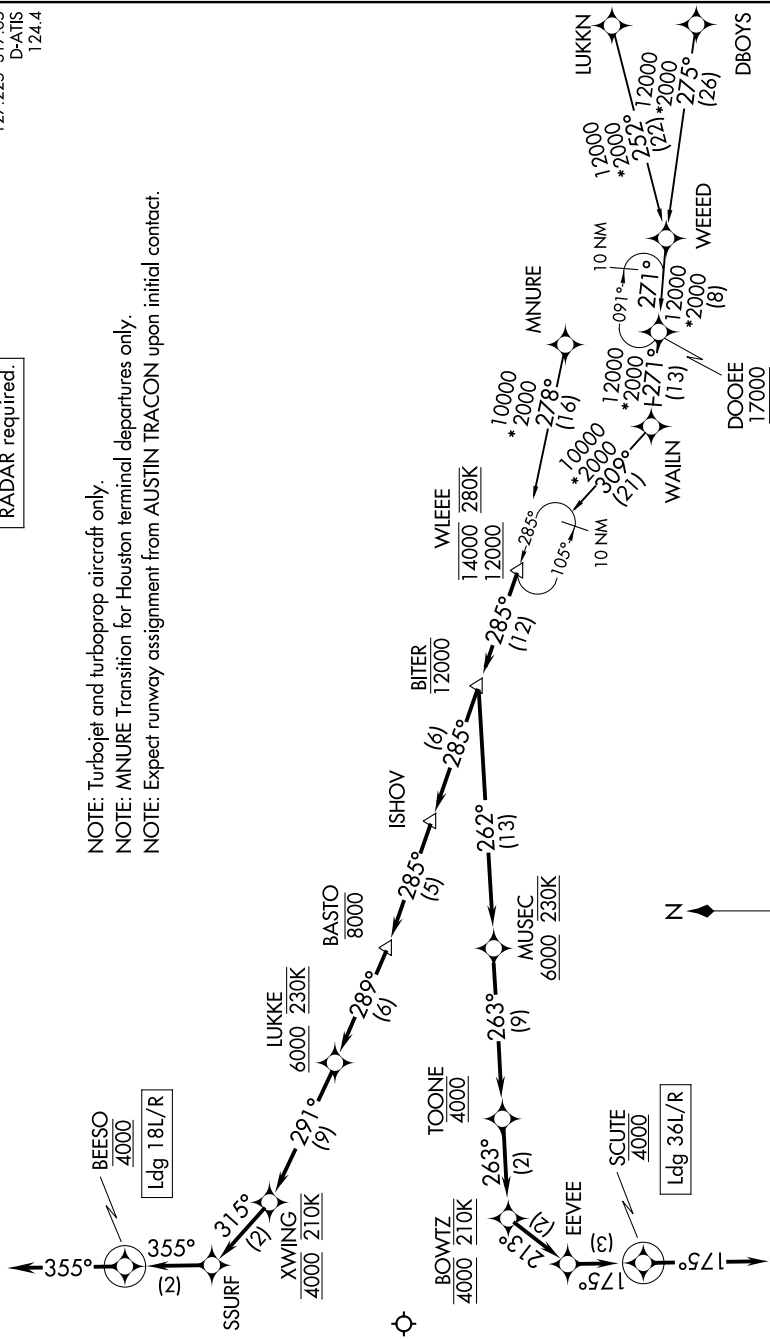

WLEEE SEVEN ARRIVAL (RNAV)

AUSTIN, TEXAS

AUSTIN APP CON
127.225 317.65
D-ATIS
124.4

RNAV 1 - DME/DME/IRU or GPS.
RADAR required.

NOTE: Turbojet and turboprop aircraft only.
NOTE: MNURE Transition for Houston terminal departures only.
NOTE: Expect runway assignment from AUSTIN TRACON upon initial contact.

(NARRATIVE ON FOLLOWING PAGE)

NOTE: Chart not to scale.

WLEEE SEVEN ARRIVAL (RNAV)

(WLEEE.WLEEE7) 14JUL22

AUSTIN, TEXAS

AUSTIN-BERGSTROM INTL (AUS)