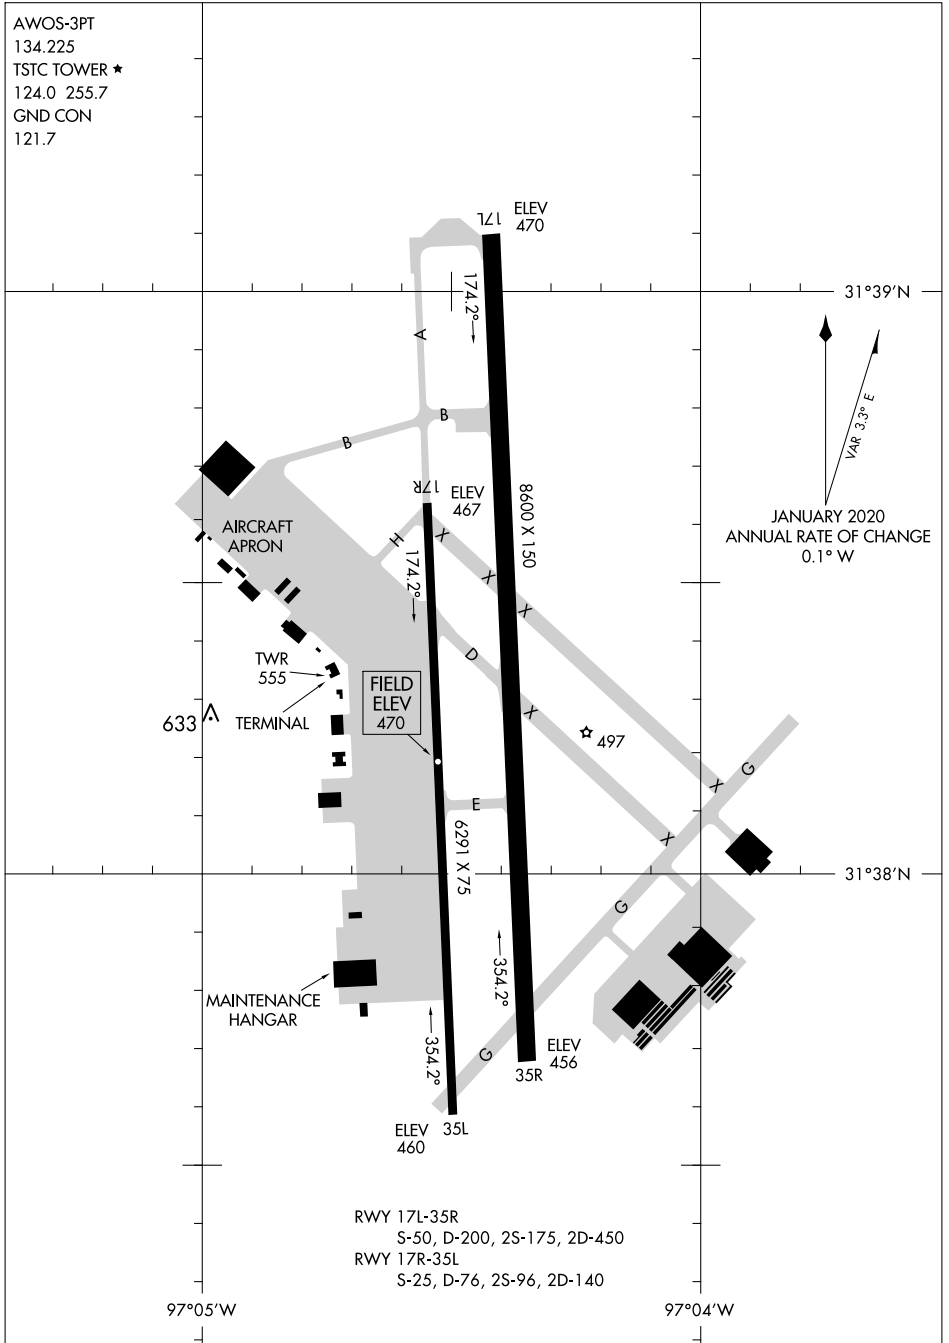

22083

AIRPORT DIAGRAM

AL-579 (FAA)

TSTC WACO (CNW)
WACO, TEXAS

AWOS-3PT
134.225
TSTC TOWER ★
124.0 255.7
GND CON
121.7

SC-3, 05 SEP 2024 to 03 OCT 2024

SC-3, 05 SEP 2024 to 03 OCT 2024

RWY 17L-35R
S-50, D-200, 2S-175, 2D-450
RWY 17R-35L
S-25, D-76, 2S-96, 2D-140

AIRPORT DIAGRAM

22083

WACO, TEXAS
TSTC WACO (CNW)