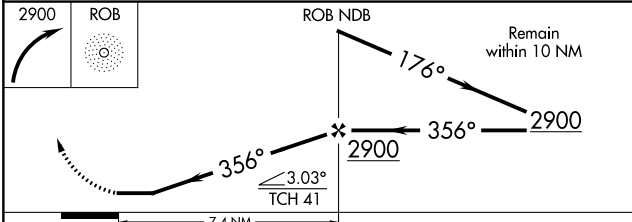

NDB ROB 400	APP CRS 356°	Rwy Idg TDZE Apt Elev	8600 462 470

NDB RWY 35R

TSTC WACO (CNW)

		MISSED APPROACH: Climbing right turn to 2900 direct ROB NDB and hold.		

AWOS-3PT 134.225	WACO APP CON * 127.65 227.125	TSTC TOWER * 124.0(CTAF) 255.7	GND CON 121.7 0	UNICOM 122.95

ELEV 470	721	TDZE 462

MRL Rwy 17L-35R 0

356° 7.4 NM from FAF

FAF to MAP 7.4 NM					
Knots	60	90	120	150	180
Min:Sec	7:24	4:56	3:42	2:58	2:28

CATEGORY	A	B	C	D
S-35R	1200-1	738 (800-1)	1200-2	738 (800-2)
CIRCLING	1200-1	730 (800-1)	1200-2	1200-2 1/4 730 (800-2 1/4)

SC-3, 05 SEP 2024 to 03 OCT 2024

SC-3, 05 SEP 2024 to 03 OCT 2024