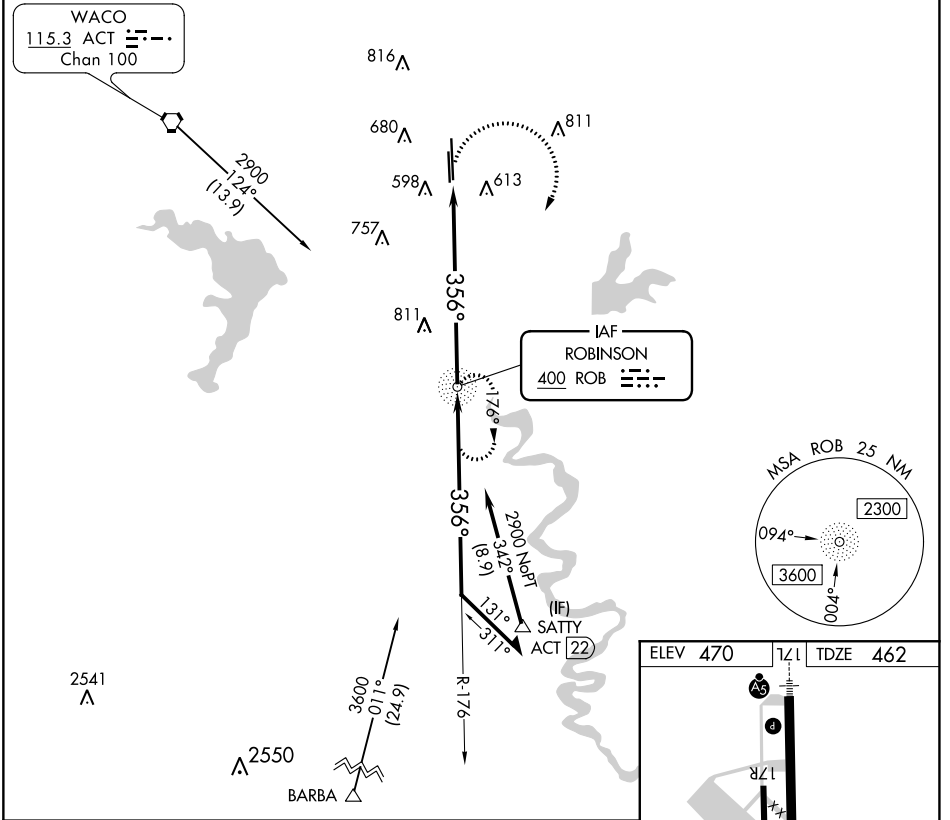

NDB ROB 400	APP CRS 356°	Rwy Idg TDZE Apt Elev	8600 462 470
-----------------------	------------------------	-----------------------------	---

NDB RWY 35R

TSTC WACO (CNW)

		MISSED APPROACH: Climbing right turn to 2900 direct ROB NDB and hold.		
--	--	---	--	--

AWOS-3PT 134.225	WACO APP CON * 127.65 227.125	TSTC TOWER * 124.0(CTAF) 255.7	GND CON 121.7 0	UNICOM 122.95
----------------------------	---	--	---------------------------	-------------------------

ELEV 470	721	TDZE 462
----------	-----	----------

MRL Rwy 17L-35R 0

356° 7.4 NM from FAF

FAF to MAP 7.4 NM					
Knots	60	90	120	150	180
Min:Sec	7:24	4:56	3:42	2:58	2:28

CATEGORY	A	B	C	D
S-35R	1200-1	738 (800-1)	1200-2	738 (800-2)
CIRCLING	1200-1	730 (800-1)	1200-2	1200-2 1/4 730 (800-2 1/4)

SC-3, 05 SEP 2024 to 03 OCT 2024

SC-3, 05 SEP 2024 to 03 OCT 2024