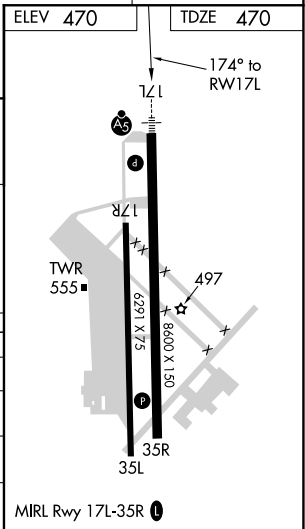

WAAS CH 73020 W17A	APP CRS 174°	Rwy Idg TDZE Apt Elev	8600 470 470
--	------------------------	-----------------------------	---

RNAV (GPS) RWY 17L

TSTC WACO (CNW)

RNP APCH.

For uncompensated Baro-VNAV systems, LNAV/VNAV NA below -15°C or above 54°C. For inop ALS, increase LNAV/VNAV all Cats visibility to ¾ SM and LNAV Cats C/D visibility to 1 SM.

MISSED APPROACH: Climb to 2300 direct OMOBE and hold.

AWOS-3PT 134.225	WACO APP CON ★ 127.65 227.125	TSTC TOWER ★ 124.0 (CTAF) 255.7	GND CON 121.7	UNICOM 122.95
----------------------------	---	---	-------------------------	-------------------------

CATEGORY	A	B	C	D
LPV DA		670-½	200 (200-½)	
LNAV/VNAV DA		720-½	250 (300-½)	
LNAV MDA	840-½	370 (400-½)	840-⅝	370 (400-⅝)
CIRCLING	940-1 470 (500-1)	1040-1 570 (600-1)	1040-1½ 570 (600-1½)	1120-2 650 (700-2)