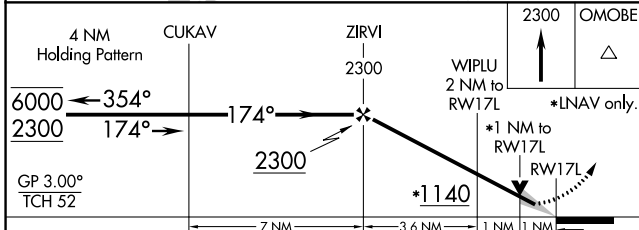

WAAS CH 73020 W17A	APP CRS 174°	Rwy Idg TDZE Apt Elev	8600 470 470
--	------------------------	-----------------------------	---

RNAV (GPS) RWY 17L

TSTC WACO (CNW)

RNP APCH.

For uncompensated Baro-VNAV systems, LNAV/VNAV NA below -15°C or above 54°C. For inop ALS, increase LNAV/VNAV all Cats visibility to ¾ SM and LNAV Cats C/D visibility to 1 SM.

MISSED APPROACH: Climb to 2300 direct OMOBE and hold.

AWOS-3PT 134.225	WACO APP CON ★ 127.65 227.125	TSTC TOWER ★ 124.0 (CTAF) 255.7	GND CON 121.7	UNICOM 122.95
----------------------------	---	---	-------------------------	-------------------------

CATEGORY	A	B	C	D
LPV DA		670-½	200 (200-½)	
LNAV/VNAV DA		720-½	250 (300-½)	
LNAV MDA	840-½	370 (400-½)	840-⅝	370 (400-⅝)
CIRCLING	940-1 470 (500-1)	1040-1 570 (600-1)	1040-1½ 570 (600-1½)	1120-2 650 (700-2)