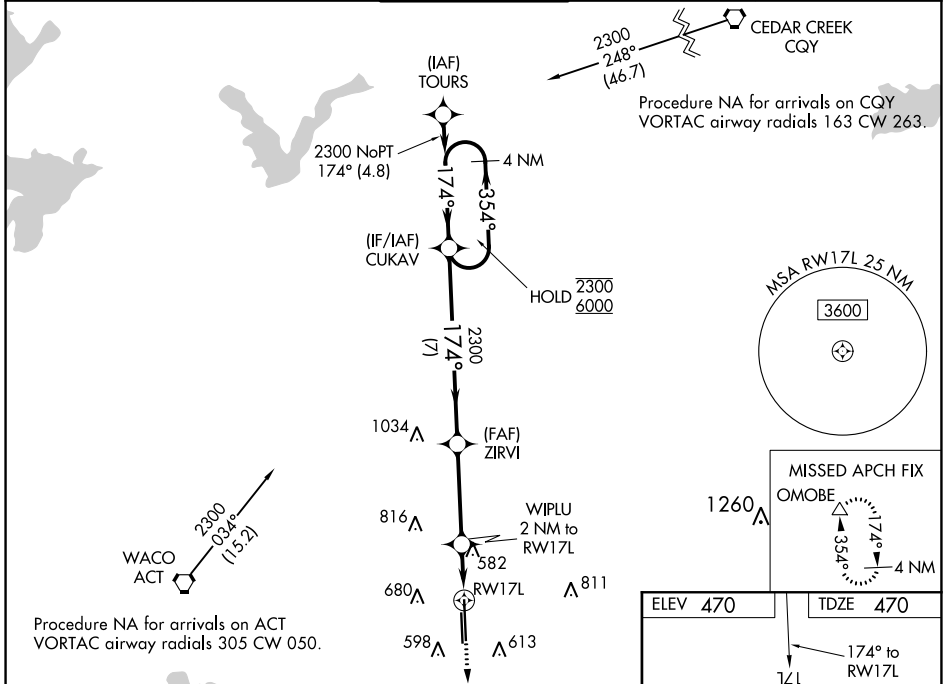

WAAS CH 73020 W17A	APP CRS 174°	Rwy Idg TDZE Apt Elev	8600 470 470
--	------------------------	-----------------------------	---

RNAV (GPS) RWY 17L

TSTC WACO (CNW)

RNP APCH.

For uncompensated Baro-VNAV systems, LNAV/VNAV NA below -15°C or above 54°C. For inop ALS, increase LNAV/VNAV all Cats visibility to ¾ SM and LNAV Cats C/D visibility to 1 SM.

MISSED APPROACH: Climb to 2300 direct OMOBE and hold.

AWOS-3PT 134.225	WACO APP CON ★ 127.65 227.125	TSTC TOWER ★ 124.0 (CTAF) 255.7	GND CON 121.7	UNICOM 122.95
----------------------------	---	---	-------------------------	-------------------------

CATEGORY	A	B	C	D
LPV DA		670-½	200 (200-½)	
LNAV/VNAV DA		720-½	250 (300-½)	
LNAV MDA	840-½	370 (400-½)	840-⅝	370 (400-⅝)
CIRCLING	940-1 470 (500-1)	1040-1 570 (600-1)	1040-1½ 570 (600-1½)	1120-2 650 (700-2)

SC-3, 05 SEP 2024 to 03 OCT 2024

SC-3, 05 SEP 2024 to 03 OCT 2024