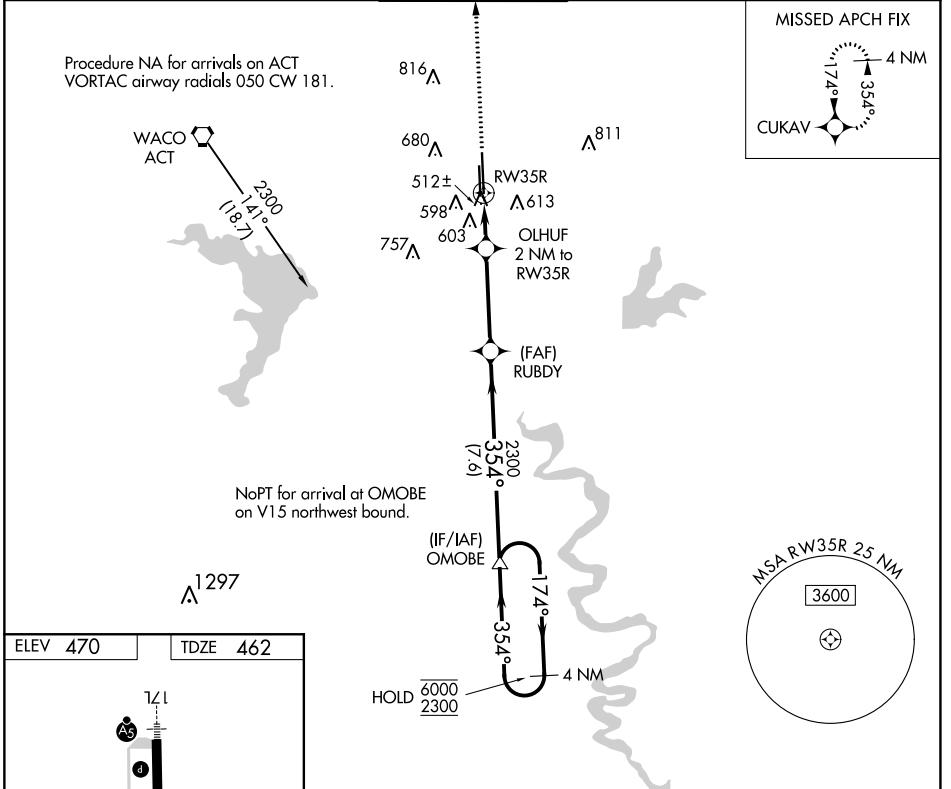

WAAS CH 82731 W35A	APP CRS 354°	Rwy ldg TDZE Apt Elev	8600 462 470
--	------------------------	-----------------------------	---

RNAV (GPS) RWY 35R

TSTC WACO (CNW)

RNP APCH.		MISSED APPROACH: Climb to 2300 direct CUKAV and hold.	
AWOS-3PT 134.225	WACO APP CON ★ 127.65 227.125	TSTC TOWER ★ 124.0(CTAF) 255.7	GND CON 121.70
			UNICOM 122.95

2300	CUKAV	OLHUF 2 NM to RW35R	RUBDY	OMOBE	4 NM Holding Pattern
		0.9 NM to RW35R	TCH 41	3.00°	174° → 6000 / ← 354° 2300
		0.9	1.1	3.7 NM	7.6 NM
CATEGORY	A	B	C	D	
LP MDA	780-1 318 (400-1)				
LNAV MDA	860-1 398 (400-1)		860-1½ 398 (400-1½)		

SC-3, 05 SEP 2024 to 03 OCT 2024

SC-3, 05 SEP 2024 to 03 OCT 2024