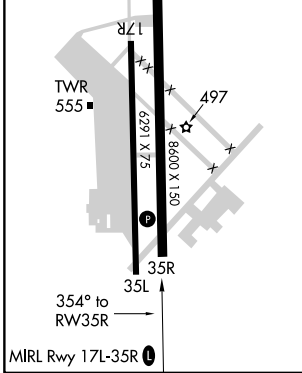

WAAS CH 82731 W35A	APP CRS 354°	Rwy ldg TDZE Apt Elev	8600 462 470
--	------------------------	-----------------------------	---

RNAV (GPS) RWY 35R

TSTC WACO (CNW)

RNP APCH.		MISSED APPROACH: Climb to 2300 direct CUKAV and hold.	
AWOS-3PT 134.225	WACO APP CON ★ 127.65 227.125	TSTC TOWER ★ 124.0(CTAF) 255.7	GND CON 121.70
			UNICOM 122.95

2300	CUKAV	OLHUF 2 NM to RW35R	RUBDY	OMOBE	4 NM Holding Pattern
		0.9 NM to RW35R	TCH 41	3.00°	174° → 6000 / ← 354° 2300
		0.9	1.1	3.7 NM	7.6 NM
CATEGORY	A	B	C	D	
LP MDA	780-1 318 (400-1)				
LNAV MDA	860-1 398 (400-1)		860-1½ 398 (400-1½)		