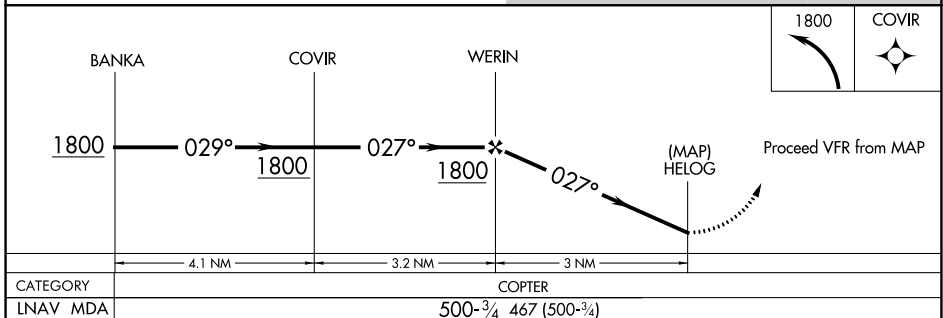

CATEGORY	COPTER
LNNAV MDA	500-3/4 467 (500-3/4)