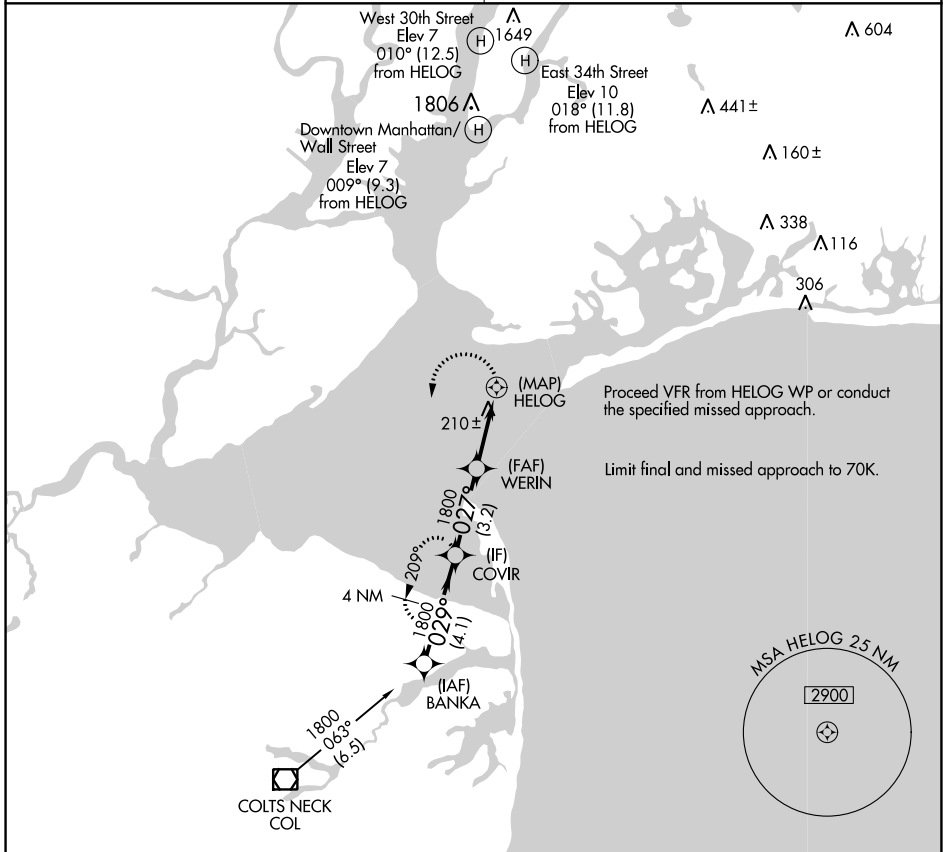

APP CRS 027°	Rwy Idg Sfc Elev Apt Elev	N/A 33 N/A
------------------------	---------------------------------	-------------------------

COPTER RNAV (GPS) 027°

JOHN F KENNEDY INTL (JFK)

RNP APCH.	MISSED APPROACH: Climbing left turn to 1800 direct COVIR and hold.
▼ ▲ NA	Use John F Kennedy Intl altimeter setting.

(ARR/DEP) 128.725	D-ATIS (ARR-NE) 117.7	(ARR-SW) 115.4	NEW YORK APP CON 128.125 269.0
-----------------------------	------------------------------------	--------------------------	--

NE-2, 05 SEP 2024 to 03 OCT 2024

NE-2, 05 SEP 2024 to 03 OCT 2024

CATEGORY	COPTER
LNNAV MDA	500-3/4 467 (500-3/4)