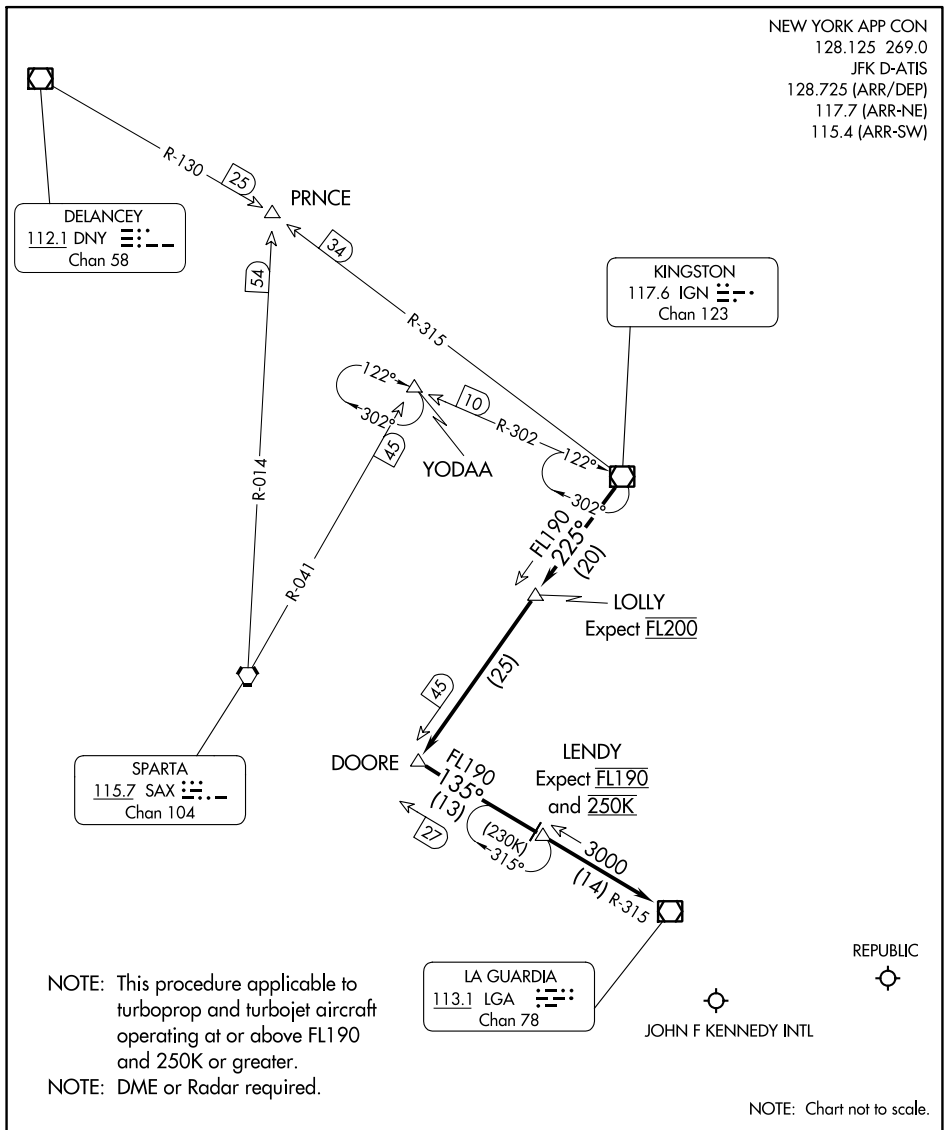

KINGSTON ONE ARRIVAL

NEW YORK, NEW YORK

NEW YORK APP CON
 128.125 269.0
 JFK D-ATIS
 128.725 (ARR/DEP)
 117.7 (ARR-NE)
 115.4 (ARR-SW)

NE-2, 05 SEP 2024 to 03 OCT 2024

NE-2, 05 SEP 2024 to 03 OCT 2024

ARRIVAL ROUTE DESCRIPTION

From over IGN VOR/DME on IGN R-225 to LOLLY/20 DME, then on IGN R-225 to DOORE INT, then on LGA R-315 to LENDY/14 DME, then on LGA R-315 to LGA VOR/DME. Expect radar vectors to final approach course after LGA VOR/DME.

KINGSTON ONE ARRIVAL

NEW YORK, NEW YORK