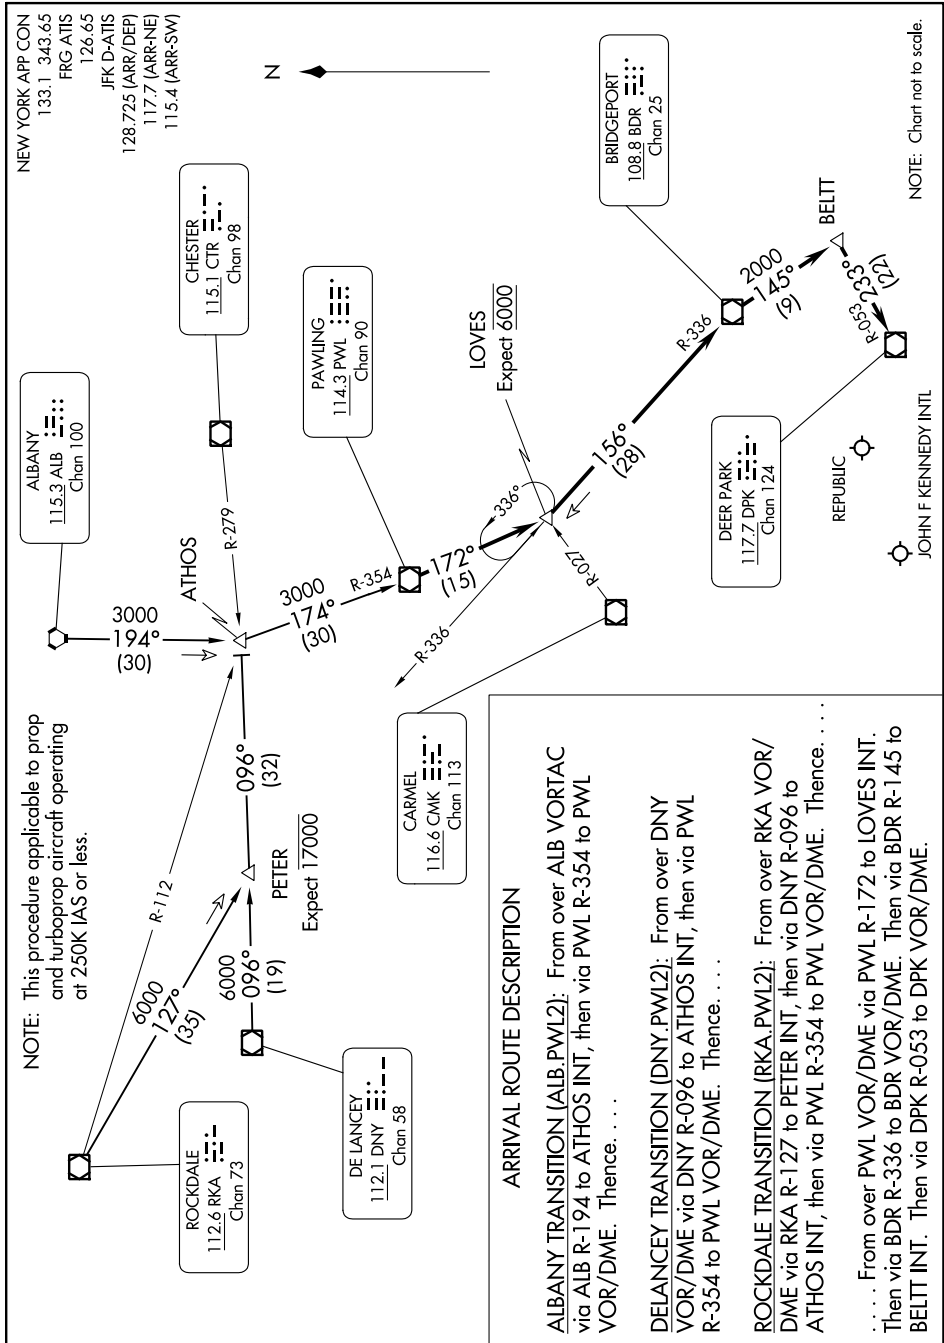

PAWLING TWO ARRIVAL

NE-2, 05 SEP 2024 to 03 OCT 2024

PAWLING TWO ARRIVAL

NE-2, 05 SEP 2024 to 03 OCT 2024