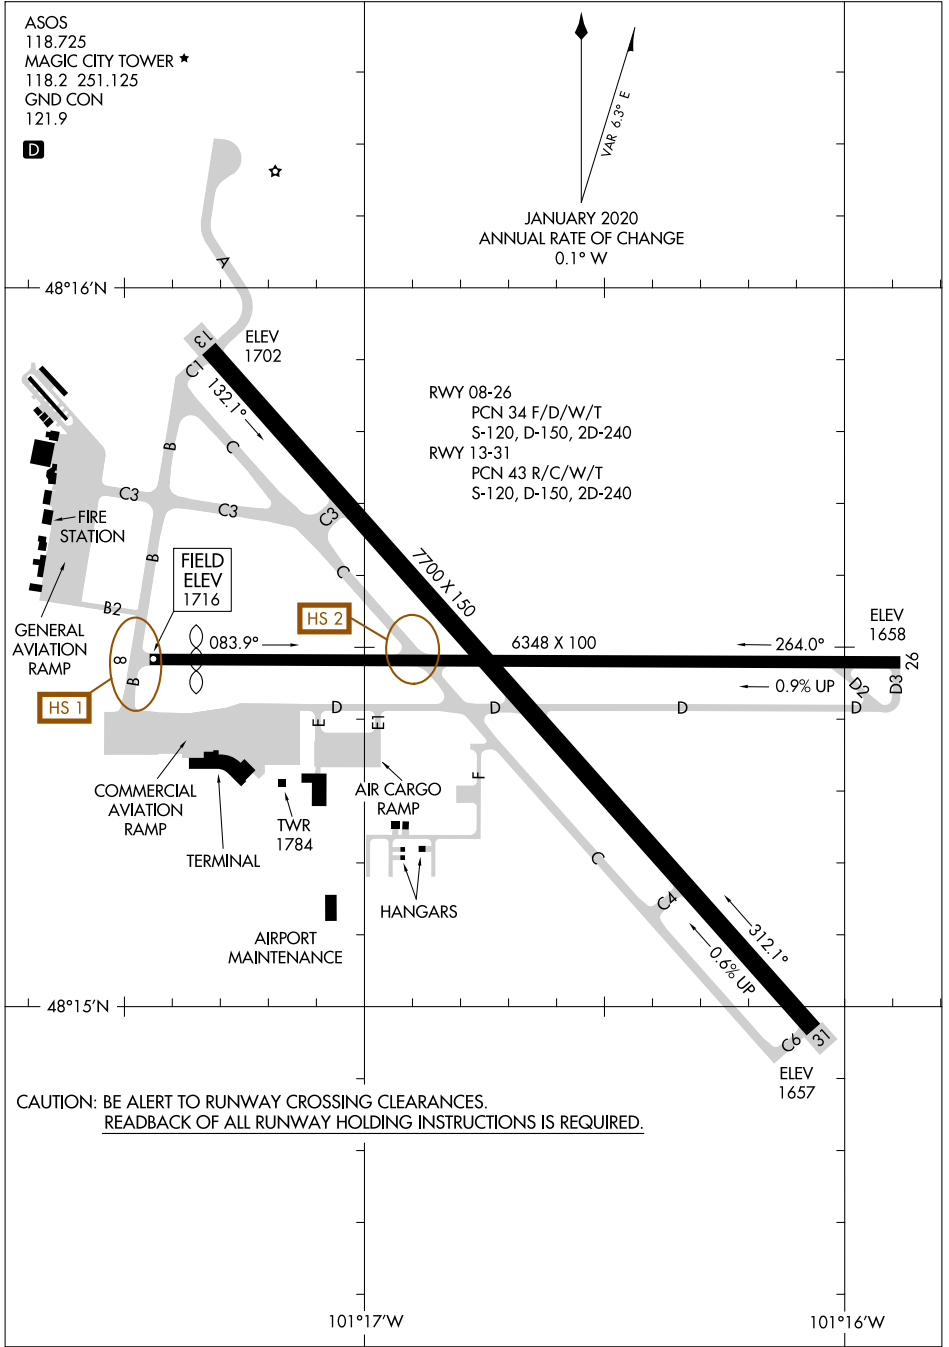

# AIRPORT DIAGRAM

AL-635 (FAA)

MINOT INTL (MOT)  
MINOT, NORTH DAKOTA

ASOS  
118.725  
MAGIC CITY TOWER ★  
118.2 251.125  
GND CON  
121.9

D

NC-1, 05 SEP 2024 to 03 OCT 2024

NC-1, 05 SEP 2024 to 03 OCT 2024

# AIRPORT DIAGRAM

21168

MINOT, NORTH DAKOTA  
MINOT INTL (MOT)