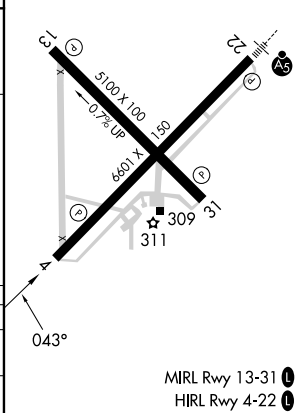

# RNAV (GPS) RWY 4

SOUTH ARKANSAS RGNL AT GOODWIN FLD (ELD)

RNP APCH.

▼ Straight-in Rwy 4 NA at night, Circling Rwy 4, 13, 31 NA at night.  
Rwy 4 helicopter visibility below 1 SM NA.

MISSED APPROACH: Climb to 2000  
direct UMUDY and hold.

ASOS  
**118.325**

FORT WORTH CENTER  
**128.2 269.1**

UNICOM  
**123.0** (CTAF) **0**

ELEV 277	TDZE 260
----------	----------

CATEGORY	A	B	C	D
RNAV MDA	680-1	420 (500-1)	680-1¼	420 (500-1¼)
CIRCLING	740-1	463 (500-1)	920-1¼ 643 (700-1¾)	920-2 643 (700-2)

# RNAV (GPS) RWY 4

SC-1, 05 SEP 2024 to 03 OCT 2024

SC-1, 05 SEP 2024 to 03 OCT 2024