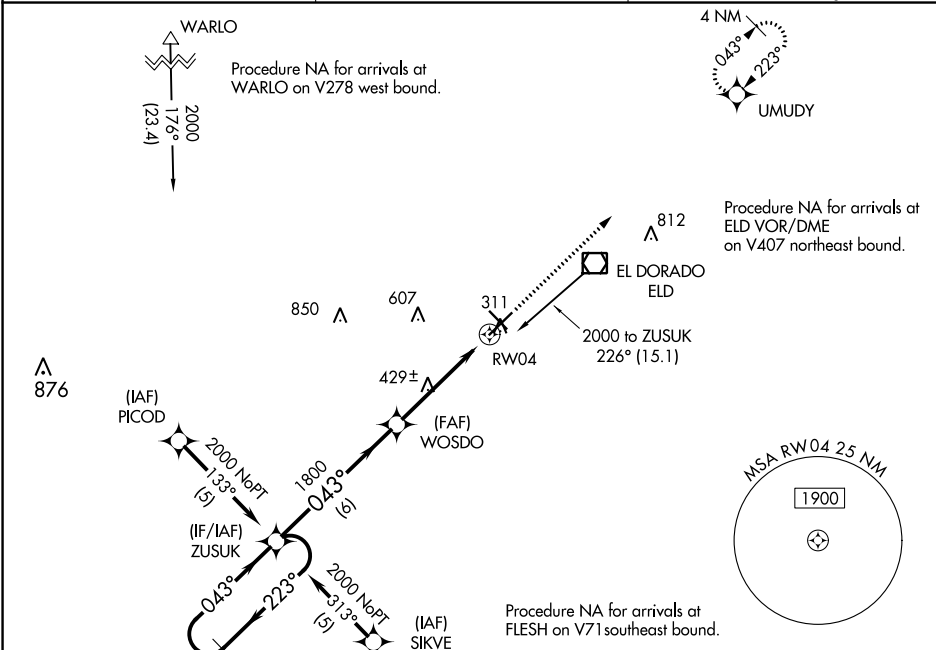

APP CRS <b>043°</b>	Rwy Idg <b>6601</b>
	TDZE <b>260</b>
	Apt Elev <b>277</b>

# RNAV (GPS) RWY 4

SOUTH ARKANSAS RGNL AT GOODWIN FLD (ELD)

RNP APCH.

▼ Straight-in Rwy 4 NA at night, Circling Rwy 4, 13, 31 NA at night.  
Rwy 4 helicopter visibility below 1 SM NA.

MISSED APPROACH: Climb to 2000  
direct UMUDY and hold.

ASOS  
**118.325**

FORT WORTH CENTER  
**128.2 269.1**

UNICOM  
**123.0** (CTAF) **0**

ELEV 277	TDZE 260
----------	----------

CATEGORY	A	B	C	D
RNAV MDA	680-1	420 (500-1)	680-1¼	420 (500-1¼)
CIRCLING	740-1	463 (500-1)	920-1¼ 643 (700-1¾)	920-2 643 (700-2)

# RNAV (GPS) RWY 4

SC-1, 05 SEP 2024 to 03 OCT 2024

SC-1, 05 SEP 2024 to 03 OCT 2024