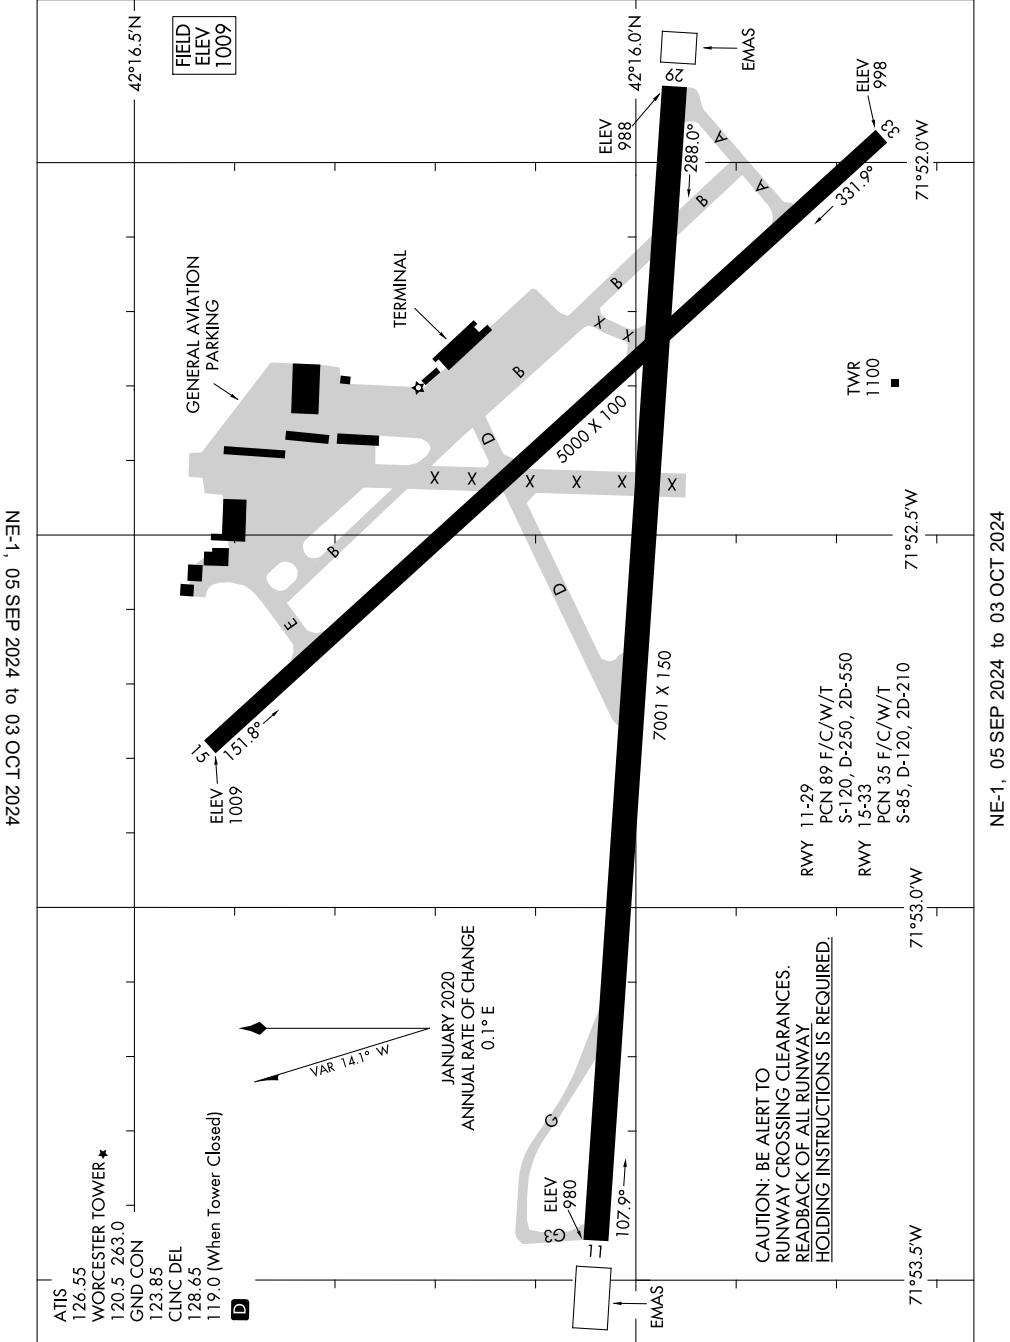

AIRPORT DIAGRAM

AL-652 (FAA)

WORCESTER RGNL (ORH)
WORCESTER, MASSACHUSETTS

NE-1, 05 SEP 2024 to 03 OCT 2024

NE-1, 05 SEP 2024 to 03 OCT 2024

AIRPORT DIAGRAM

WORCESTER, MASSACHUSETTS
WORCESTER RGNL (ORH)