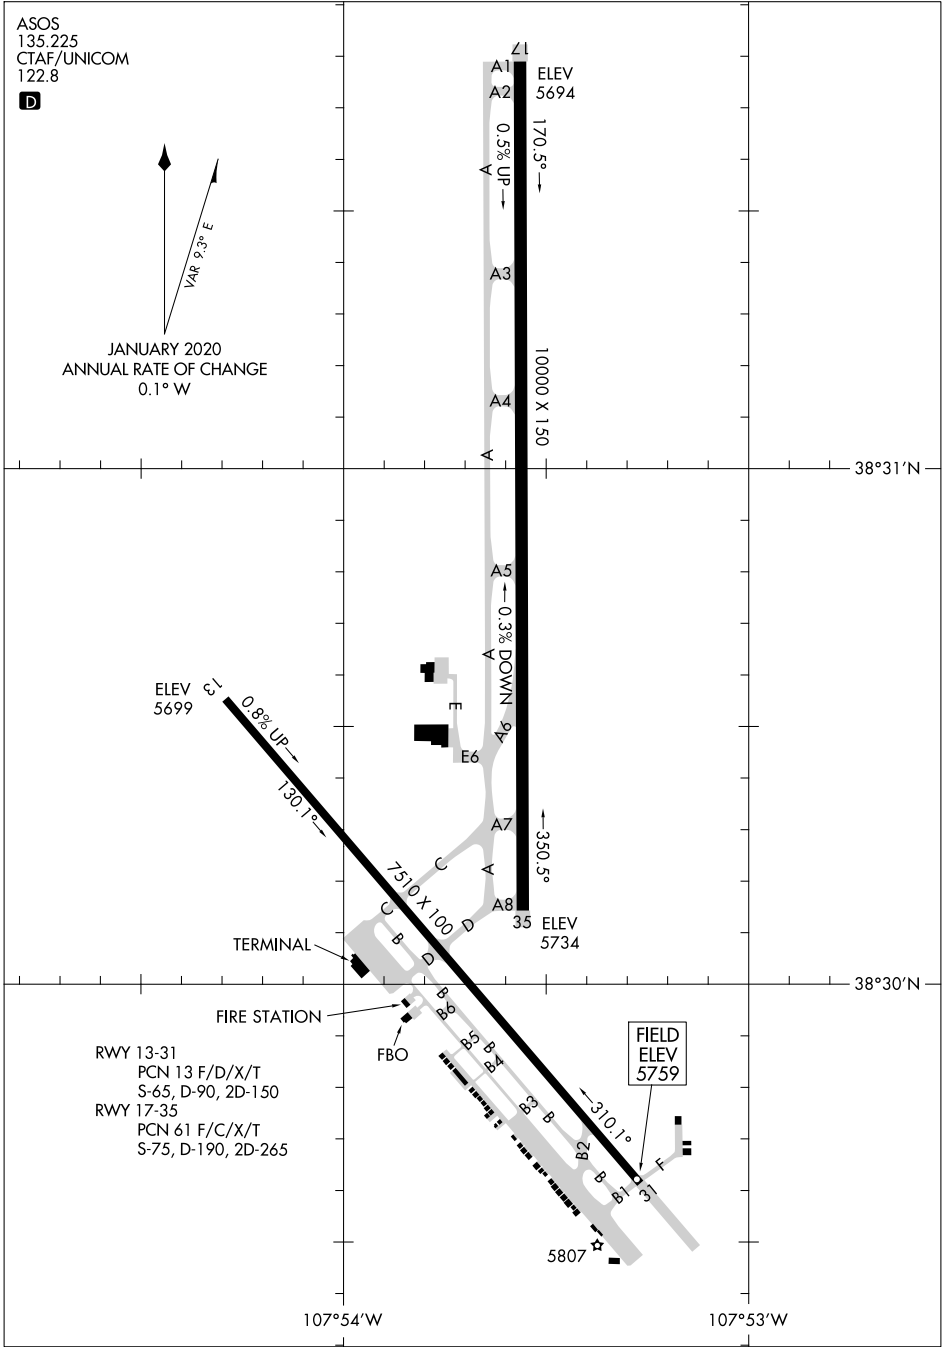

22195

AIRPORT DIAGRAM

AL-668 (FAA)

MONTROSE RGNL (MTJ)
MONTROSE, COLORADO

ASOS
135.225
CTAF/UNICOM
122.8

VAR 9.3° E
JANUARY 2020
ANNUAL RATE OF CHANGE
0.1° W

SW-1, 05 SEP 2024 to 03 OCT 2024

SW-1, 05 SEP 2024 to 03 OCT 2024

ELEV 5699

Z1
A1
A2
ELEV 5694

0.5% UP

170.5°

A3

A4

A5

A6

A7

A8

0.3% DOWN

350.5°

ELEV 5734

ELEV 5699

0.8% UP
130.1°

TERMINAL

FIRE STATION

FBO

FIELD
ELEV
5759

RWY 13-31
PCN 13 F/D/X/T
S-65, D-90, 2D-150
RWY 17-35
PCN 61 F/C/X/T
S-75, D-190, 2D-265

5807

107°54'W

107°53'W

AIRPORT DIAGRAM