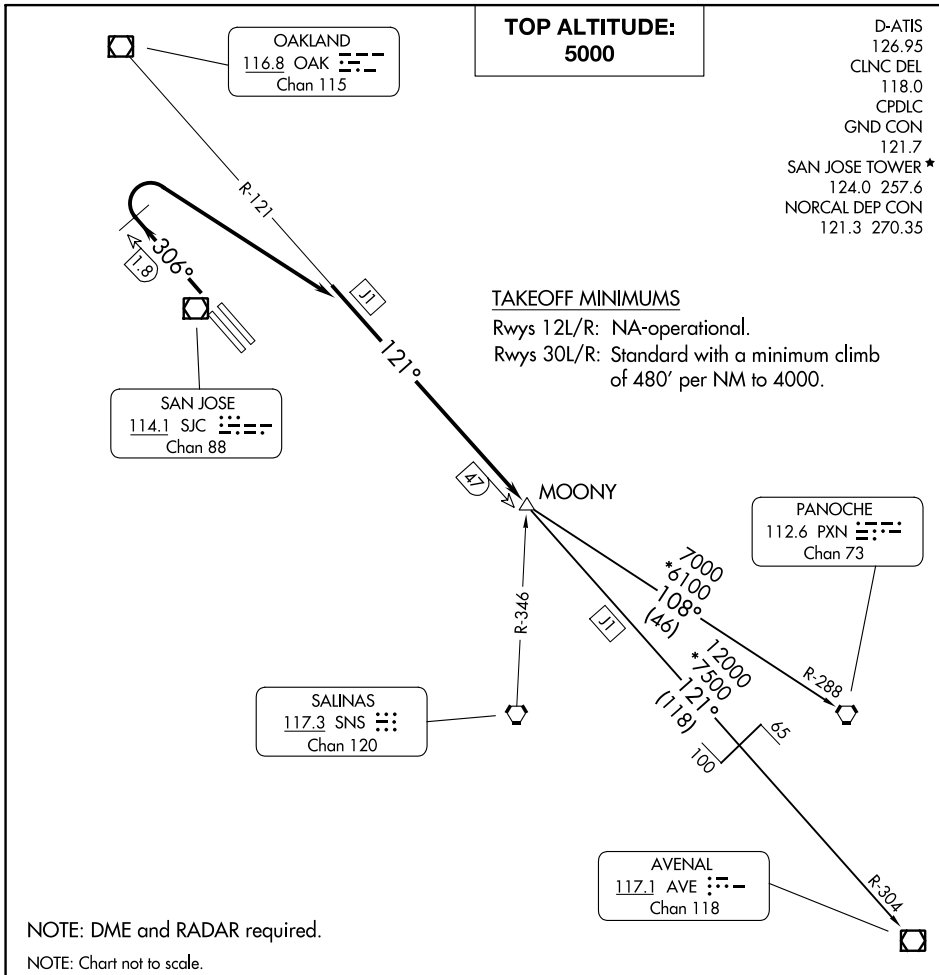

(SJC3.MOONY) 23334

SAN JOSE THREE DEPARTURE

AL-693 (FAA)

NORMAN Y MINETA SAN JOSE INTL (SJC)

SAN JOSE, CALIFORNIA

NOTE: DME and RADAR required.

NOTE: Chart not to scale.

DEPARTURE ROUTE DESCRIPTION

TAKEOFF RUNWAYS 30L/R: Climb heading 306° to SJC 1.8 DME NW of SJC VOR/DME, then turn right to intercept and proceed on OAK R-121 to MOONY INT, thence. . . .

. . . .on (transition) or (assigned route). Maintain 5000, expect clearance to filed altitude ten minutes after departure.

AVENAL TRANSITION (SJC3.AVE): From over MOONY INT on OAK R-121 and AVE R-304 to AVE VOR/DME.

PANOCHÉ TRANSITION (SJC3.PXN): From over MOONY INT on PXN R-288 to PXN VORTAC.

SAN JOSE THREE DEPARTURE

(SJC3.MOONY) 15AUG19

SAN JOSE, CALIFORNIA
NORMAN Y MINETA SAN JOSE INTL (SJC)

SW-2, 05 SEP 2024 to 03 OCT 2024

SW-2, 05 SEP 2024 to 03 OCT 2024