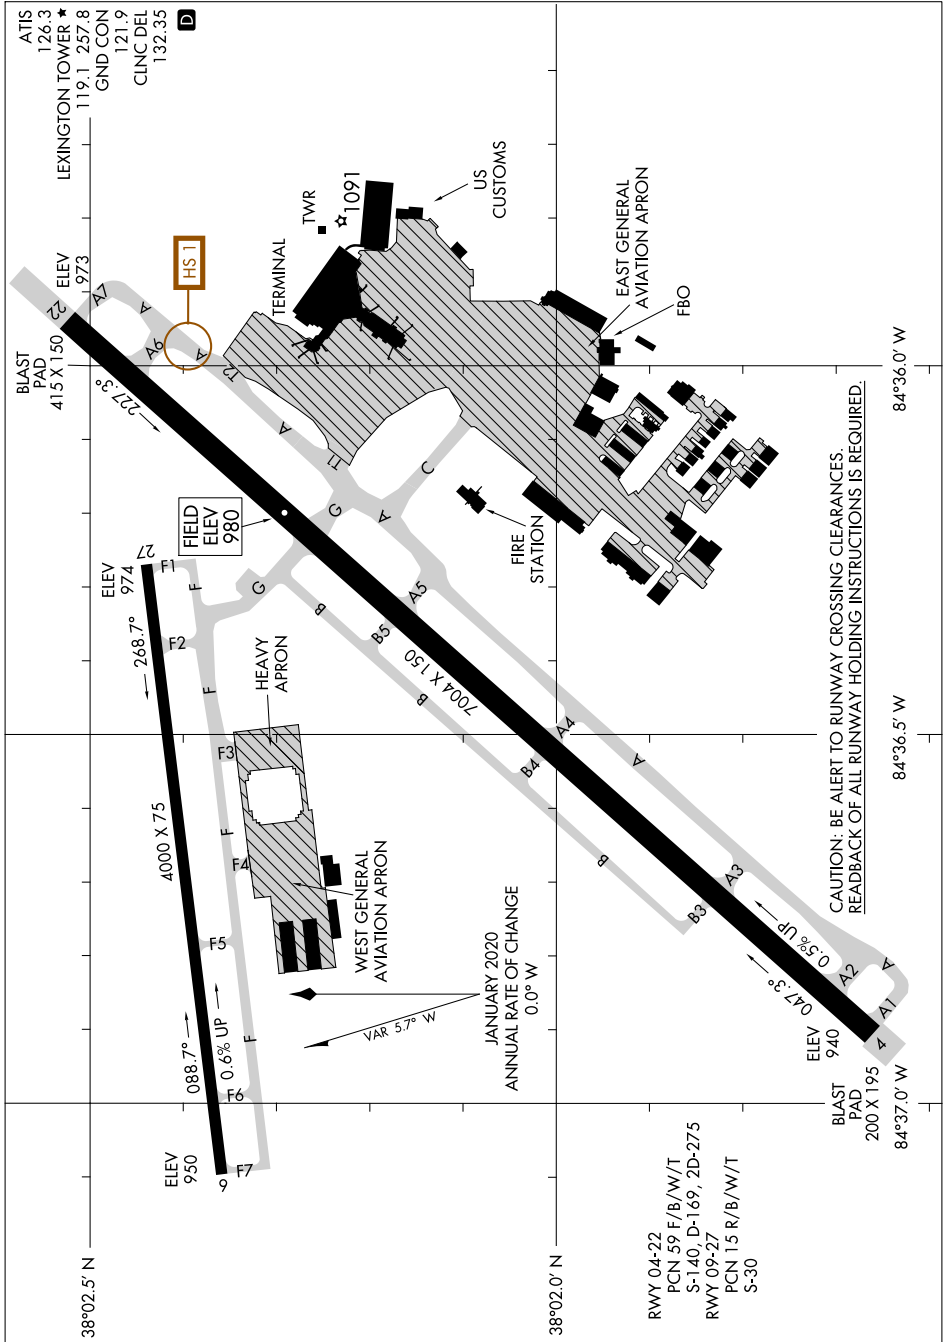

# AIRPORT DIAGRAM

AL-697 (FAA)

BLUE GRASS (LEX)  
LEXINGTON, KENTUCKY

SE-1, 05 SEP 2024 to 03 OCT 2024

SE-1, 05 SEP 2024 to 03 OCT 2024

# AIRPORT DIAGRAM

24193

LEXINGTON, KENTUCKY  
BLUE GRASS (LEX)