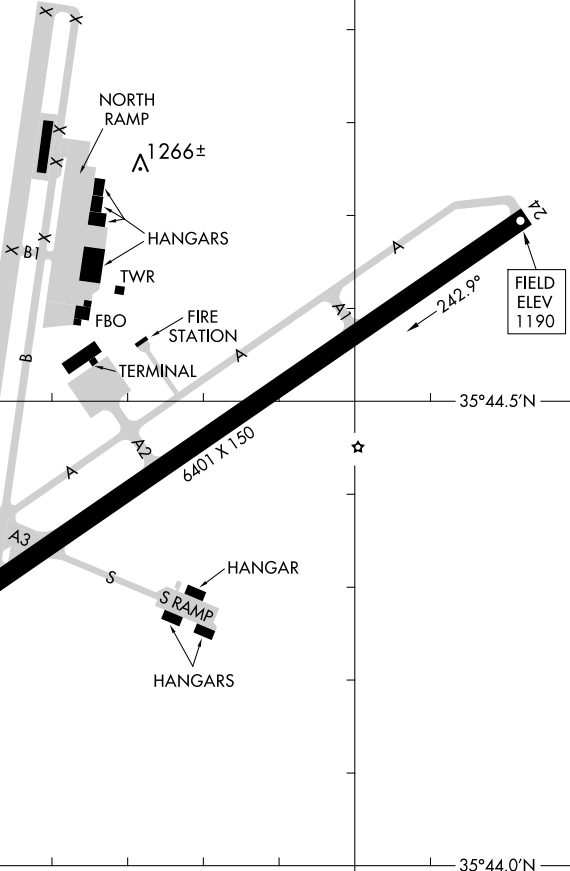

24193

AIRPORT DIAGRAM

AL-706 (FAA)

HICKORY RGNL (HKY)
HICKORY, NORTH CAROLINA

ASOS
118.325
HICKORY TOWER ★
128.15
GND CON
121.7
CLNC DEL
121.7

81°23.5'W

81°23.0'W

35°45.0'N

D

VAR 7.5° W
JANUARY 2020
ANNUAL RATE OF CHANGE
0.0° W

SE-2, 05 SEP 2024 to 03 OCT 2024

SE-2, 05 SEP 2024 to 03 OCT 2024

RWY 06-24
PCN 56 F/C/W/T
S-120, D-198, 2D-321, 2D/2D2-766

CAUTION: BE ALERT TO RUNWAY CROSSING CLEARANCES.
READBACK OF ALL RUNWAY HOLDING INSTRUCTIONS
IS REQUIRED.

AIRPORT DIAGRAM

24193

HICKORY, NORTH CAROLINA
HICKORY RGNL (HKY)