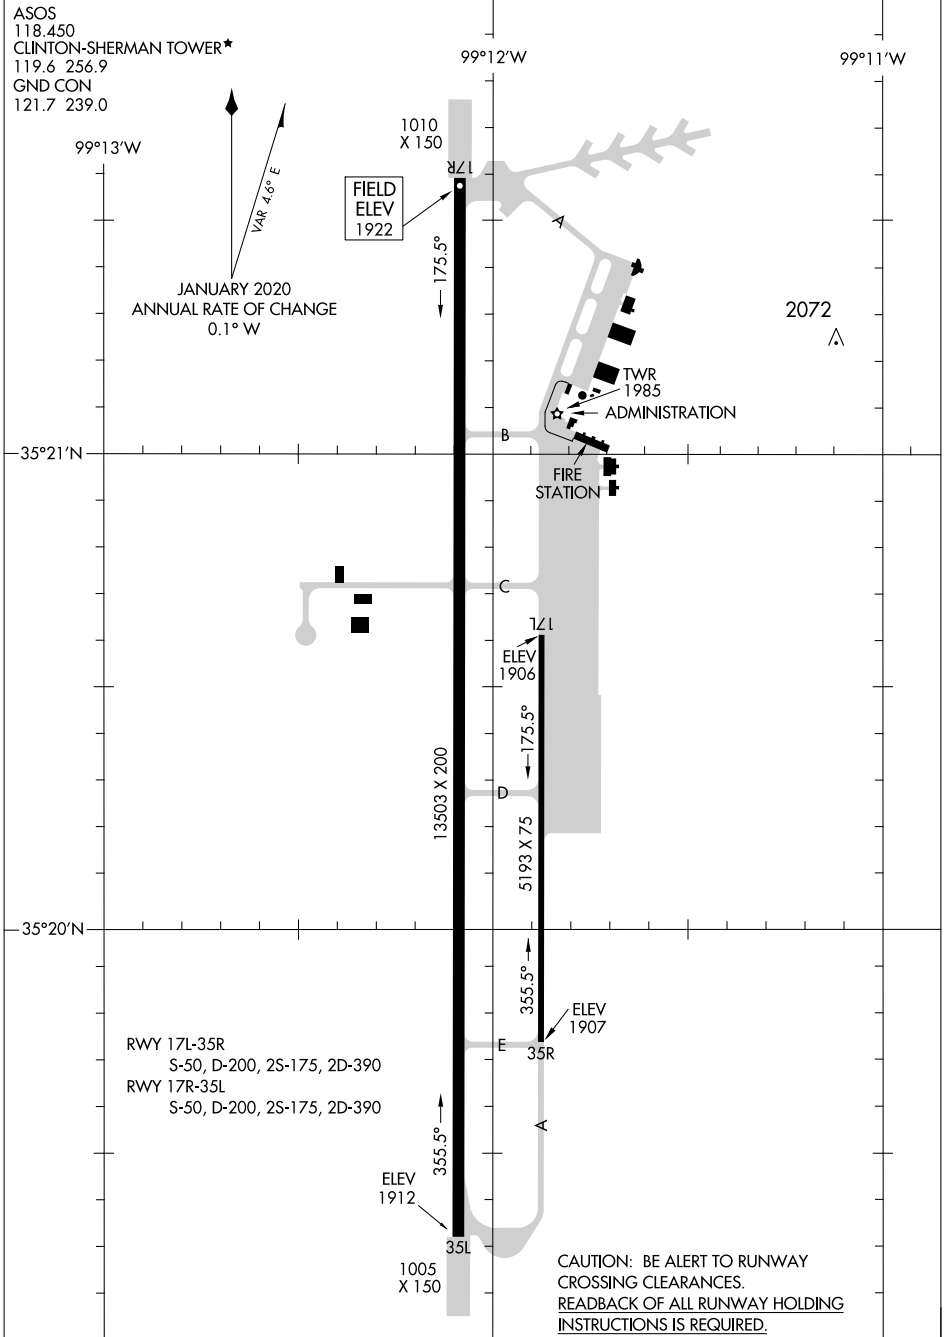

22027

AIRPORT DIAGRAM

CLINTON/SHERMAN (CSM)
BURNS FLAT, OKLAHOMA

AL-778 (FAA)

SC-1, 05 SEP 2024 to 03 OCT 2024

SC-1, 05 SEP 2024 to 03 OCT 2024

AIRPORT DIAGRAM

22027

BURNS FLAT, OKLAHOMA
CLINTON/SHERMAN (CSM)