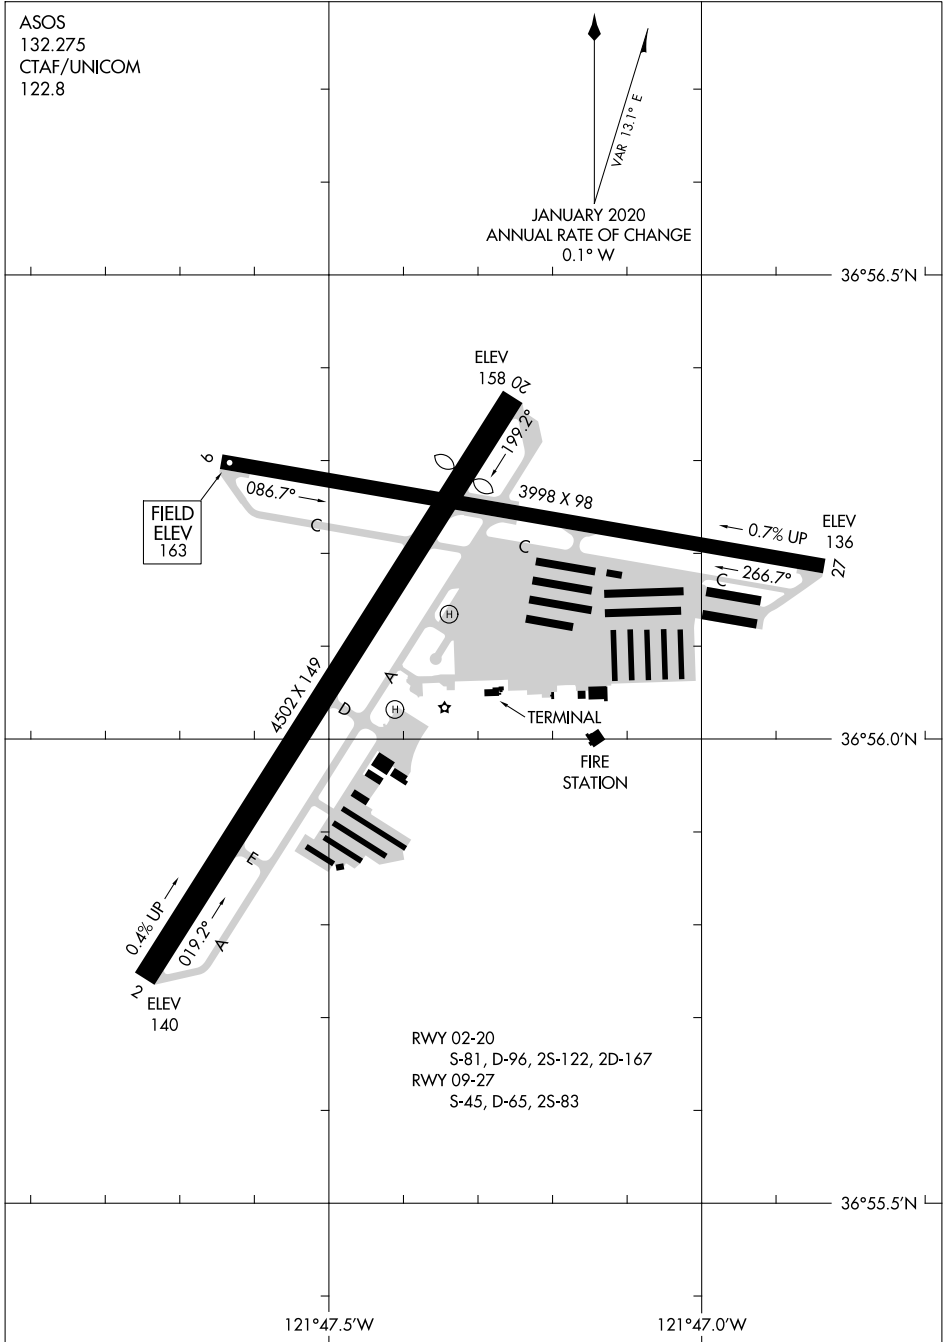

# AIRPORT DIAGRAM

AL-805 (FAA)

WATSONVILLE MUNI (WVI)  
WATSONVILLE, CALIFORNIA

ASOS  
132.275  
CTAF/UNICOM  
122.8

↑  
↑  
VAR 13.1° E  
JANUARY 2020  
ANNUAL RATE OF CHANGE  
0.1° W

SW-2, 05 SEP 2024 to 03 OCT 2024

SW-2, 05 SEP 2024 to 03 OCT 2024