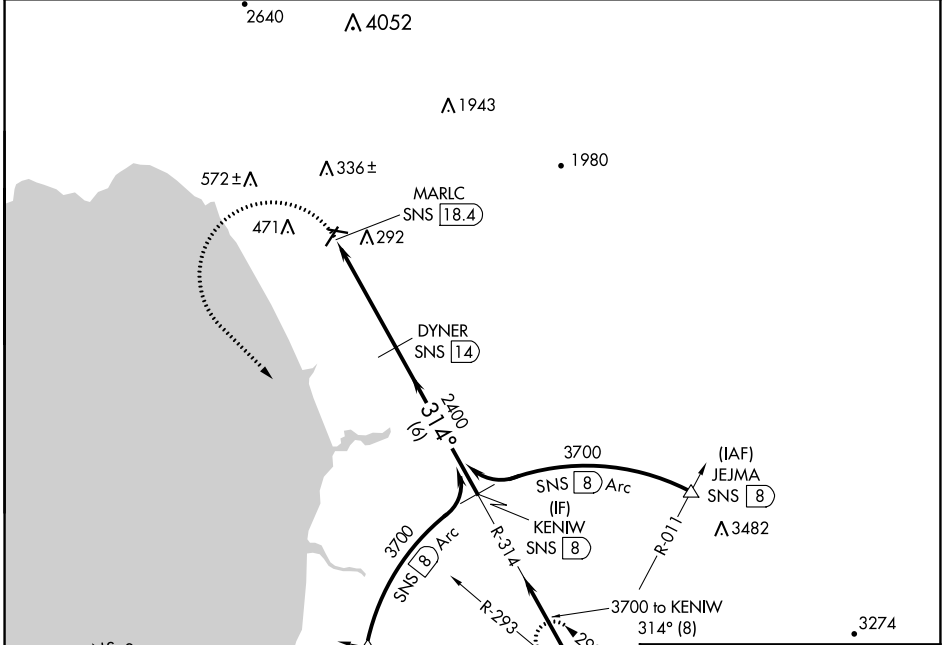

VORTAC SNS 117.3 Chan 120	APP CRS 314°	Rwy Idg TDZE Apt Elev N/A N/A 163
---	------------------------	---

VOR-A

WATSONVILLE MUNI (WVI)

⚠ Circling NA west of Rwy 2-20. When local altimeter setting not received, use Monterey altimeter setting and increase all MDAs 80 feet. DME required. Circling Rwy 27 NA at night.

MISSED APPROACH: Climbing left turn to 5000 direct SNS VORTAC and hold, continue climb-in-hold to 5000.

ASOS 132.275	NORCAL APP CON 127.15 307.125	UNICOM 122.8 (CTAF) 📻
------------------------	---	--

IAF SALINAS
117.3 SNS 120
Chan 120

CATEGORY	A	B	C	D
CIRCLING	1300-1¼ 1137 (1200-1¼)	1300-1½ 1137 (1200-1½)	1300-3	1137 (1200-3)

SW-2, 05 SEP 2024 to 03 OCT 2024

SW-2, 05 SEP 2024 to 03 OCT 2024