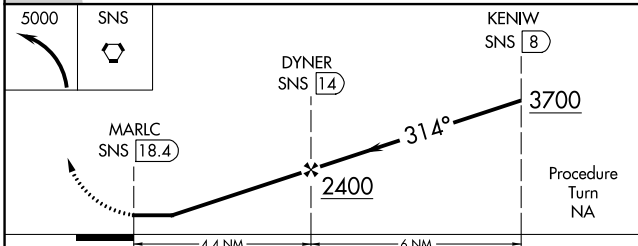

VORTAC SNS 117.3 Chan 120	APP CRS 314°	Rwy Idg TDZE Apt Elev N/A N/A 163
---	------------------------	---

VOR-A

WATSONVILLE MUNI (WVI)

⚠ Circling NA west of Rwy 2-20. When local altimeter setting not received, use Monterey altimeter setting and increase all MDAs 80 feet. DME required. Circling Rwy 27 NA at night.

MISSED APPROACH: Climbing left turn to 5000 direct SNS VORTAC and hold, continue climb-in-hold to 5000.

ASOS 132.275	NORCAL APP CON 127.15 307.125	UNICOM 122.8 (CTAF) 📻
------------------------	---	--

IAF SALINAS
117.3 SNS 120
Chan 120

CATEGORY	A	B	C	D
CIRCLING	1300-1¼ 1137 (1200-1¼)	1300-1½ 1137 (1200-1½)	1300-3	1137 (1200-3)

SW-2, 05 SEP 2024 to 03 OCT 2024

SW-2, 05 SEP 2024 to 03 OCT 2024