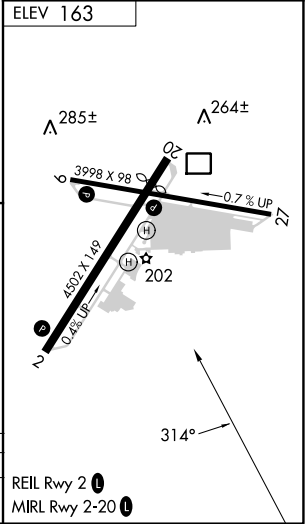

VORTAC SNS 117.3 Chan 120	APP CRS 314°	Rwy Idg TDZE Apt Elev N/A N/A 163
---	------------------------	---

VOR-A

WATSONVILLE MUNI (WVI)

⚠ Circling NA west of Rwy 2-20. When local altimeter setting not received, use Monterey altimeter setting and increase all MDAs 80 feet. DME required. Circling Rwy 27 NA at night.

MISSED APPROACH: Climbing left turn to 5000 direct SNS VORTAC and hold, continue climb-in-hold to 5000.

ASOS 132.275	NORCAL APP CON 127.15 307.125	UNICOM 122.8 (CTAF) 📻
------------------------	---	--

IAF SALINAS
117.3 SNS 120
Chan 120

CATEGORY	A	B	C	D
CIRCLING	1300-1¼ 1137 (1200-1¼)	1300-1½ 1137 (1200-1½)	1300-3	1137 (1200-3)

SW-2, 05 SEP 2024 to 03 OCT 2024

SW-2, 05 SEP 2024 to 03 OCT 2024