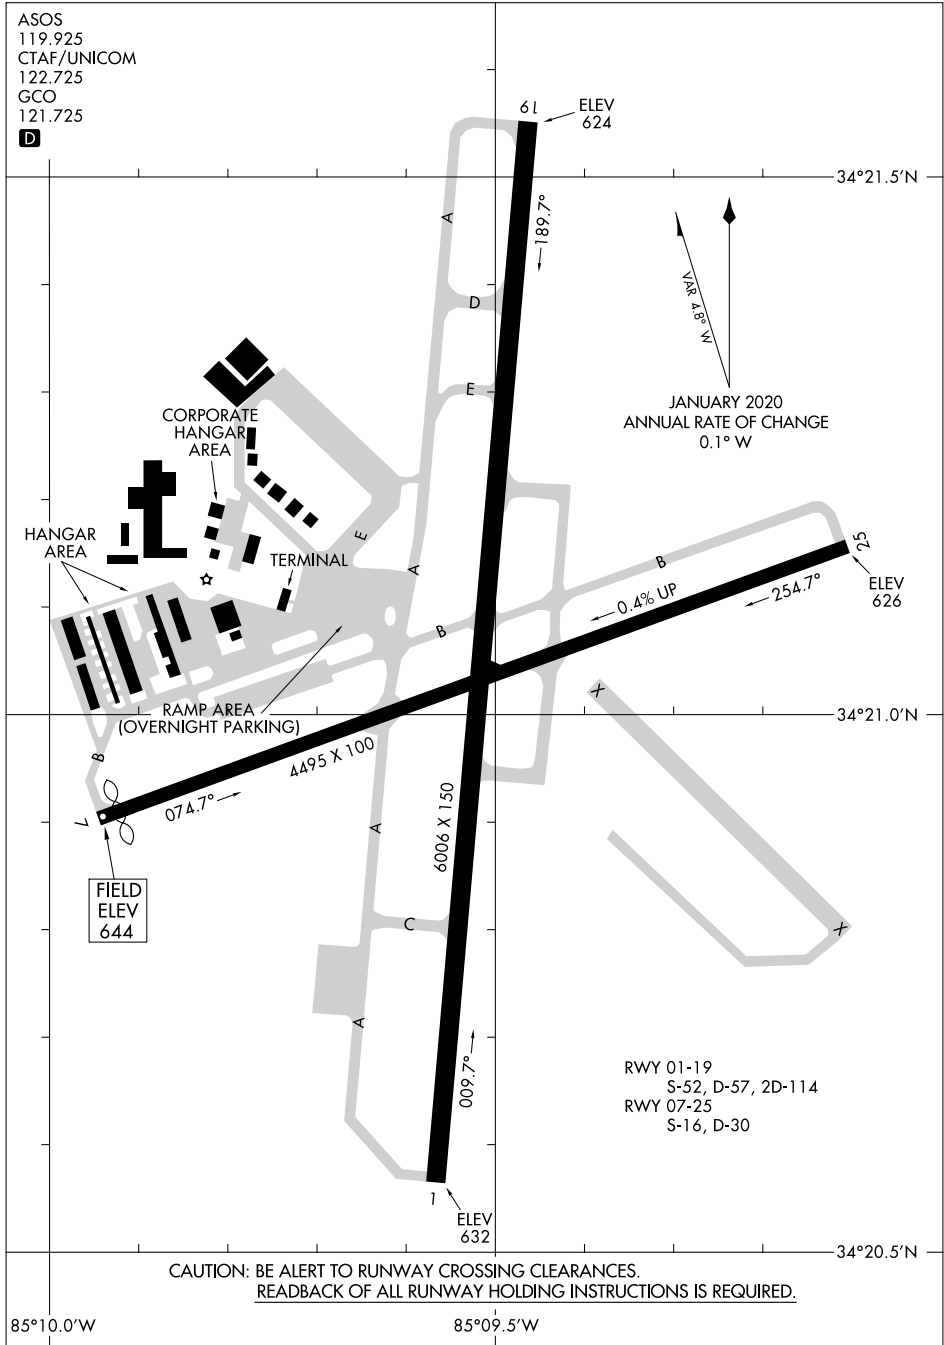

# AIRPORT DIAGRAM

RICHARD B RUSSELL RGNL - J H TOWERS FLD (R.M.G)

AL-855 (FAA)

ROME, GEORGIA

ASOS  
119.925  
CTAF/UNICOM  
122.725  
GCO  
121.725

**D**

SE-4, 05 SEP 2024 to 03 OCT 2024

SE-4, 05 SEP 2024 to 03 OCT 2024

85°10.0'W

85°09.5'W